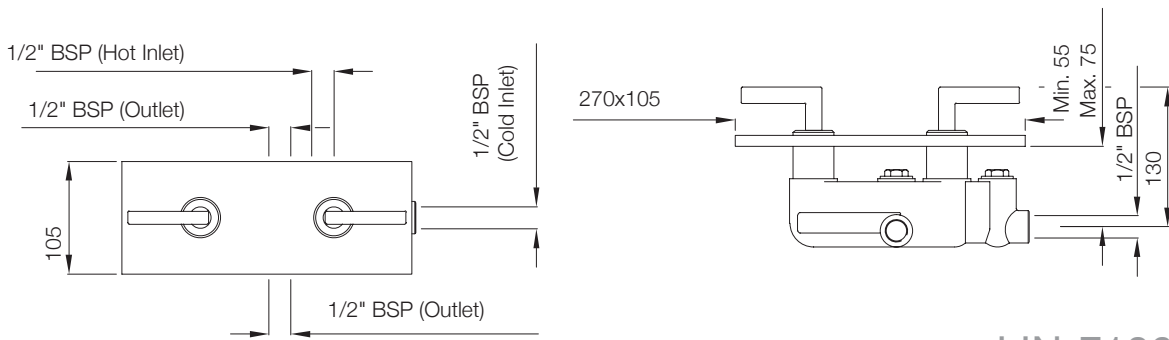

LIN-71685N

LIN-71065