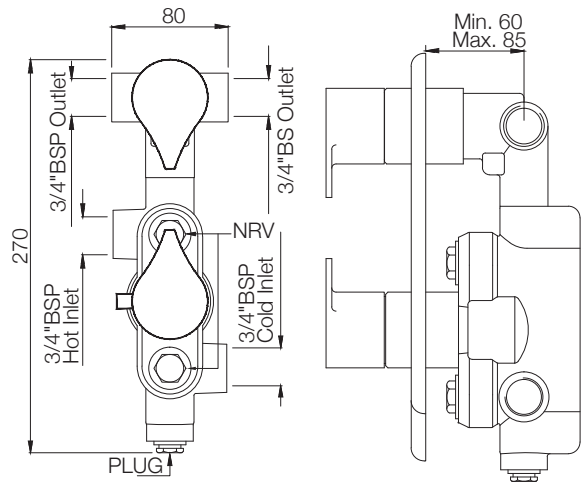

WALL FLANGE

TIA-73681N