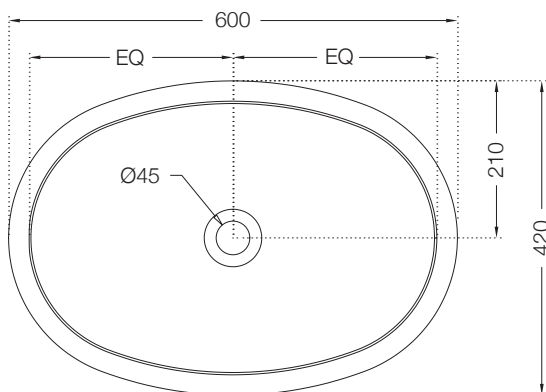

ADS-BLM-64907

ADS-WHT-64911