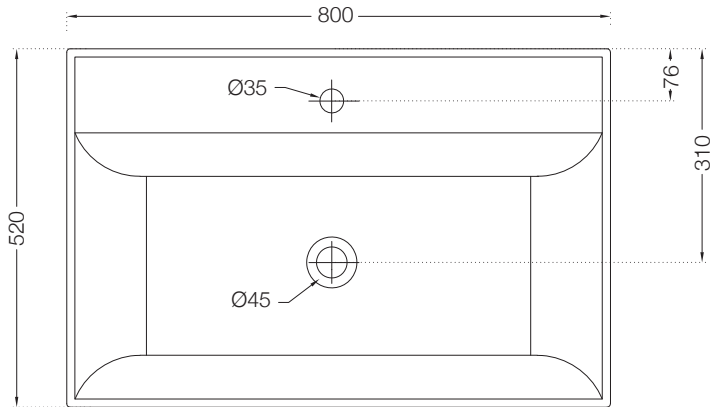

LXS-WHT-67803