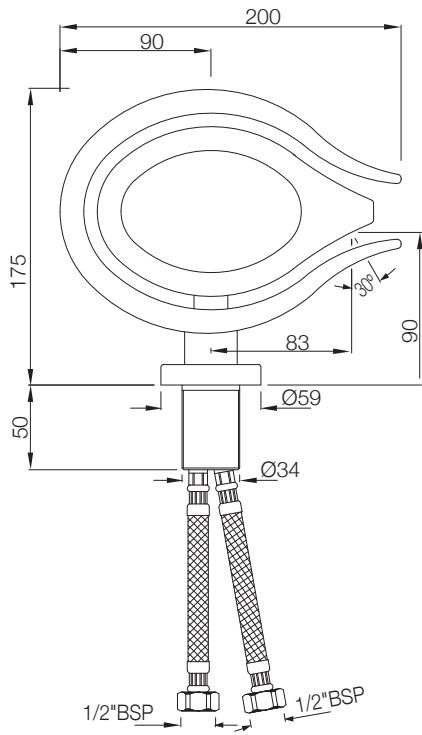

TIA-73011B