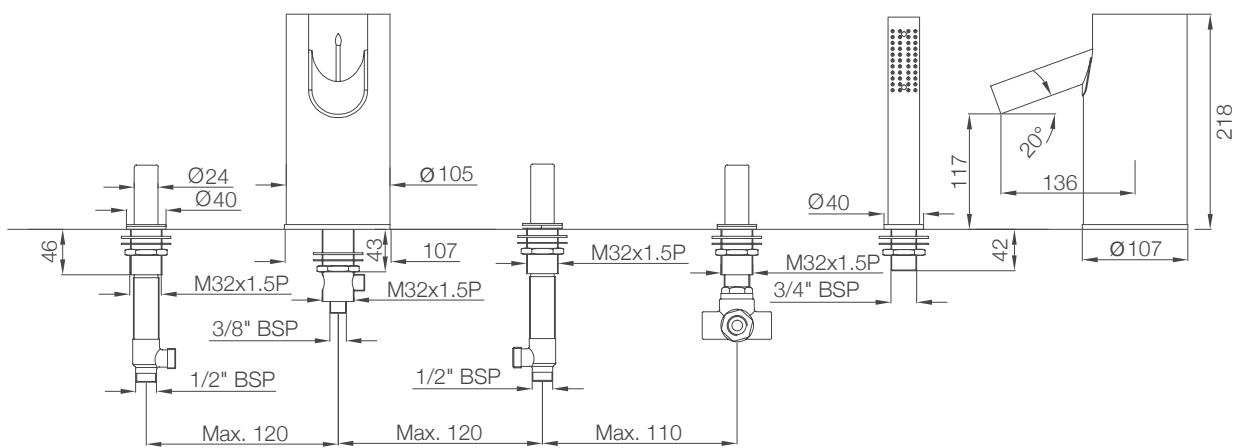

FLE-63433

FLE-63287