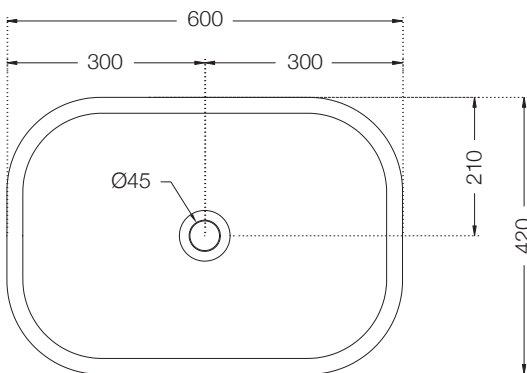

ADS-BLM-64905

ADS-WHT-64907