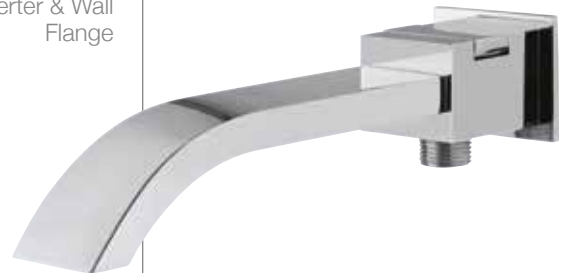

SGS-WHT-41153

Blind Installation Wall
Hung Bidet With
Accessories set,
Size: 370x560x340 mm

SPOUTS, CISTERN & ACCESSORIES

SPOUTS

SPT-41429
Signac Bath Spout
with Wall Flange

SPT-41463
Signac Bath Spout
with Diverter & Wall
Flange