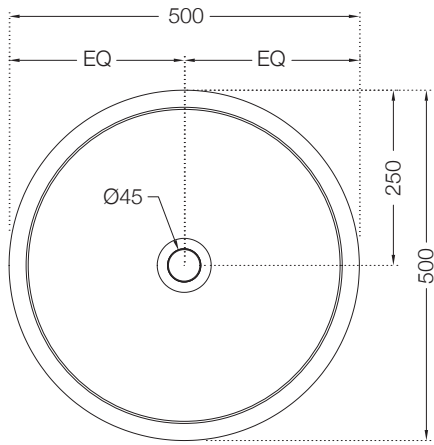

ADS-BLM-64905