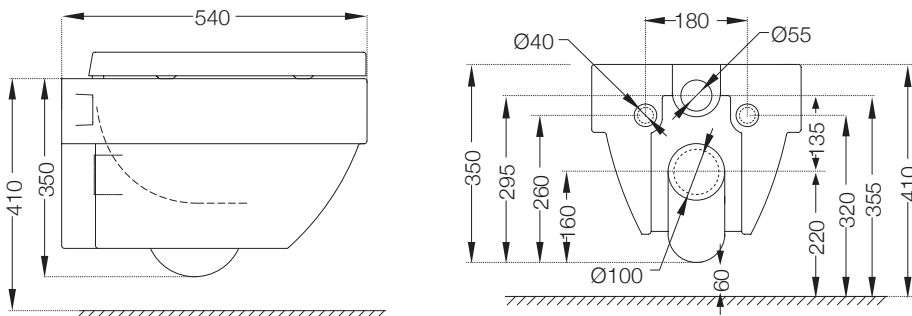

LIS-WHT-71951BIUF