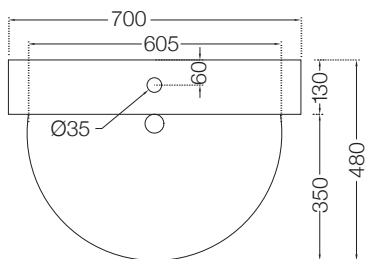

ADS-WHT-64801