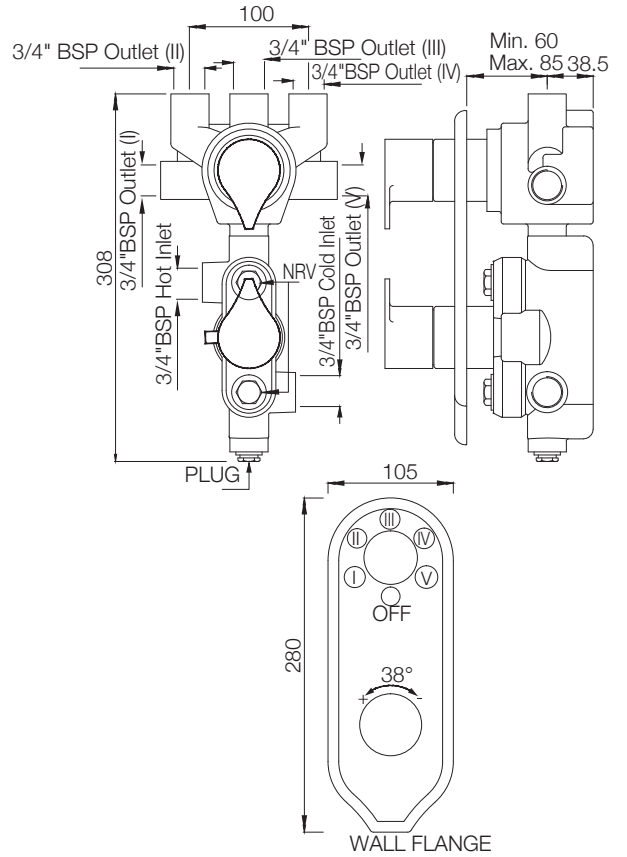

TIA-73687N