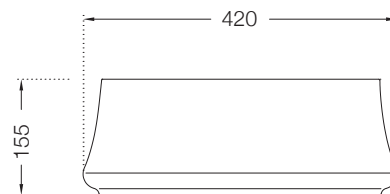

ADS-BLM-64907

ADS-WHT-64911