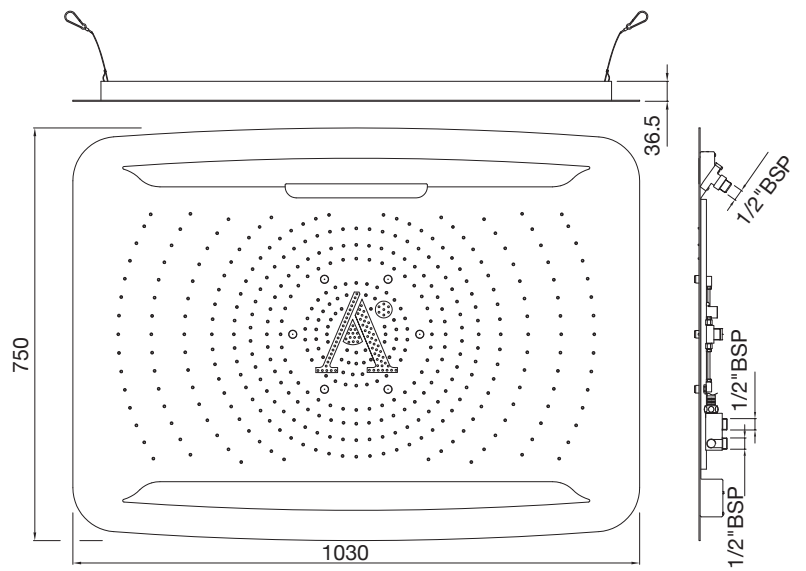

OSA-STL-70015
OSA-STL-70015iV6