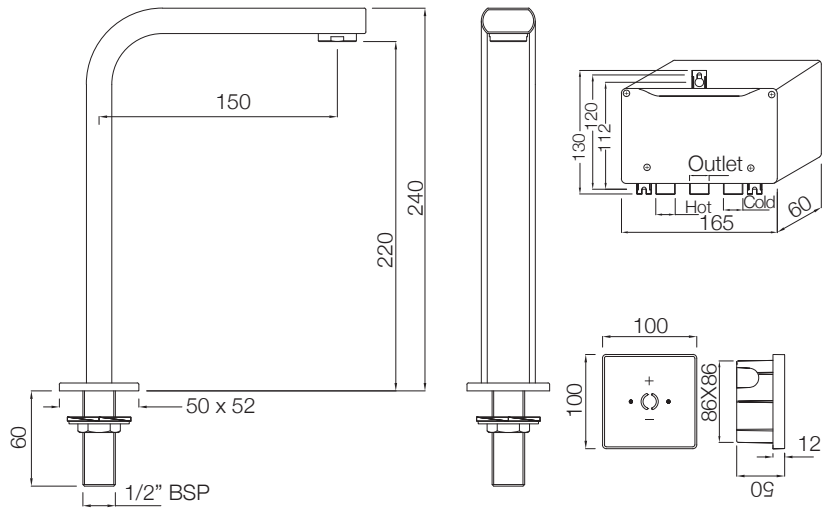

I-TAP

ITP-505011B

ITP-505005B

ITP-505231

SHOWERTRONIC

STC-CHR-70000

STC-CHR-70683

ARTIZE SELECT