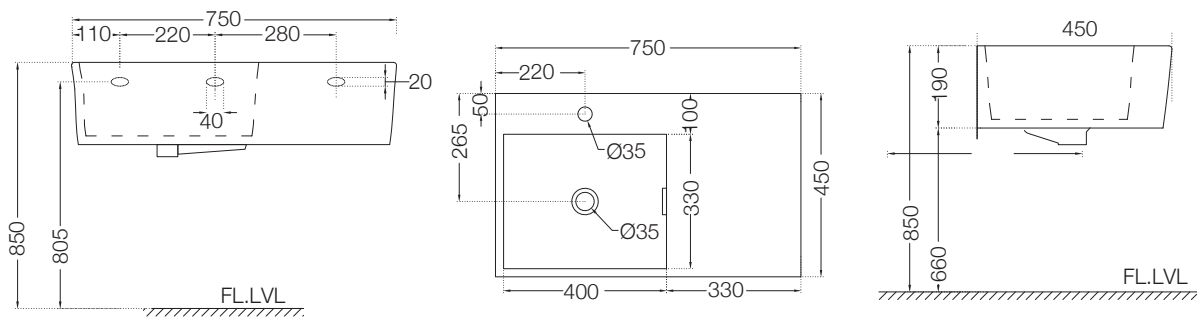

ADS-WHT-64803