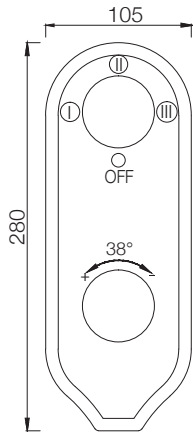

WALL FLANGE

TIA-73683N