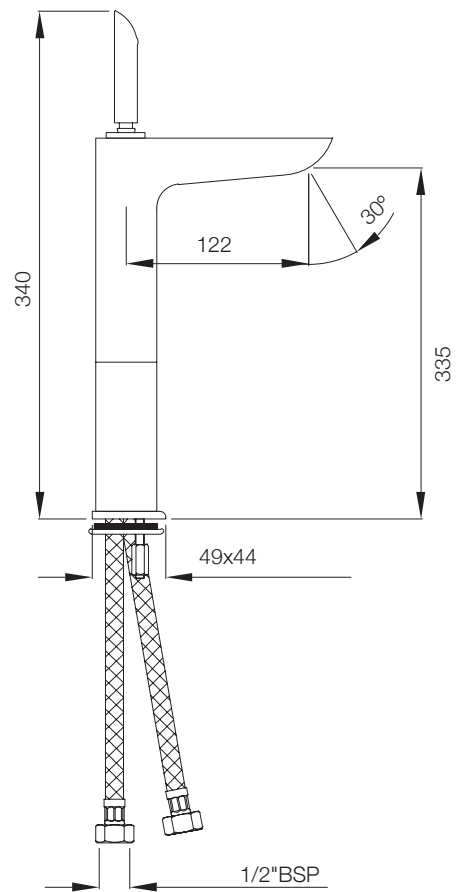

LEX-67009B