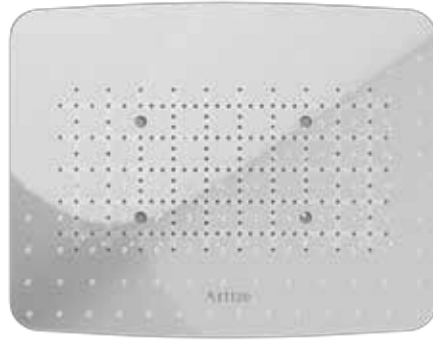

OSA-ACY-70035

Rainjoy Lumos shower
600X472mm RGB LED front
panel with AISI 304 stainless
steel base plate included
remote control
& installation kit for
false ceiling

- Chromo therapy (RGB):
  LED 39.6W with 12V 5A
  Power Supply (SMPS)
  Including Controller,
  connecting to AC 100-240V,
  50-60Hz
- 2-functions
  - Rain
  - 4 X Mist

OSA-ACY-70035iV6

Best fit with ShowerTronic iV6