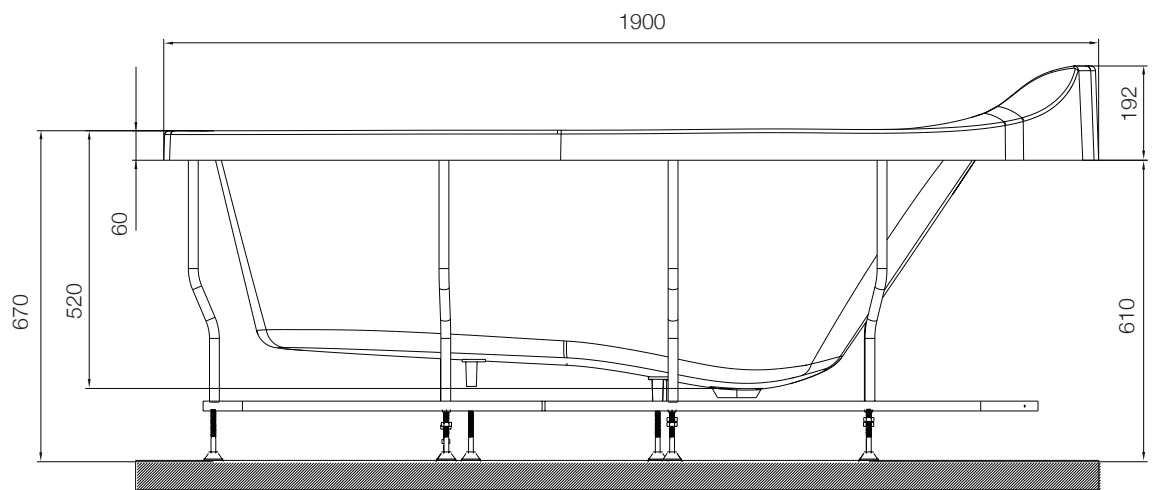

ABT-WHT-TIAARA190FX