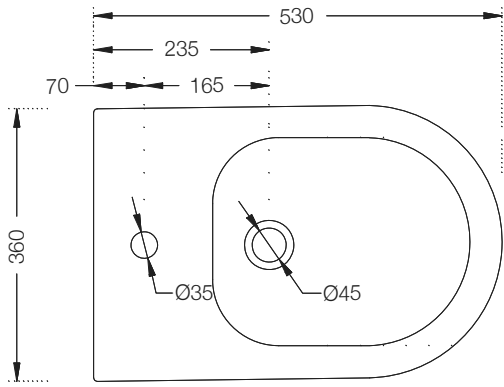

CFS-WHT-69953BIUF