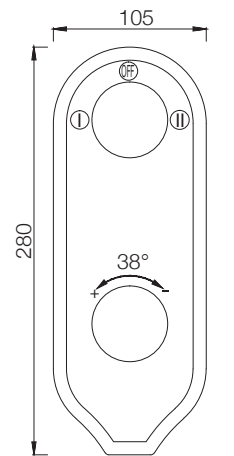

WALL FLANGE

TIA-73681N