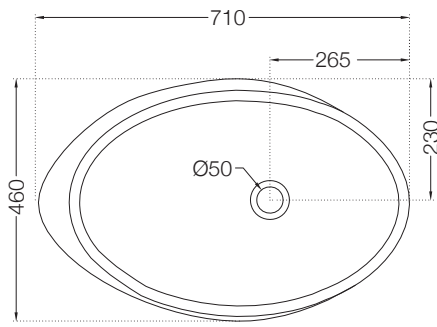

ADS-BLW-64915