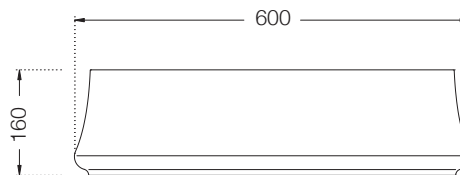

ADS-BLM-64905

ADS-WHT-64907