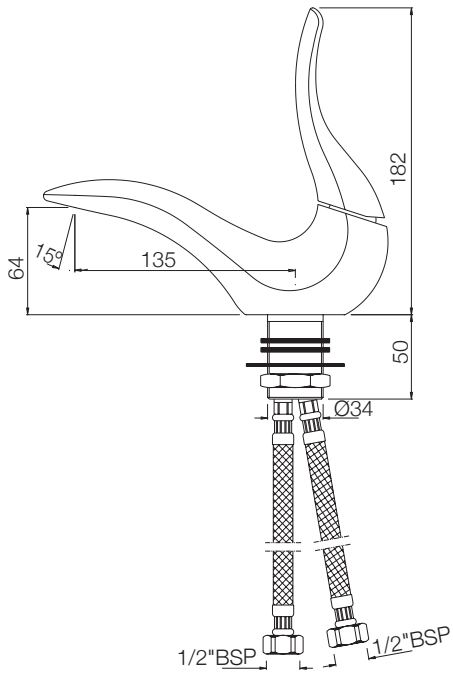

TWR-75011B