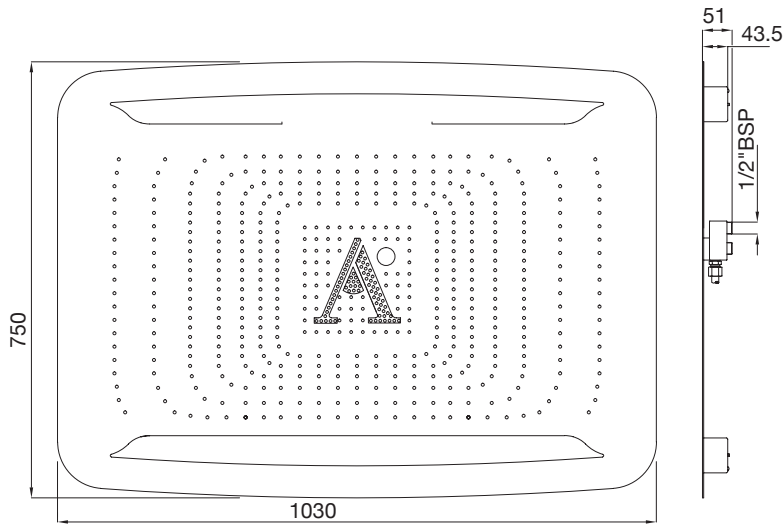

OSA-STL-70011