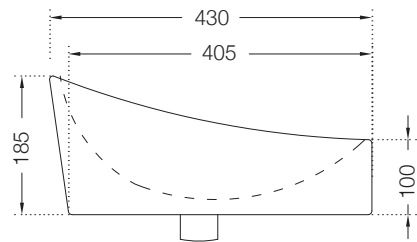

CFS-WHT-69901