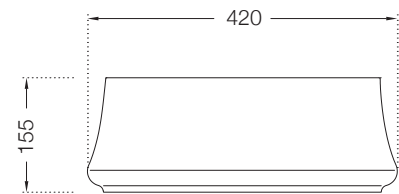

ADS-WHT-64911