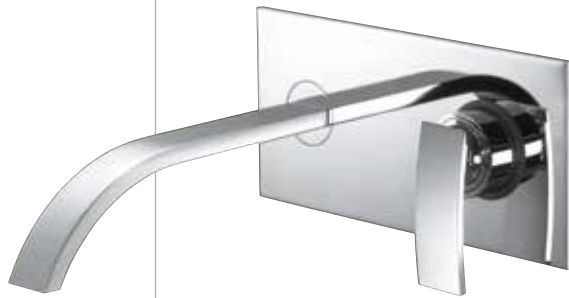

SIG-41027
Floor Mounted Single
Lever Basin Mixer

SIG-41009B

Single Lever High
Neck Basin Mixer
without Popup Waste,
with 600mm Long
Braided Hoses

SIG-41233
Single Lever in-wall
Basin Mixer

SIG-41065
Single Lever In-wall
Diverter for Bath &
Shower Mixer