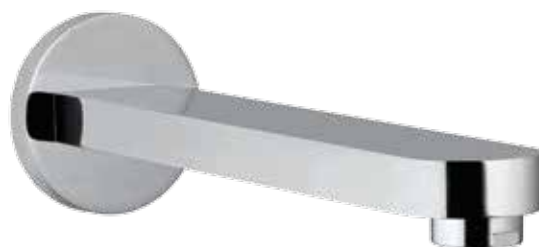

SPT-57429
Travina Bath Spout
with Wall Flange