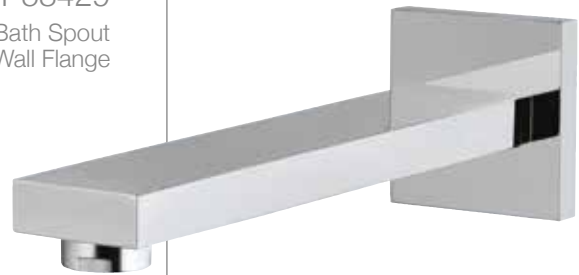

SPT-53429

Angelo Bath Spout
with Wall Flange