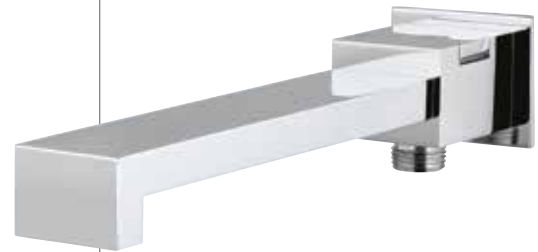

SPT-45463
Leblanc Bath Spout
with Diverter & Wall
Flange