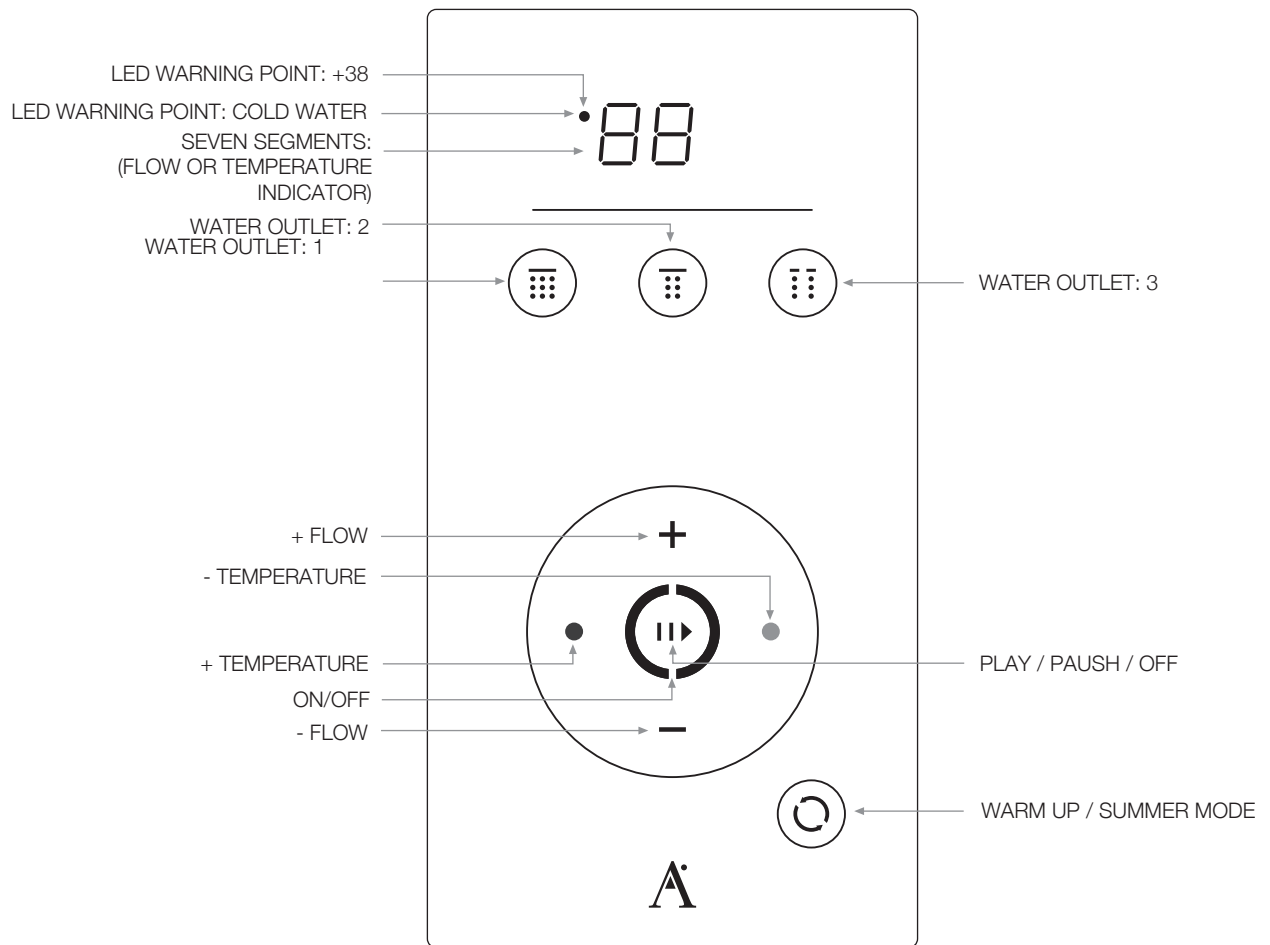

I-TAP

ITP-505011B

ITP-505005B

ITP-505231

SHOWERTRONIC

STC-CHR-70000

STC-CHR-70683

ARTIZE SELECT