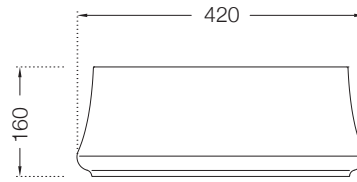

ADS-WHM-64907

ADS-BLM-64907