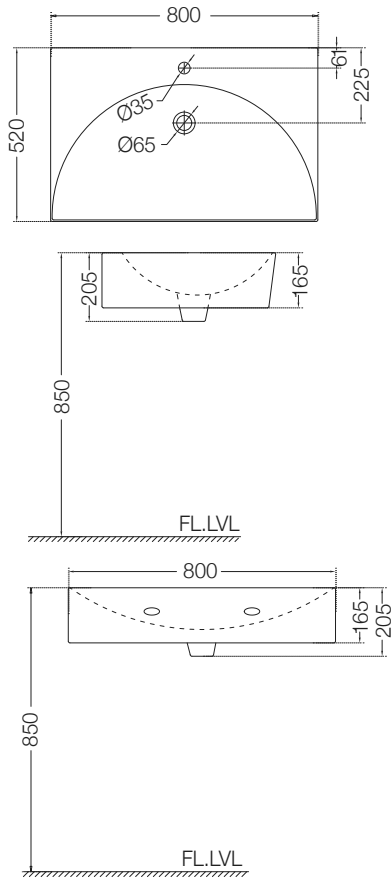

CNF-69065C

CFS-WHT-69801