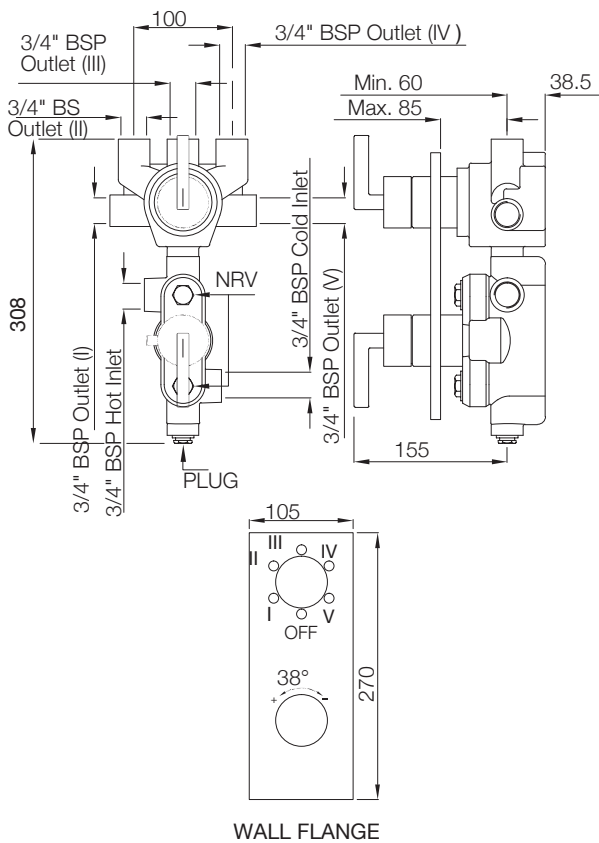

LIN-71687N