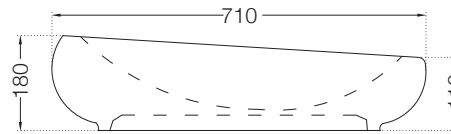

ADS-BLW-64915