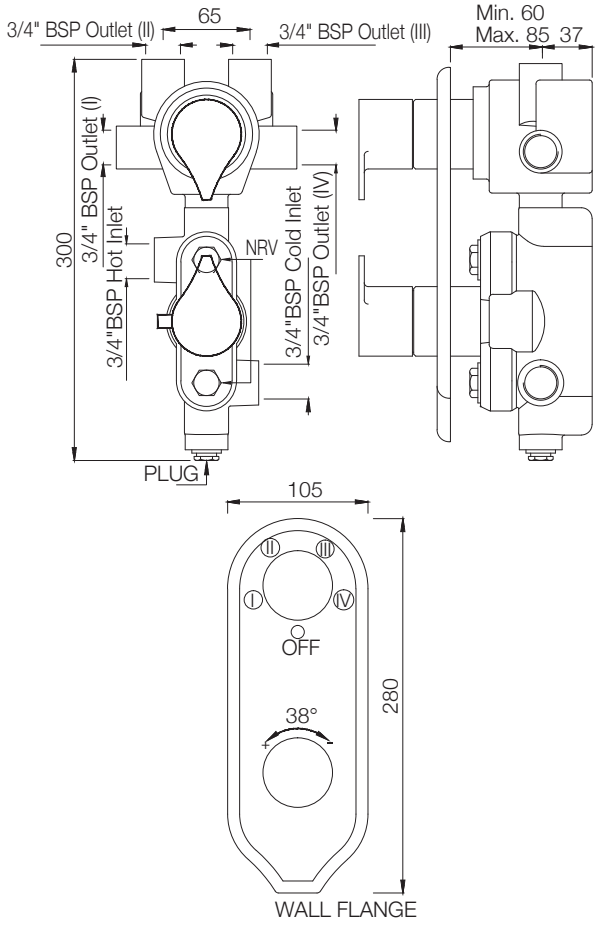

TIA-73685N