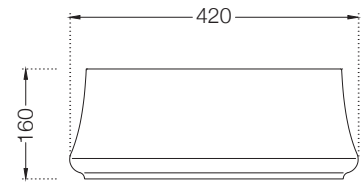

ADS-WHT-64907