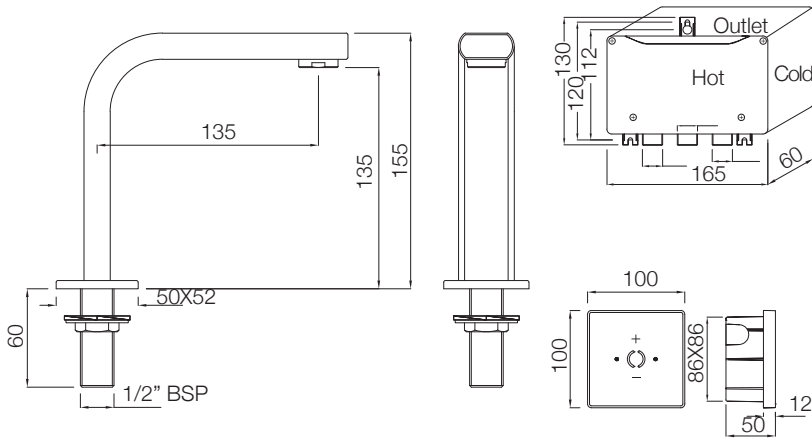

I-TAP

ITP-505011B

ITP-505005B

ITP-505231

SHOWERTRONIC

STC-CHR-70000

STC-CHR-70683

ARTIZE SELECT