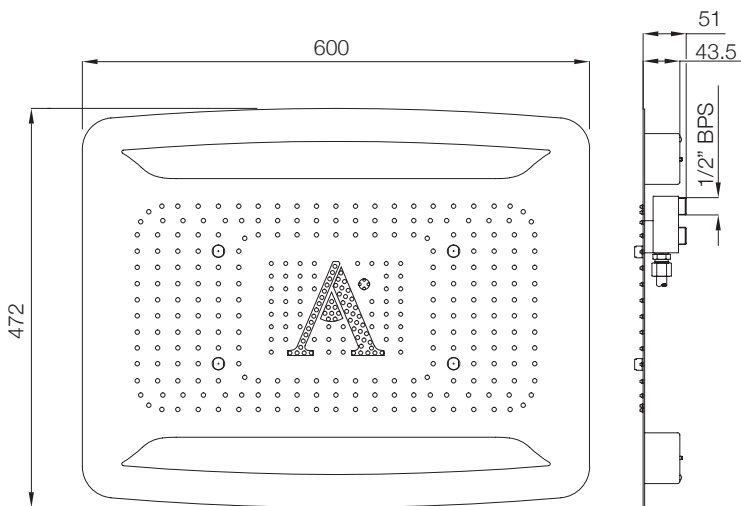

OSA-70005
OSA-70005iV6