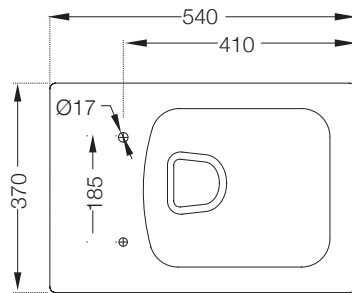

LIS-WHT-71951BIUF