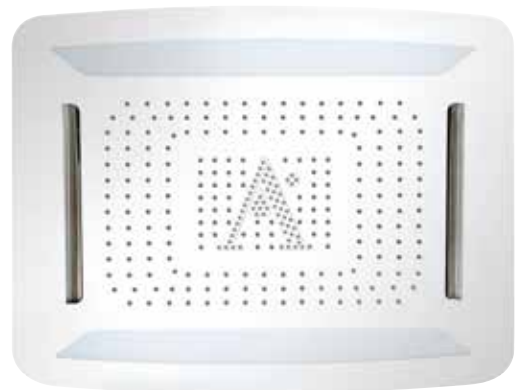

OSA-70007

RAINJOY 600X472mm AISI 304 stainless steel with RGB LED lights remote control & with installation kit for false ceiling

- Chromo therapy (RGB): LED x 0.23W with 12V Power Supply (SMPS) Including Controller, connecting to AC 100-240V, 50-60Hz
 - 3-functions • Rain
 - Intense • Water Column

OSA-70009

RAINJOY 600X472mm AISI 304 stainless steel with RGB LED lights remote control & with installation kit for false ceiling

- Chromo therapy (RGB): LED x 0.23W with 12V Power Supply (SMPS) Including Controller, connecting to AC 100-240V, 50-60Hz
 - 3-functions • Rain
 - Intense • 2 X Waterfall