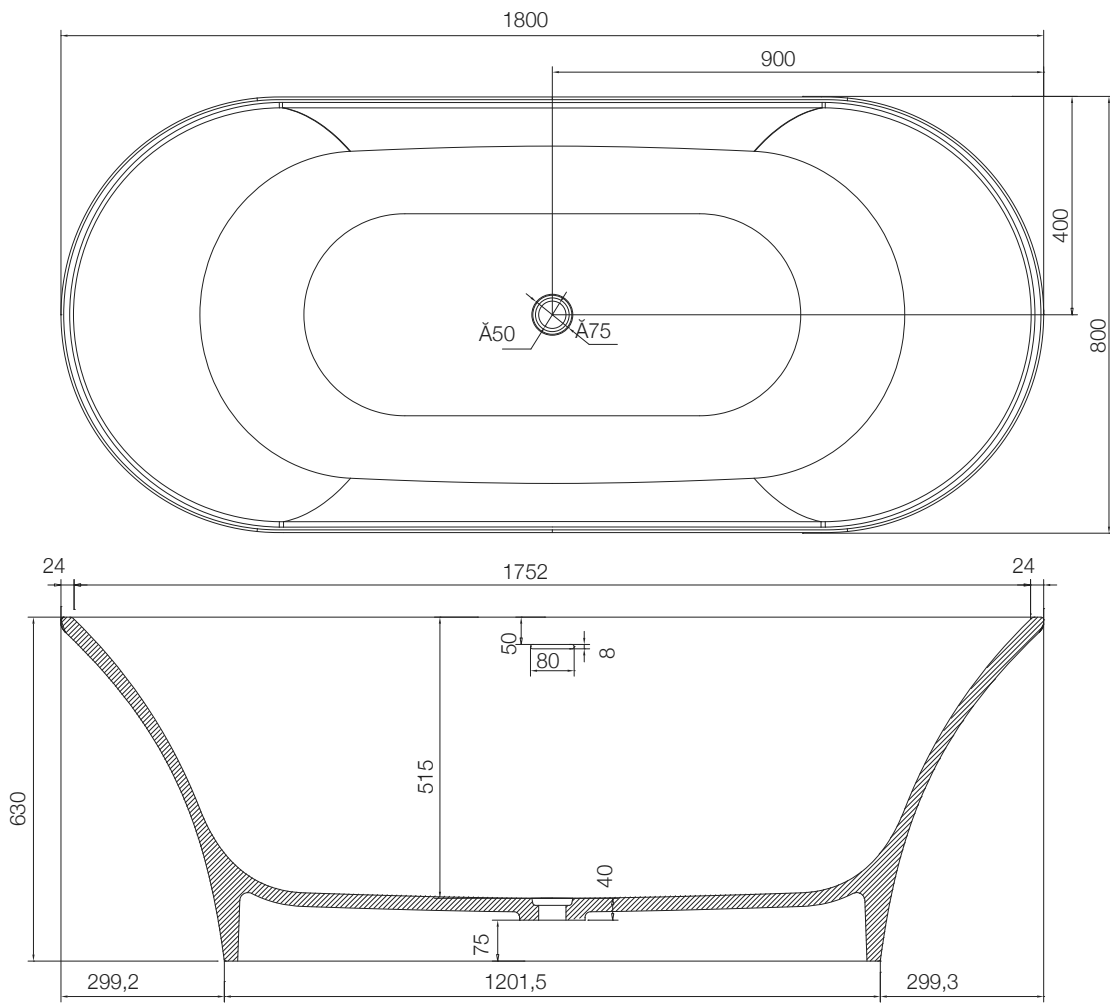

CFS-WHT-69153

CFS-WHT-69955P180UF