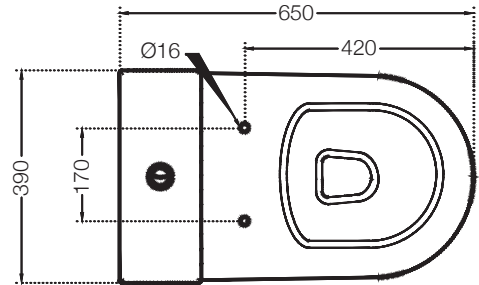

LXS-WHT-67903