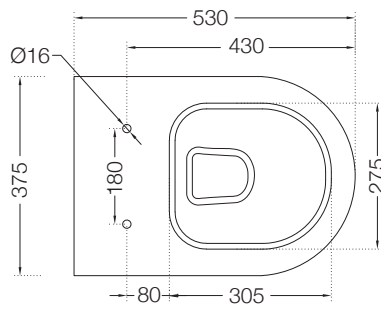

LXS-WHT-67953BIUF