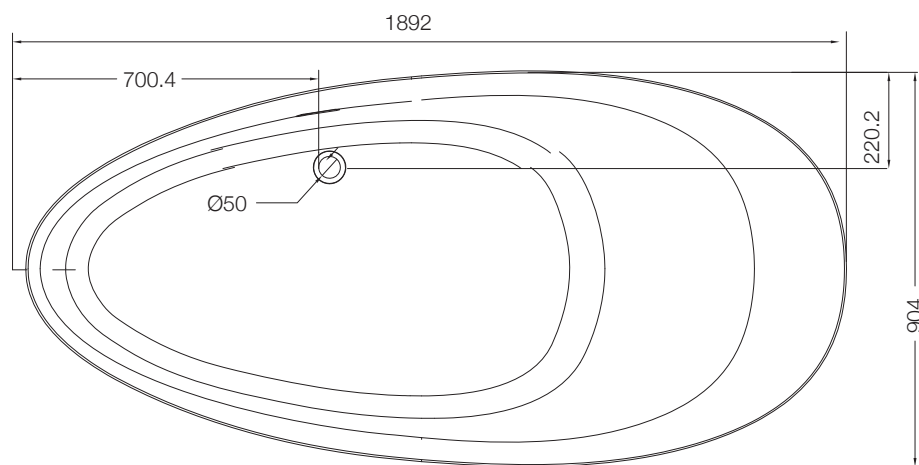

ASG-BLK-PIUVAP2804 (Black)

ASG-CHR-PIUVAP2905

ASG-WHT-BOXJAQ1201

Also Available

ASG-BRN-BOXJAQ1203

ASG-GRY-BOXJAQ1202

FREE STANDING BATH TUB

ABT-WHT-FSBTCF2011