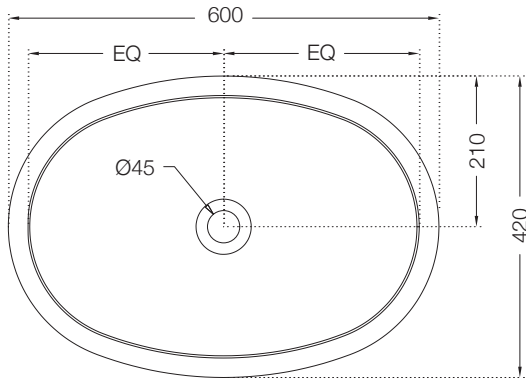

ADS-WHM-64907

ADS-BLM-64907

ADS-WHT-64911

ADS-WHM-64911

ADS-BLM-6491 I

ARTIZE +

LUXELET

IAS-BLW-79953BIPP