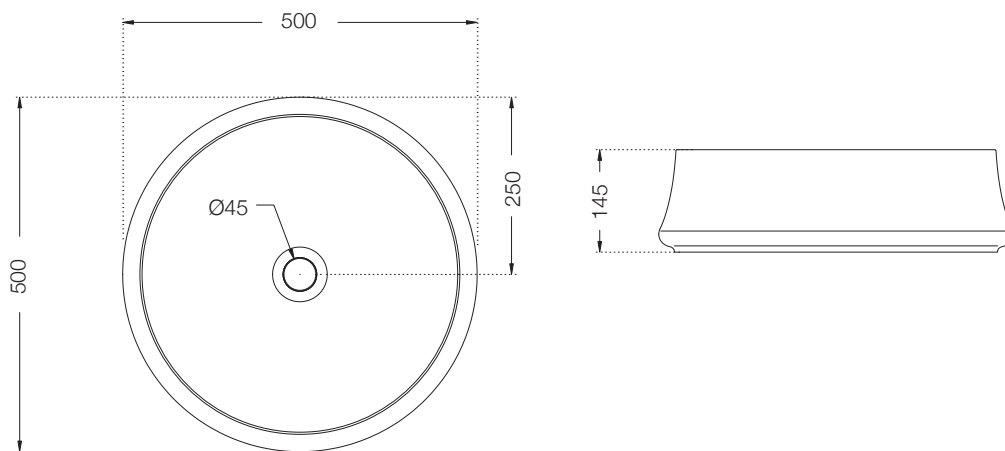

ADS-WHM-64905