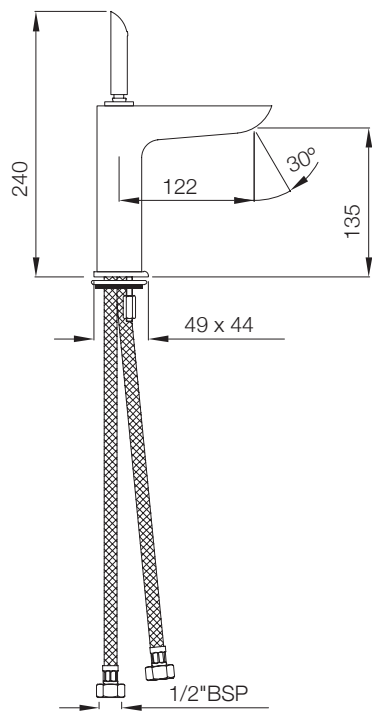

LEX-67023B