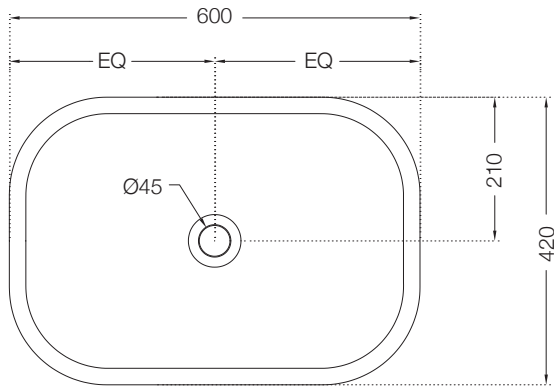

ADS-BLM-64907