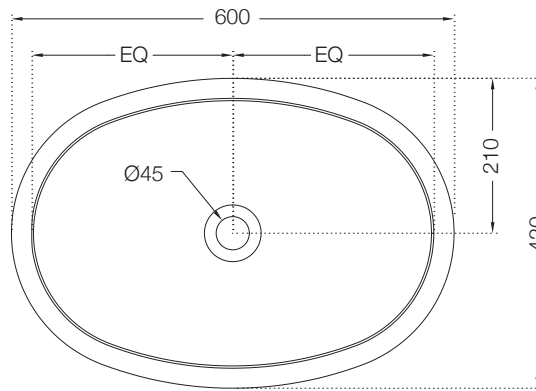

ADS-WHT-64911