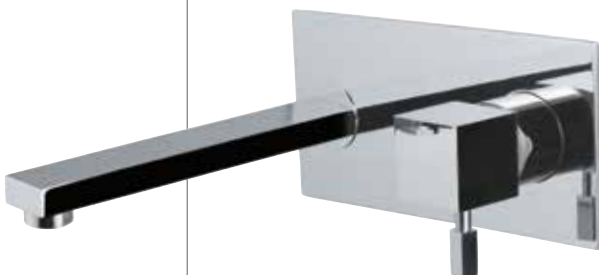

ANG-53065
Single Lever In-wall
Diverter for Bath &
Shower Mixer

ANG-53119
Single Lever Bath
& Shower Mixer,
Wall Mounted

ANG-53233N

Single Lever in-wall Basin Mixer