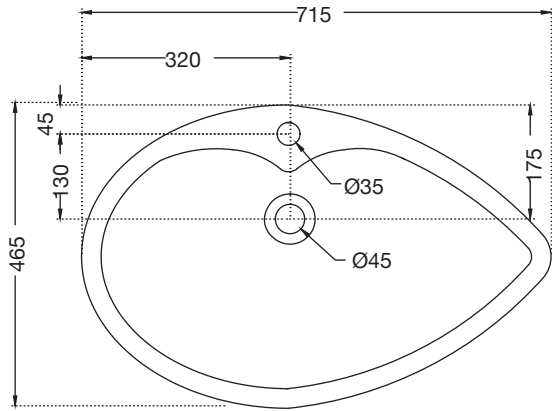

TIS-WHT-73931