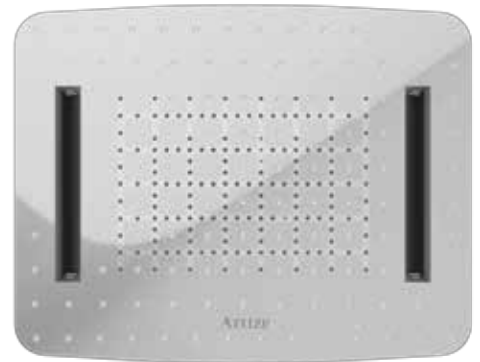

OSA-ACY-70035

Rainjoy Lumos shower
600X472mm RGB LED front
panel with AISI 304 stainless
steel base plate included
remote control
& installation kit for
false ceiling

- Chromo therapy (RGB):
LED 39.6W with 12V 5A
Power Supply (SMPS)
Including Controller,
connecting to AC 100-240V,
50-60Hz
- 2-functions
 - Rain
 - 4 X Mist

OSA-ACY-70035iV6

Best fit with ShowerTronic iV6

OSA-ACY-70039

Rainjoy Lumos shower
600X472mm RGB LED
front panel with AISI 304
stainless steel base plate
included remote control
& installation kit for
false ceiling

- Chromo therapy (RGB):
LED 36.0W with 12V 5A
Power Supply (SMPS)
Including Controller,
connecting to AC
100-240V, 50-60Hz
- 2-functions • Rain
 - 2 X Water Fall

OSA-ACY-70041

Rainjoy Lumos shower
1000X750mm RGB LED
front panel with AISI 304
stainless steel base plate
included remote control
& installation kit for
false ceiling