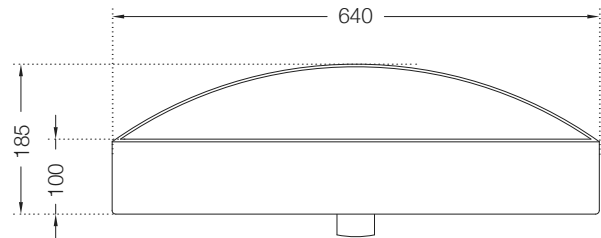

CFS-WHT-69901