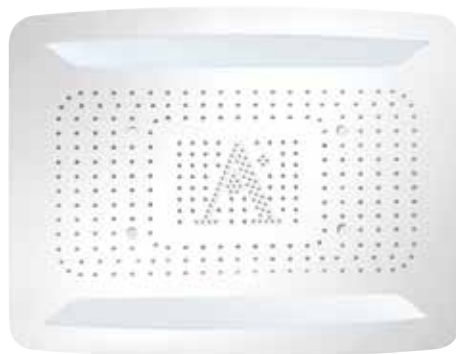

OSA-70005iV6

Best fit with ShowerTronic iV6