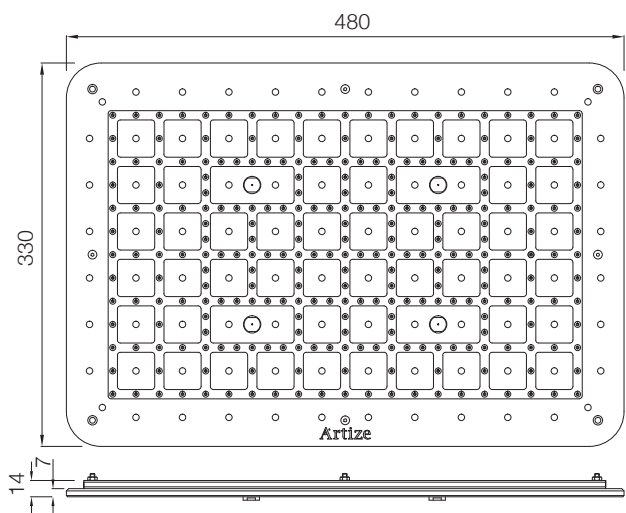

OSA-ACY-70033
OSA-ACY-70033iV6