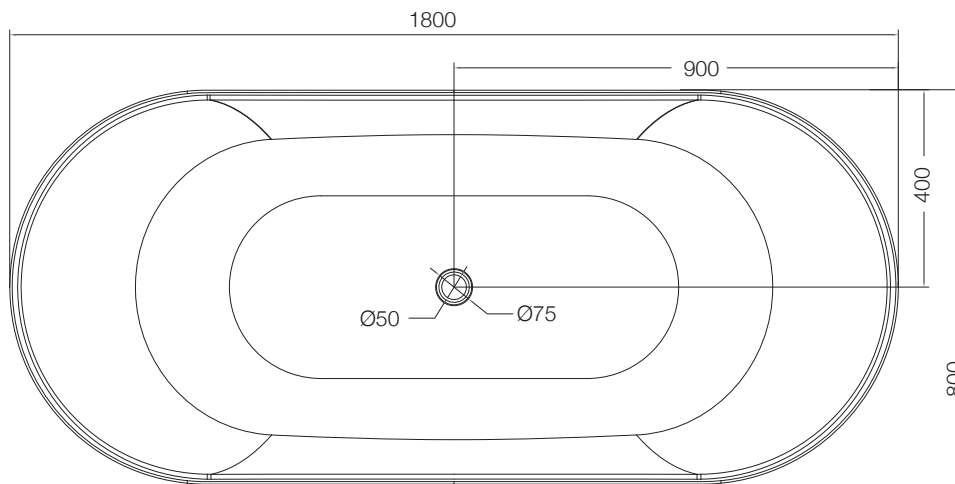

ASG-BLK-PIUVAP2804 (Black)

ASG-CHR-PIUVAP2905

ASG-WHT-BOXJAQ1201

Also Available

ASG-BRN-BOXJAQ1203

ASG-GRY-BOXJAQ1202

FREE STANDING BATH TUB

ABT-WHT-FSBTCF2011