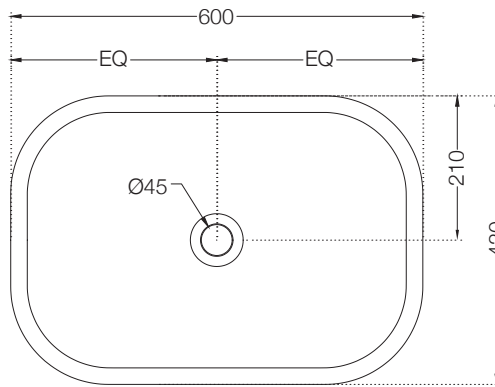

ADS-WHT-64907