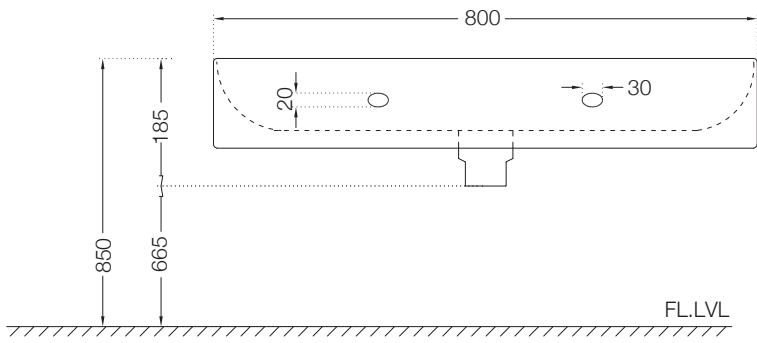

LXS-WHT-67803