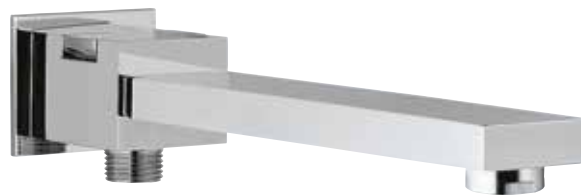

SPT-53463

Angelo Bath Spout with
Diverter & Wall Flange