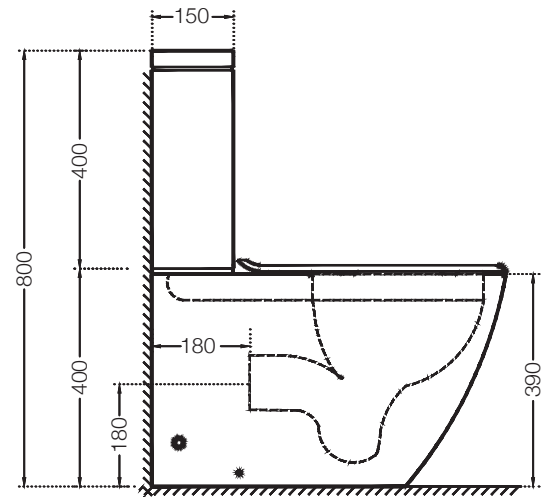

LXS-WHT-67753P180UFSMZ