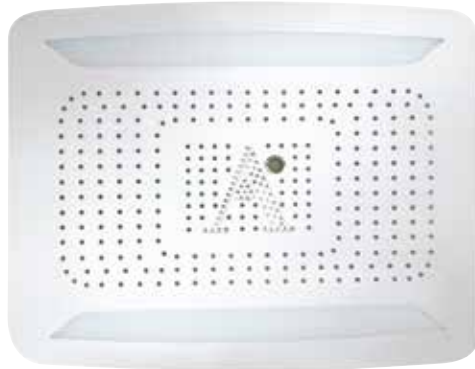

- 2-functions • Rain • 4 X Mist

OSA-70003iV6

Best fit with ShowerTronic iV6

OSA-70005

RAINJOY 600X472mm AISI
304 stainless steel with RGB
LED lights remote control &
with installation kit for
false ceiling

- Chromo therapy (RGB): LED
x 0.23W with 12V Power Supply
(SMPS) Including Controller,
connecting to AC 100-240V,
50-60Hz

- 3-functions • Rain
- Intense • 4 X Mist

OSA-70005iV6

Best fit with ShowerTronic iV6

OSA-70007

RAINJOY 600X472mm AISI 304 stainless steel with RGB LED lights remote control & with installation kit for false ceiling

- Chromo therapy (RGB): LED x 0.23W with 12V Power Supply (SMPS) Including Controller, connecting to AC 100-240V, 50-60Hz
 - 3-functions • Rain
 - Intense • Water Column