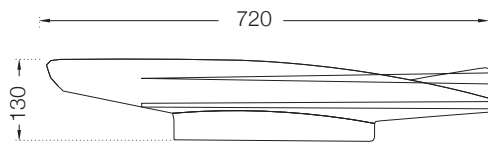

ADS-WHT-64917