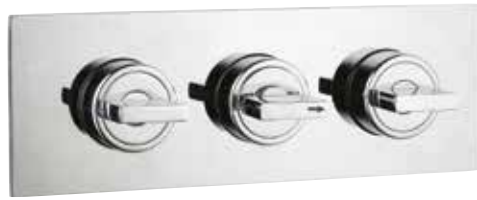

CEL-47427

2-Way Diverter with
Hot & Cold In-wall
Stop Valves and Built
in Non Return Valves