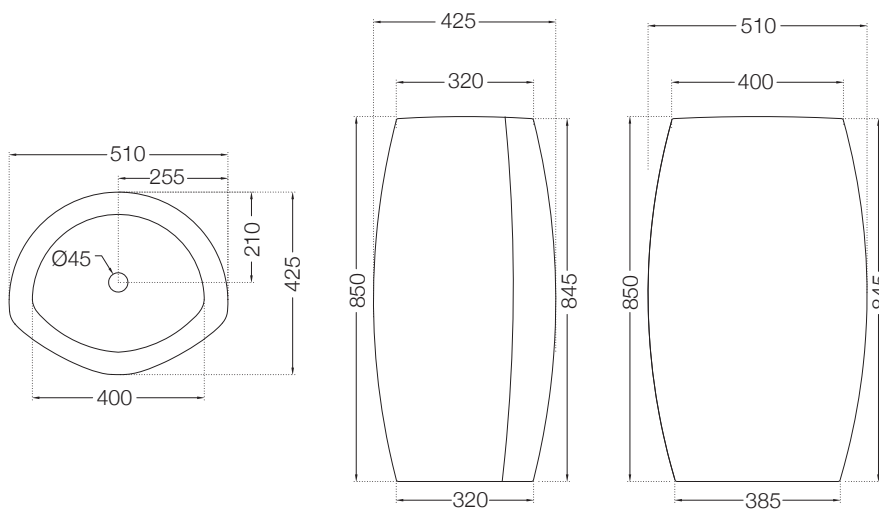

ADS-BLW-6440I