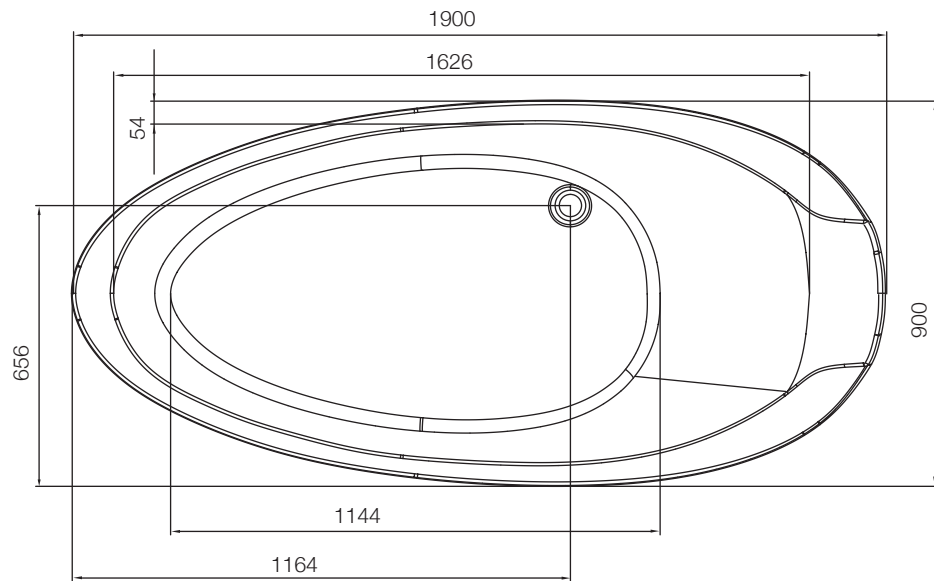

ABT-WHT-TIAARA190X

ABT-WHT-TIAARA190FX