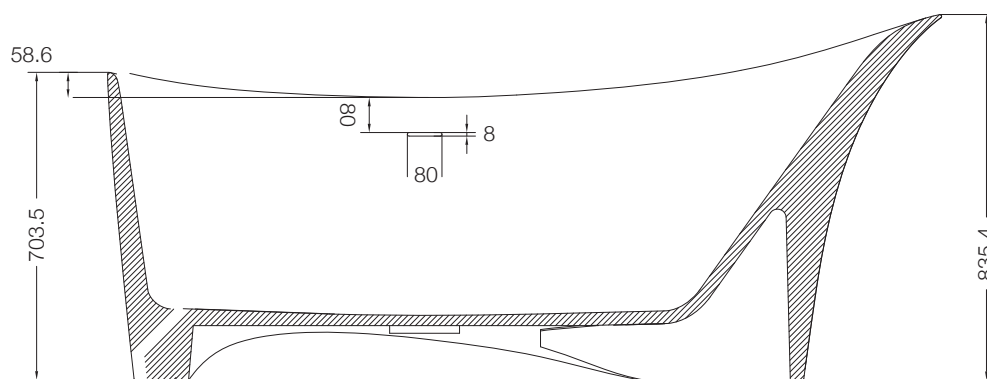

ASG-BLK-PIUVAP2804 (Black)

ASG-CHR-PIUVAP2905

ASG-WHT-BOXJAQ1201

Also Available

ASG-BRN-BOXJAQ1203

ASG-GRY-BOXJAQ1202

FREE STANDING BATH TUB

ABT-WHT-FSBTCF2011