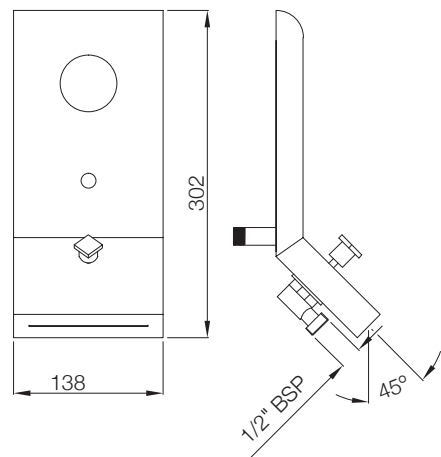

LEX-67283K