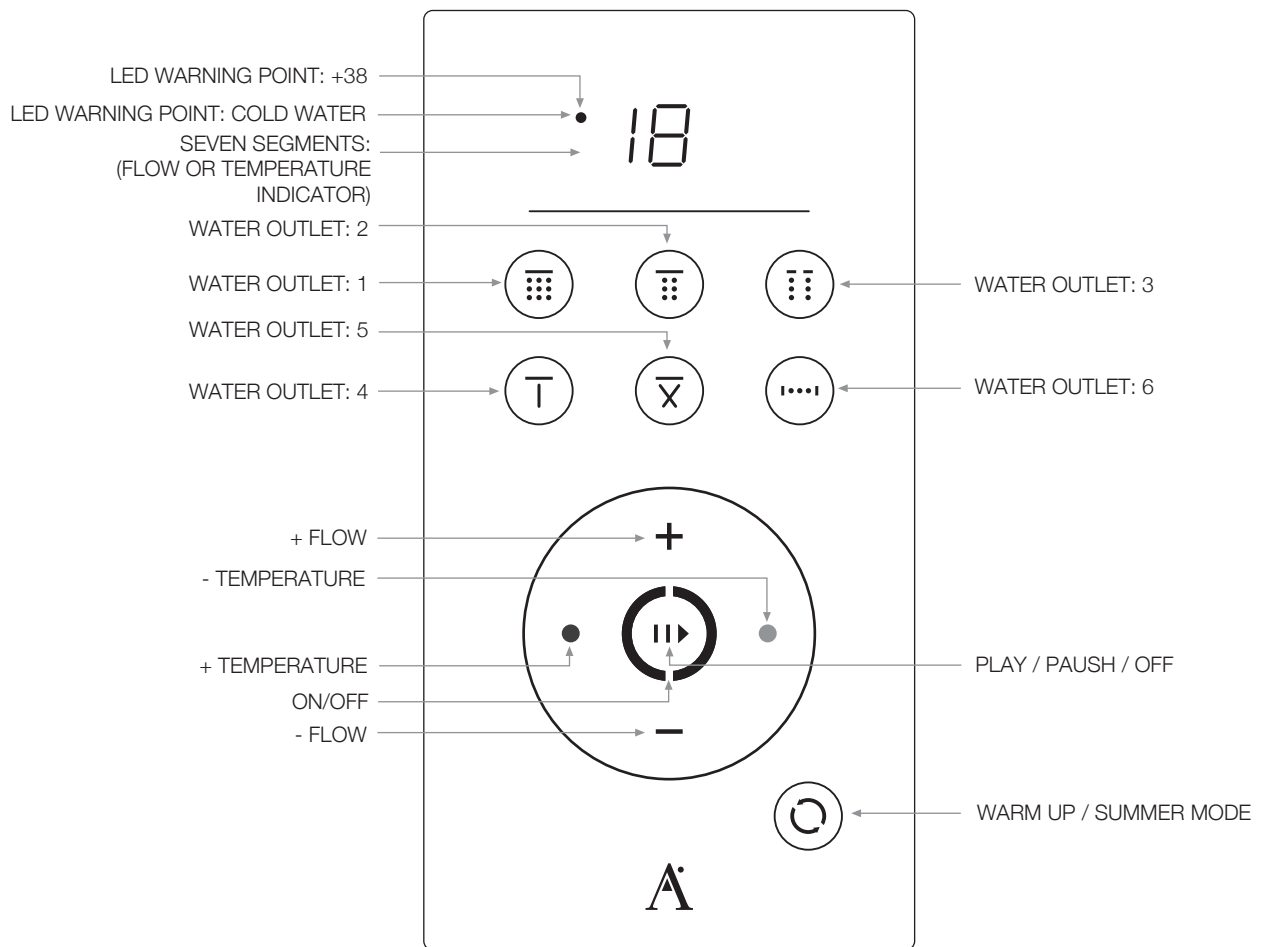

I-TAP

ITP-505011B

ITP-505005B

ITP-505231

SHOWERTRONIC

STC-CHR-70000

STC-CHR-70683

ARTIZE SELECT