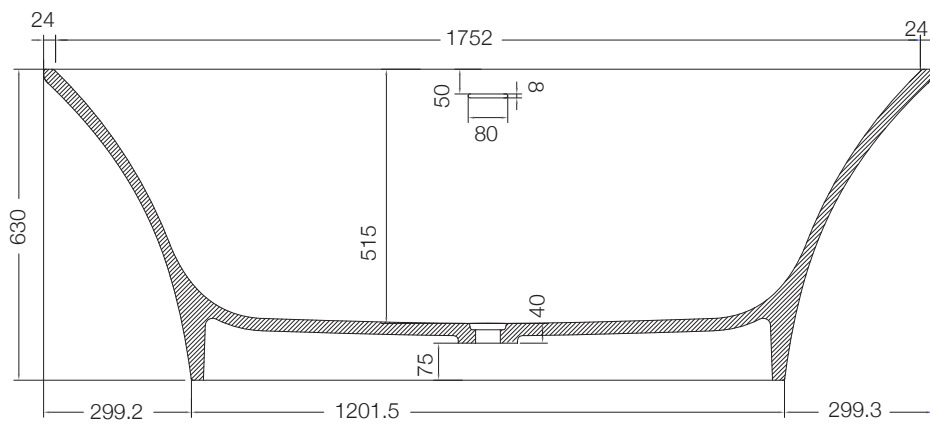

ASG-BLK-PIUVAP2804 (Black)

ASG-CHR-PIUVAP2905

ASG-WHT-BOXJAQ1201

Also Available

ASG-BRN-BOXJAQ1203

ASG-GRY-BOXJAQ1202

FREE STANDING BATH TUB

ABT-WHT-FSBTCF2011