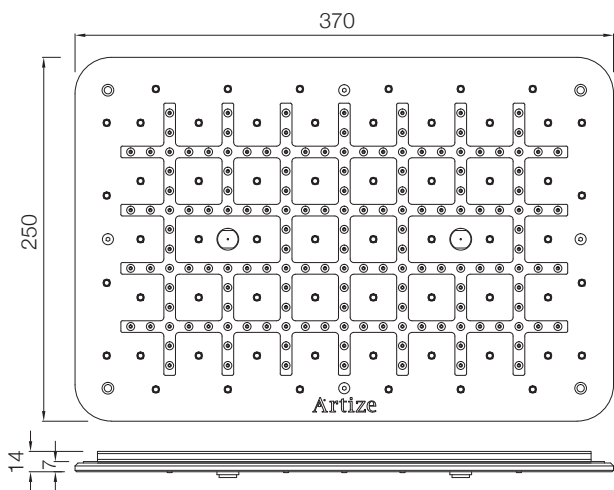

OSA-ACY-70031
OSA-ACY-70031iV6