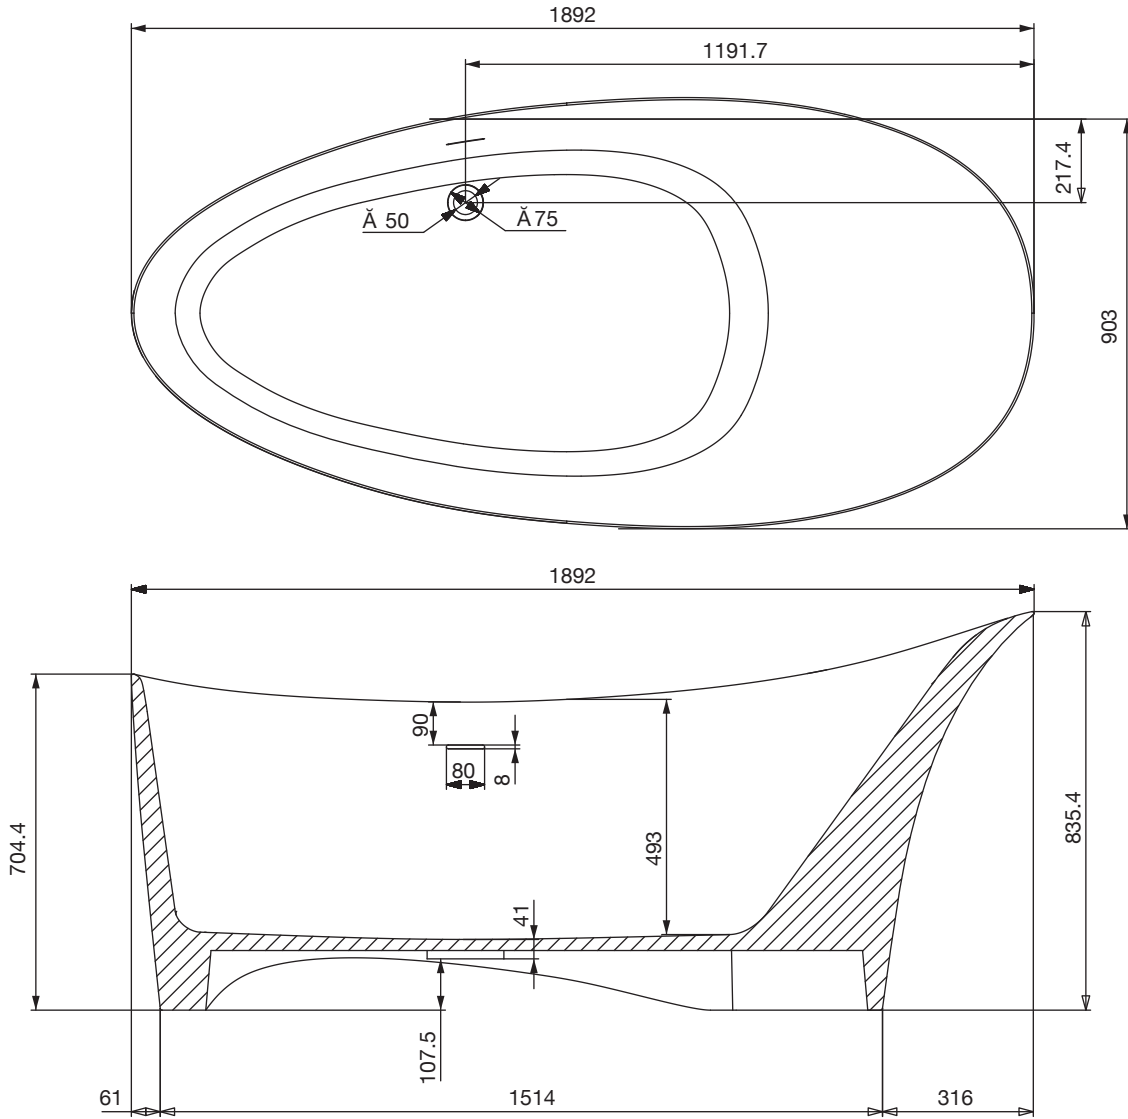

ABT-WHT-FSBTTA3011