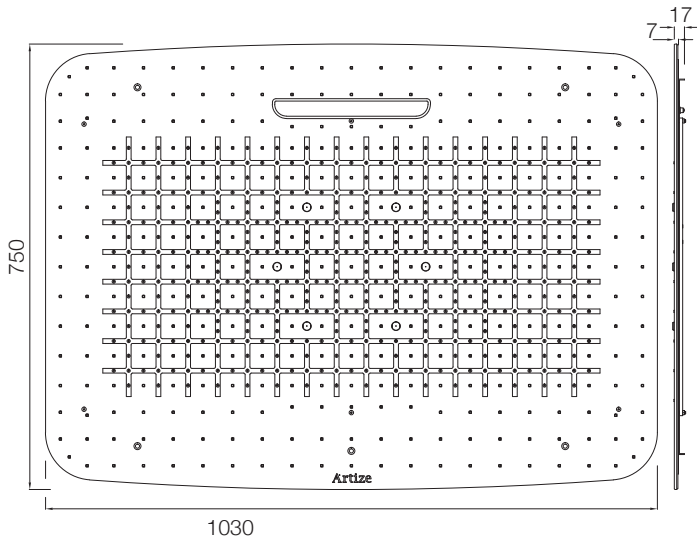

OSA-ACY-70045
OSA-ACY-70045iV6