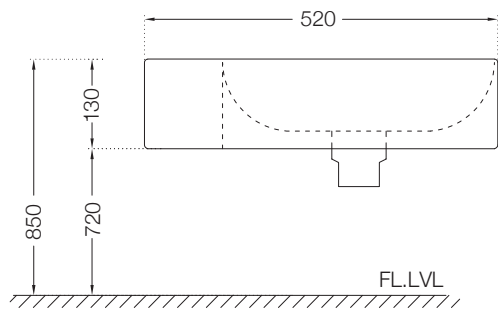

LXS-WHT-67803