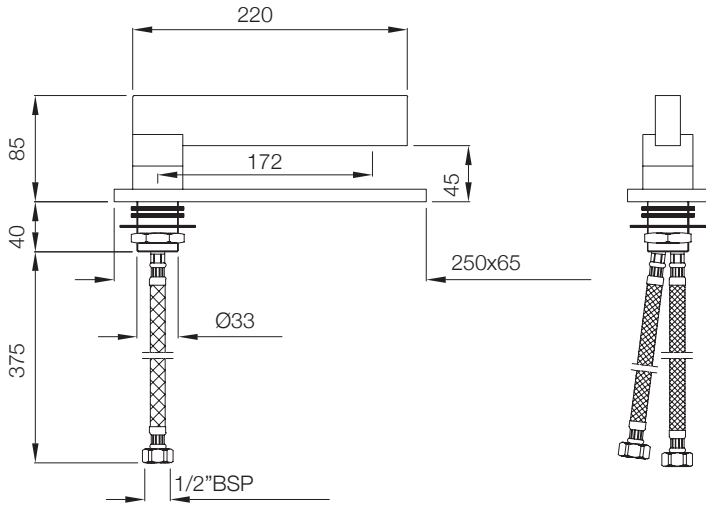

LIN-71011B