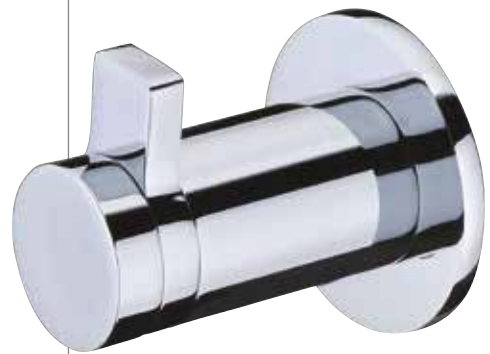

ONY-59723
Towel Holder

ONY-59775
Stainless Steel Shelf

ONY-59711
Towel Rail
600mm Long

ONY-59713
Twin Towel Rail
600mm Long

ONY-59781
Towel Shelf 600mm
Long with Lower
Hanger

ONY-59791
Single Robe Hook

ONY-59757
Toilet Paper Holder
with Cover