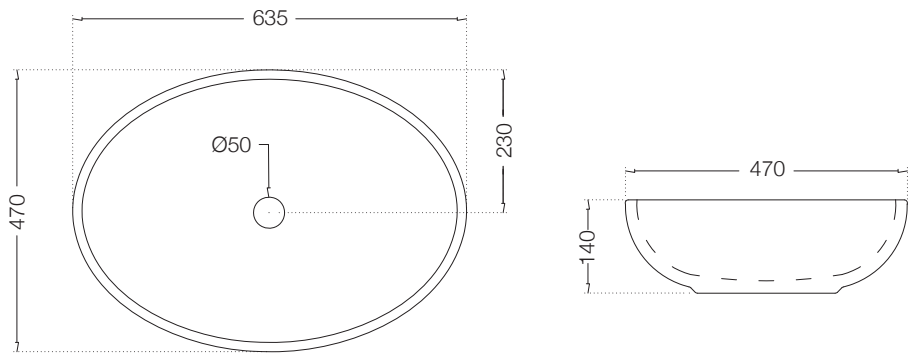

ADS-MBT-649I3