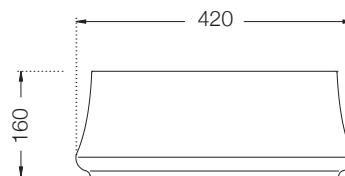

ADS-BLM-64905

ADS-WHT-64907