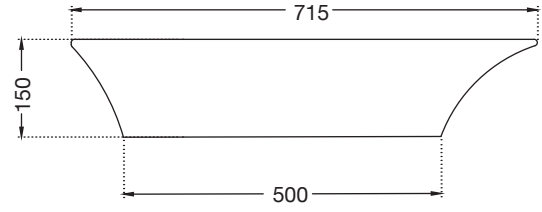

TIS-WHT-73931