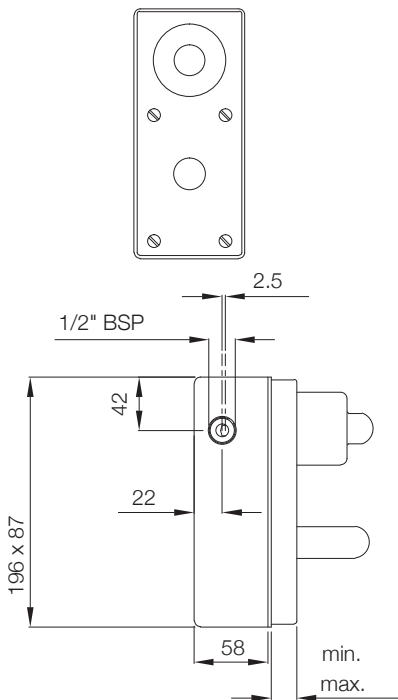

LEX-67075C