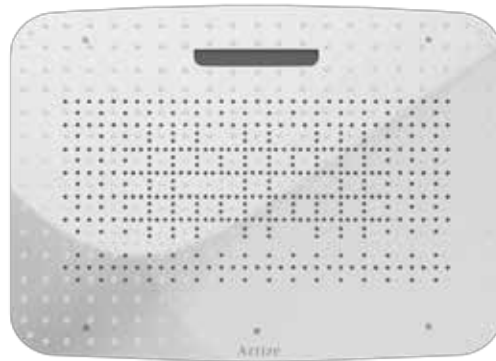

OSA-ACY-70045

Rainjoy Lumos shower
1000X750mm RGB LED
front panel with AISI 304
stainless steel base plate
included remote control
& installation kit for false
ceiling

- Chromo therapy (RGB):
  LED 94.5W with 12V 5A
  Power Supply (SMPS)
  Including Controller,
  connecting to AC 100-240V,
  50-60Hz
- 3-functions
  - Rain
  - Waterfall
  - 6 X Mist

OSA-ACY-70045iV6

Best fit with ShowerTronic iV6

Available
colours:

ACY