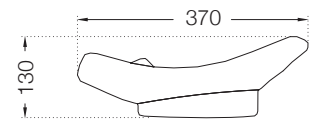

ADS-WHT-64917