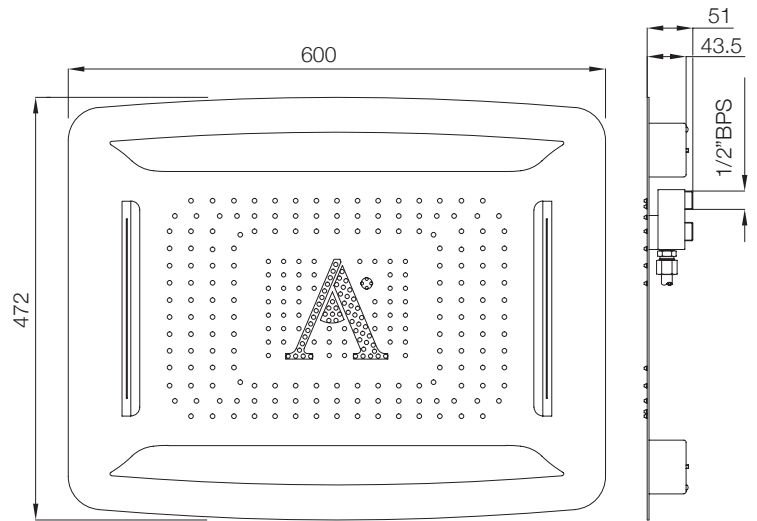

OSA-70007

OSA-70009