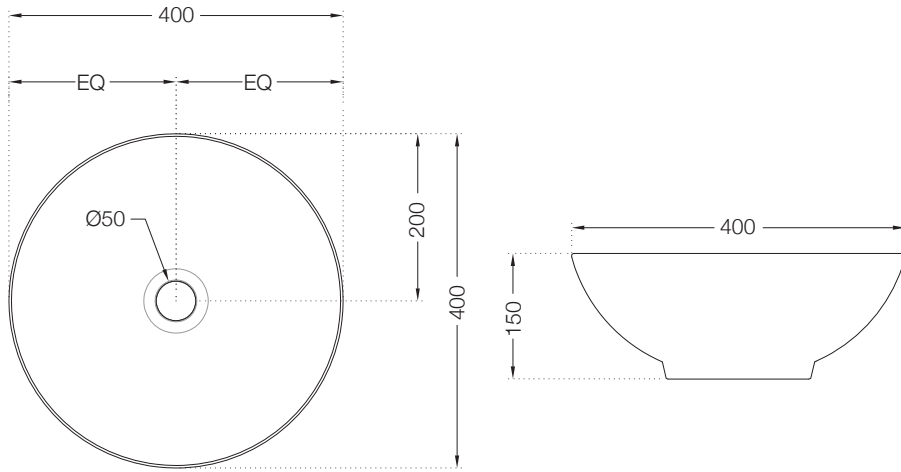

ADS-WBF-6490I