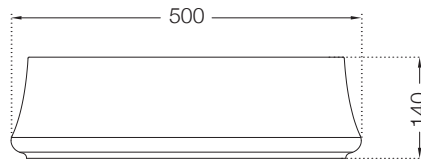

ADS-BLM-64905