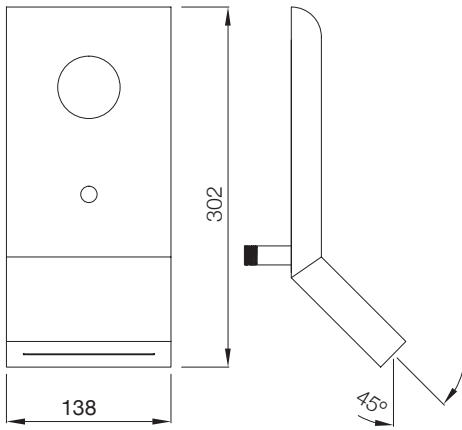

LEX-67213B

LEX-67075K