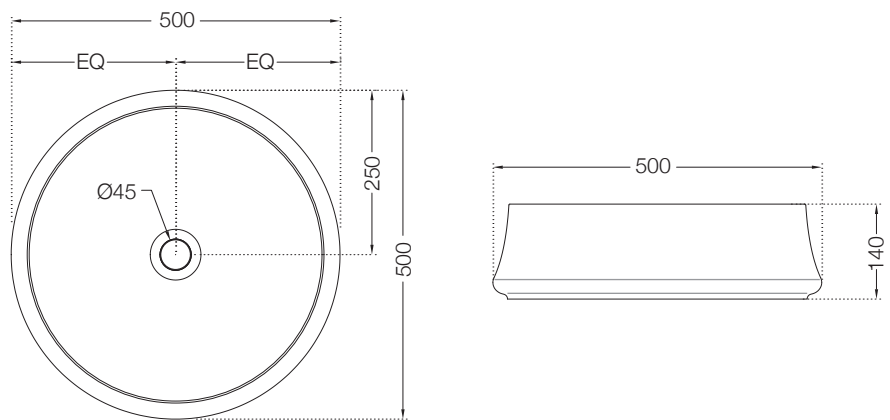

ADS-WHT-64905