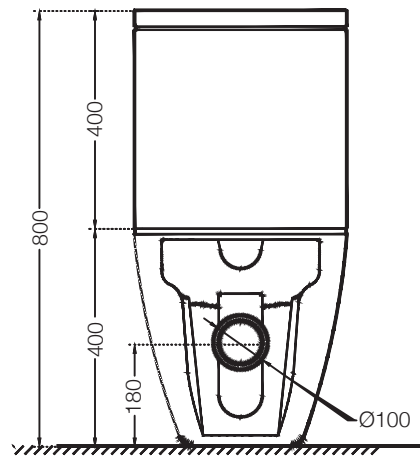

LXS-WHT-67753P180UFSMZ