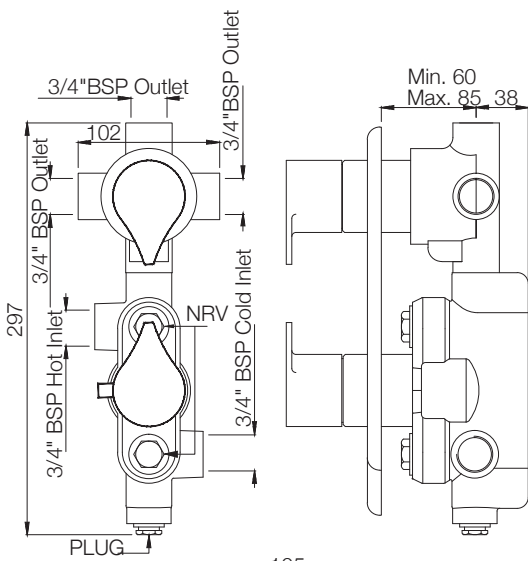

WALL FLANGE

TIA-73683N