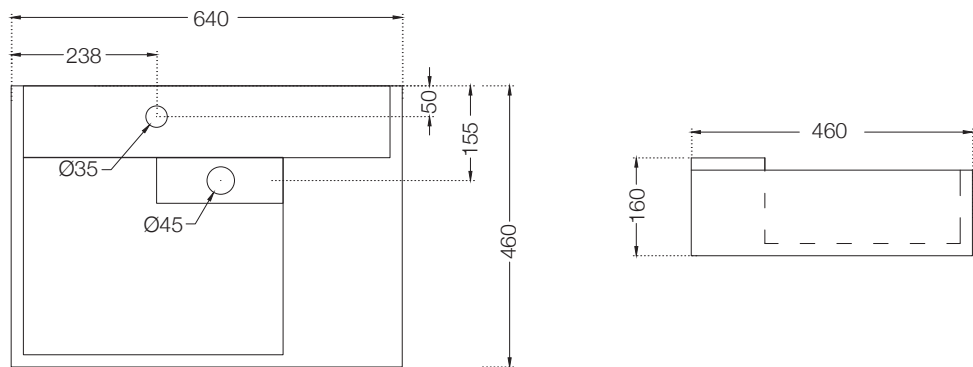

LIS-WHT-71931