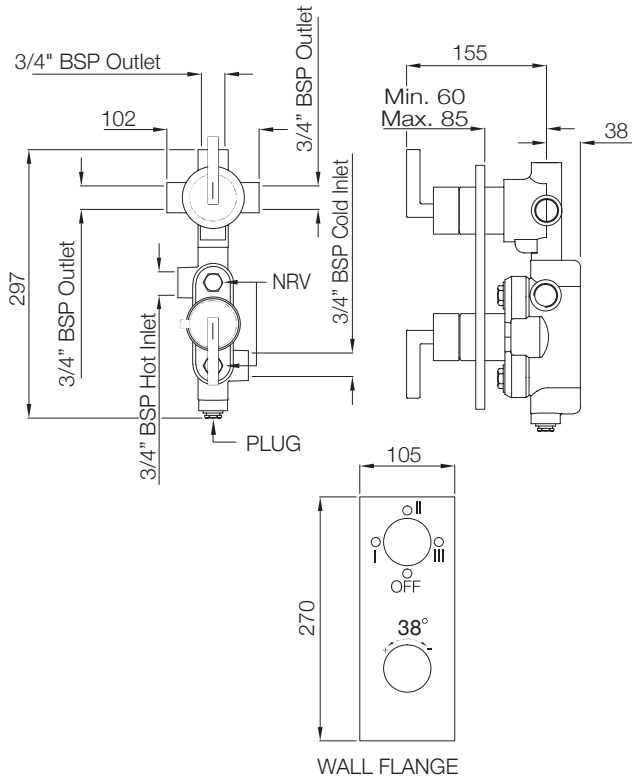

LIN-71681N

LIN-71683N