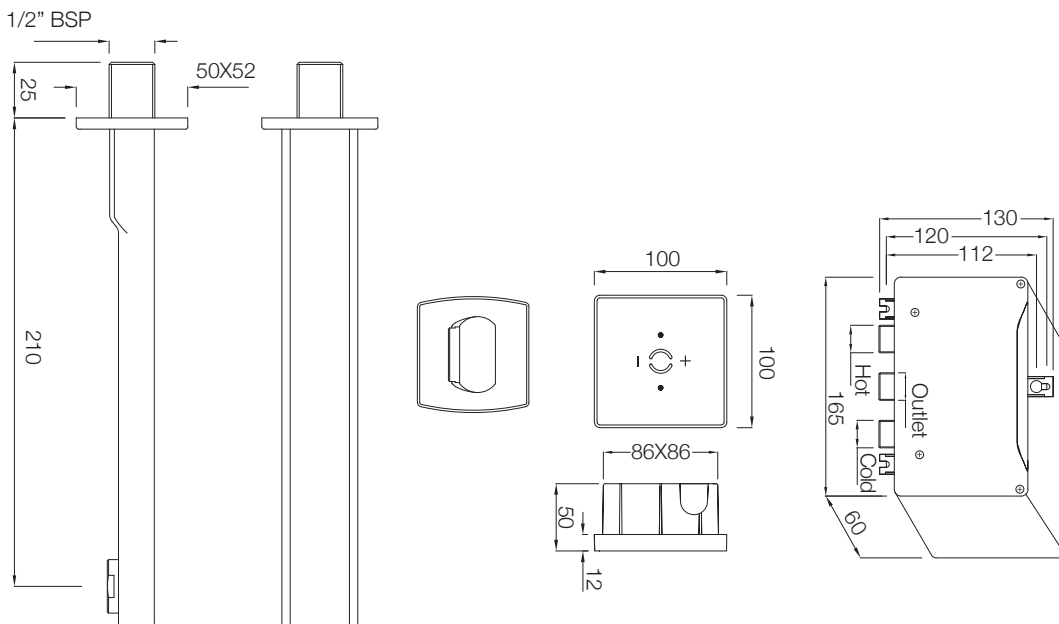

I-TAP

ITP-505011B

ITP-505005B

ITP-505231

SHOWERTRONIC

STC-CHR-70000

STC-CHR-70683

ARTIZE SELECT