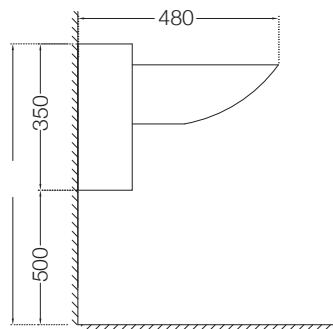

ADS-WHT-64801