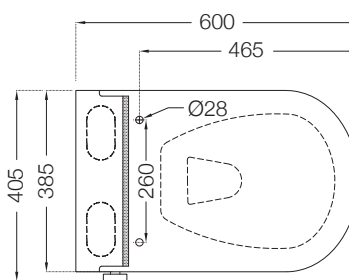

IAS-WHT-79953BIPP