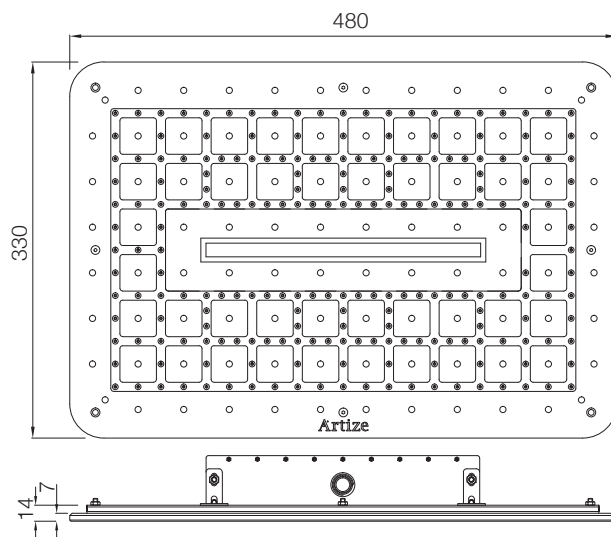

OSA-ACY-70043