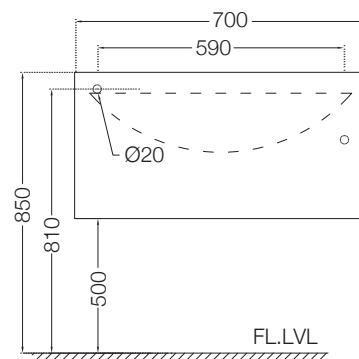

ADS-WHT-64801