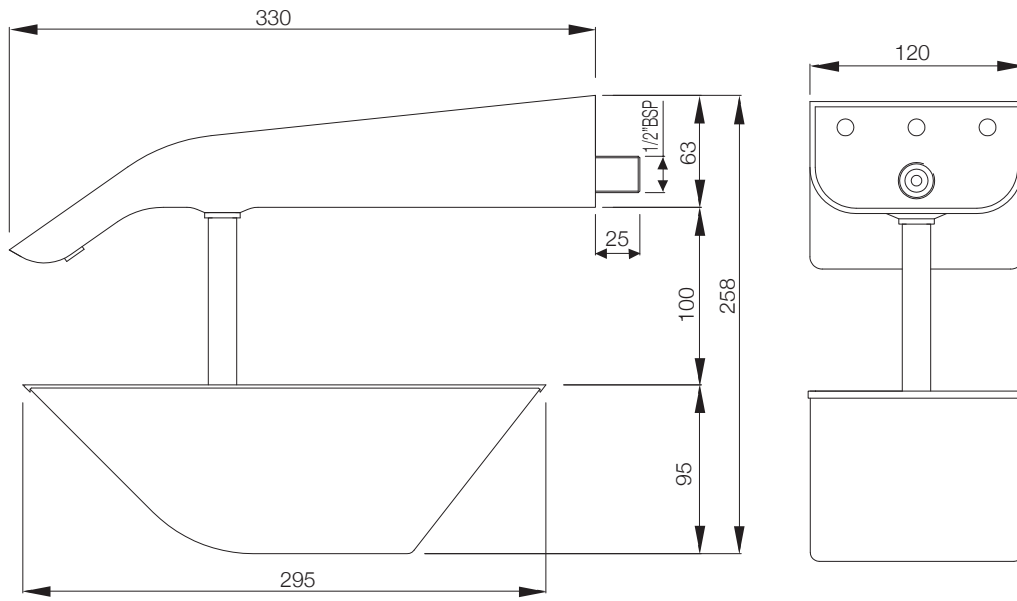

TUMBLE RAIN

OSA-7006 I

258