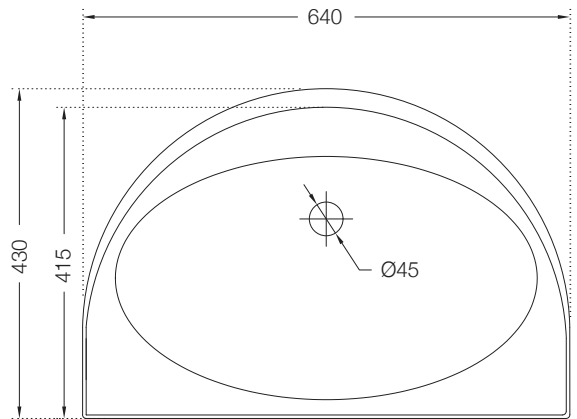

Aluminum Key

CNF-69065K