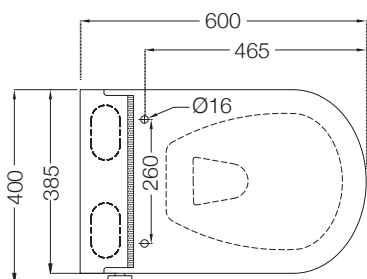

IAS-BLW-79953BIPP