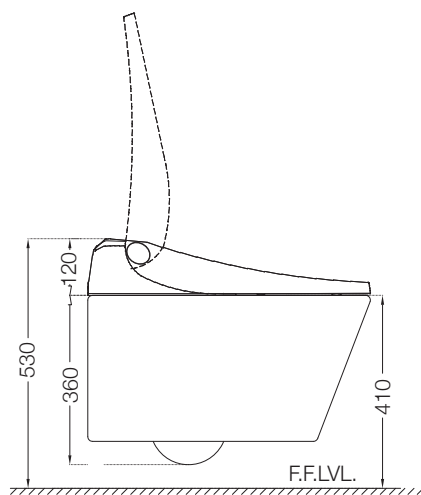

IAS-WHT-79953BIPP