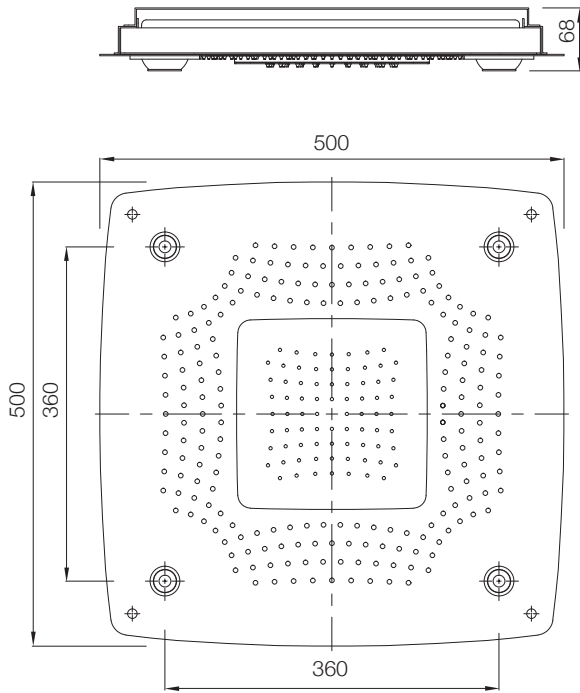

OSA-70021
OSA-70021iV6