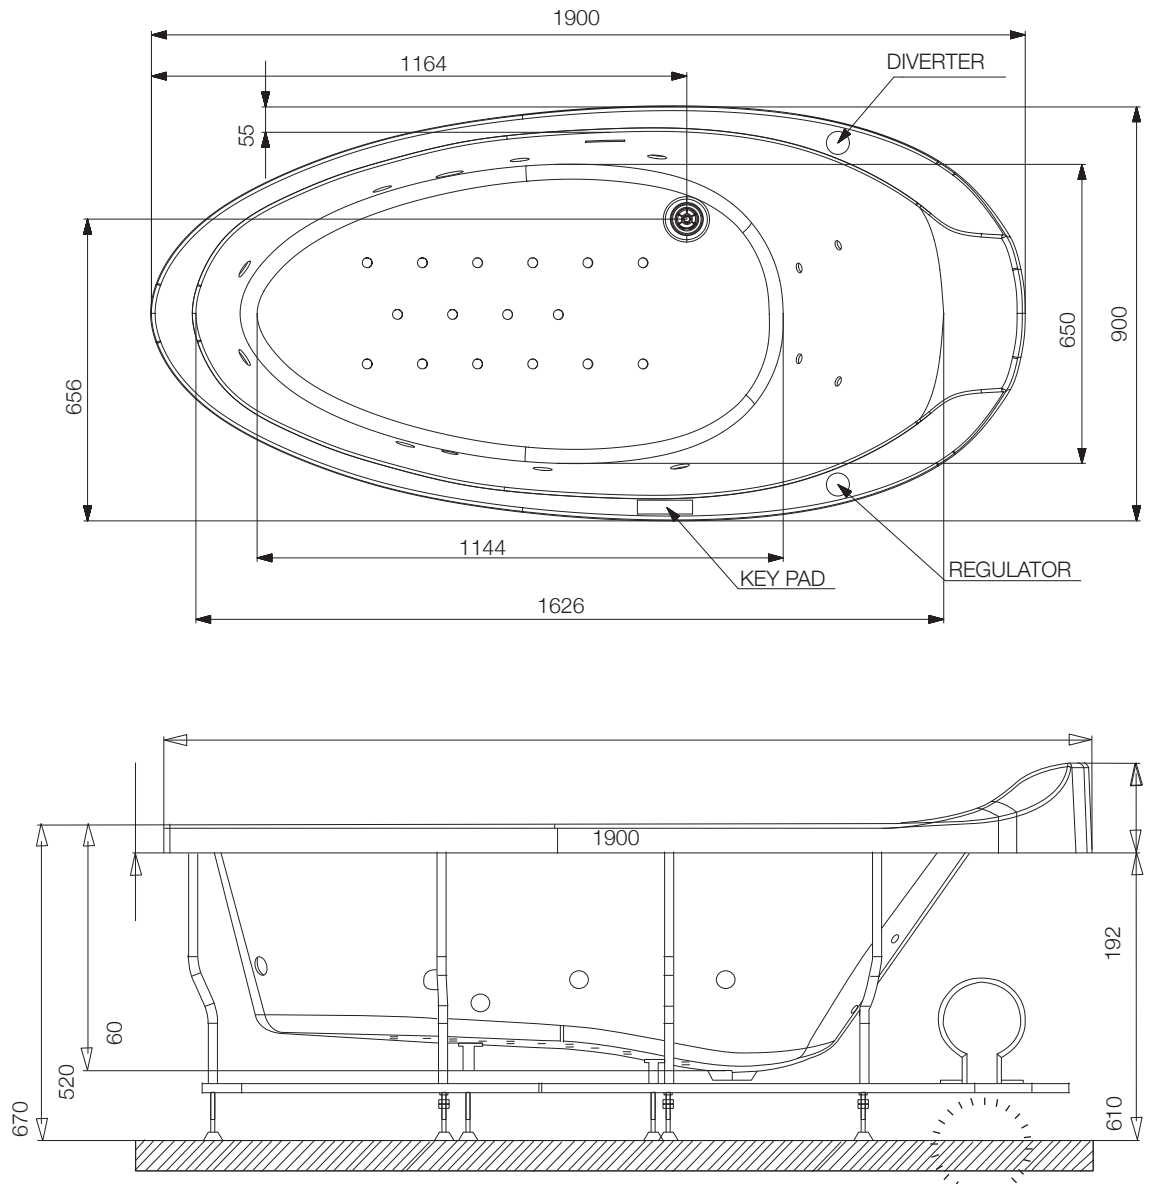

AWL-WHT-TIAARA190CX