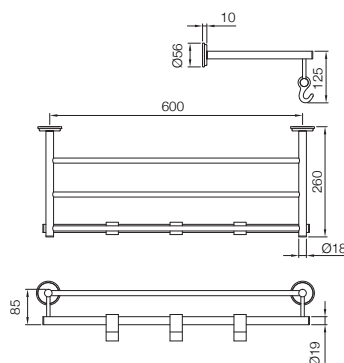

AEC-1181NA
Towel Shelf 450 mm long with Lower Hangers, Stainless Steel

AEC-1181N
Towel Shelf 600 mm long with Lower Hangers, Stainless Steel

BATH ACCESSORIES

AEC-1191N
Single Robe Hook

ELEMENTS

SANITARYWARE