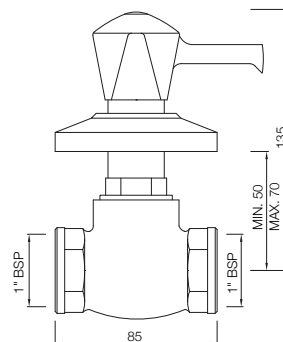

TQT-526AF
2-Way Angle Valve with Wall Flange

TROPICAL

TAPS

TQT-514E
In-wall Stop Valve with Sliding Flange 15mm

TQT-514F
In-wall Stop Valve with Sliding Flange 20mm

TRF-551
Flush Valve with Wall Flange
Size 25mm with Lever Handle