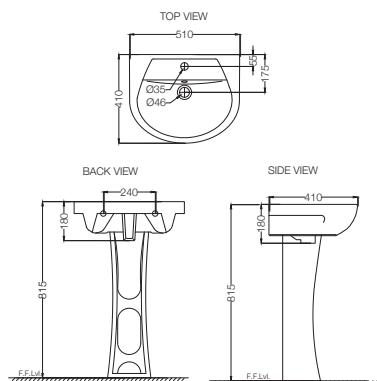

COSMO | Sanitaryware

CMS-WHT-103751P180SPP

Bowl For Coupled WC With PP Soft Close Seat Cover, Hinges, Fixing Accessories And Accessories Set, Size: 400x665x810 mm, P Trap - 180 mm

CMS-WHT-103201

Cistern With Dual Flush Cistern Fitting For 103751S220SPP / NPP, 103751P180NPP/ SPP

CMS-WHT-103801

Wall Hung Basin With Fixing Accessories, Size: 540x395x185 mm

CMS-WHT-103301

Full Pedestal For 103801, 103803

CMS-WHT-103803

Wall Hung Basin With Fixing Accessories, Size: 510x410x180 mm

CMS-WHT-103301

Full Pedestal For 103801, 103803

CMS-WHT-103801
 Wall Hung Basin With Fixing Accessories,
 Size: 540x395x185 mm
CMS-WHT-103305
 Half Pedestal With Fixing Accessories
 For 103801, 103803

CMS-WHT-103803
 Wall Hung Basin With Fixing Accessories,
 Size: 510x410x180 mm
CMS-WHT-103305
 Half Pedestal With Fixing Accessories
 For 103801, 103803