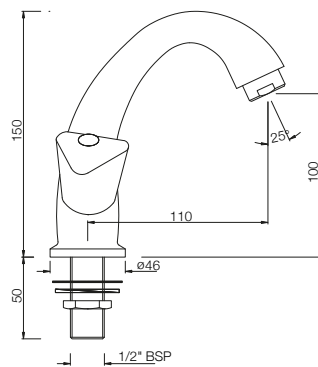

BASIN | Quarter Turn

TQT-516A

Monoblock Basin Mixer with 'U' Shape
Round Casted Spout & 375mm Long
Braided Hoses

TQT-510

Basin Tap with Left Hand Operating Knob

TQT-510A

Basin Tap with Right Hand Operating Knob