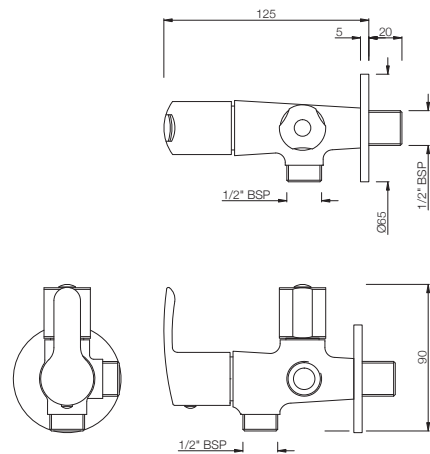

COS-103041
2-Way Bib Tap with Wall Flange

COSMO

TAPS

COS-103107
Bib Tap Long Body with Wall Flange

COS-103053
Angle Valve with Wall Flange

COS-103067
2-Way Angle Valve with Wall Flange

COSMO

TAPS

COS-103069
In-wall Stop Valve, Reduced Body
with Adjustable Wall Flange,
Size 15mm

COS-103099
In-wall Stop Valve, Reduced Body
with Adjustable Wall Flange,
Size 20mm

COS-103081
In-wall Flush Valve with Wall Flange,
Size 25 mm