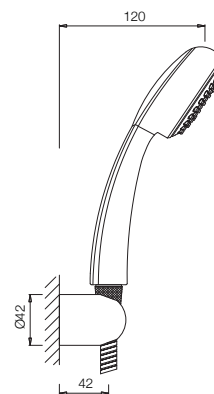

EOS-542A

Single Function 125mm dia
Round Shape Overhead Shower

EOS-1985

Single Function 80mm dia
Round Shape Overhead Shower

EOS-491

Single Function 70mm dia
Round Shape Overhead Shower

SHOWERS

OVERHEAD SHOWERS

EOS-1995

Multifunction 80mm dia Round Shape Overhead Shower with Normal & Massage Spray

HAND SHOWERS

SAE-1929SH555

Hand Shower Pack (Single Function 80mm dia Round Shape Hand Shower with 1.5M long spirochrome flex hose & wall bracket, 1929, 547D8 & 555)

SAE-551SH555

Hand Shower Pack (Single Function 70mm dia Round Shape Hand Shower with 1.5M long spirochrome flex hose & wall bracket, 551, 547D8 & 555)

SHOWERS

HAND SHOWERS

SAE-1931SH555

Hand Shower Pack (Multifunction 80mm dia Round Shape Hand Shower with 1.5M long spirochrome flex hose & wall bracket, 1931, 547D8 & 555)