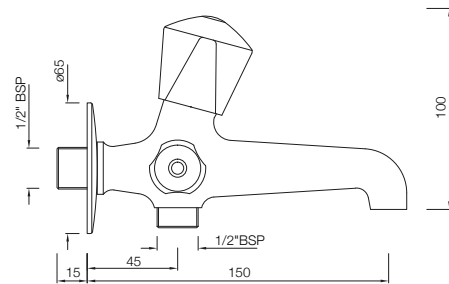

TQT-512AN
2-Way Bib Tap with Wall Flange