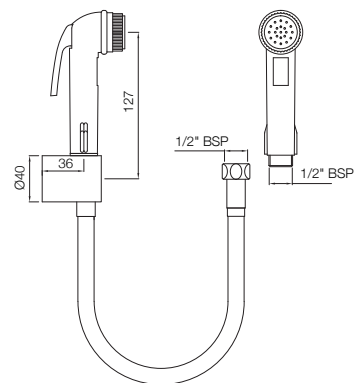

ALLIED

ALE-IVY-583
Health Faucet Kit (PVC Hose, Handset, ABS Body & Bracket)