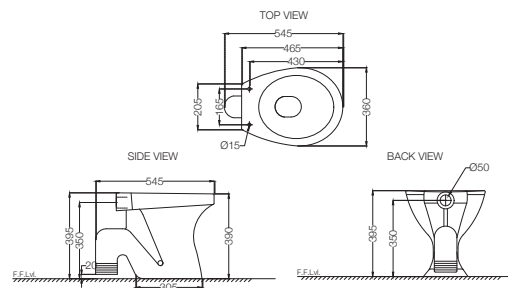

ELEMENTS | Sanitaryware

ECS-WHT-955SPP

Wall Hung WC With PP Soft Close Seat Cover, Hinges, Accessories Set, Size: 350x500x335 mm

ECS-WHT-551SSPP

EWC With PP Soft Close Seat Cover, Hinges, Fixing Accessories and Accessories Set, Size: 360x545x395 mm, S Trap

ECS-WHT-551PSPP

EWC With PP Soft Close Seat Cover, Hinges, Fixing Accessories, Size: 360x475x395 mm, P Trap

ELEMENTS | Sanitaryware

ECS-WHT-851S300SPPSM

Single Piece WC With PP Soft Close Slim Seat Cover, Hinges, Dual Flush Cistern Fitting, Fixing Accessories And Accessories Set, Size: 360x705x705 mm, S Trap- 300 mm