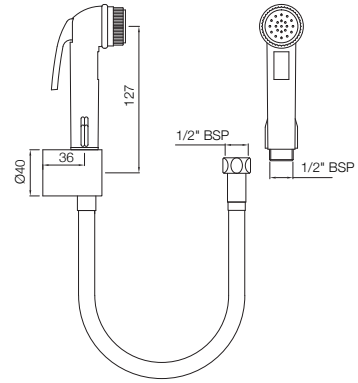

ALLIED

ALE-BLK-585
Health Faucet Kit (Easy flex Chrome Hose, Handset, ABS Body & Bracket)