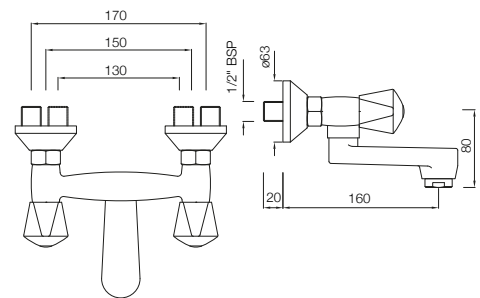

TROPICAL

BATH & SHOWER

Bath and shower mixer with provision for Overhead shower with 115mm Long Bend Pipe on Upper Side

Bath & Shower Mixer 3-in-1 System with Provision for Hand Shower & Overhead Shower Complete with 115mm Long Bend Pipe, Wall Mounted

Bath Filler, Wall Mounted