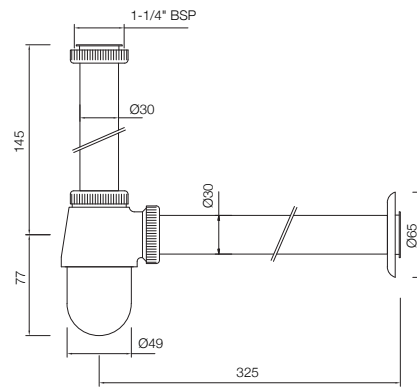

ALE-544NHT
Basin Waste Half Thread 32mm, Slotted

ALE-544NFT
Basin Waste Full Thread 32mm, Unslotted

ALLIED

ALE-773ML190X125

Bottle Trap with 190mm & 125mm Long Wall Connection Pipes

ALE-773ML300X125

Bottle Trap with 300mm & 125mm Long Wall Connection Pipes