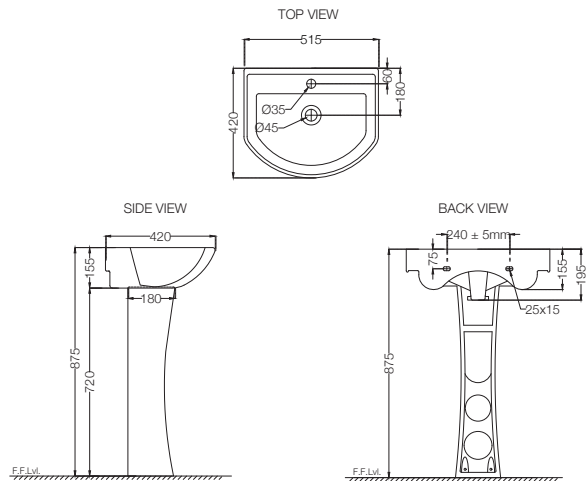

Bowl With Cistern For Coupled WC With PP Soft Close Seat Cover, Hinges, Dual Flush Cistern Fitting, Fixing Accessories And Accessories Set, Size: 390x670x780mm, P Trap- 180 mm

ECS-WHT-451

Orissa Pan,
Size: 440x575x250 mm

ECS-WHT-451LE

Orissa Pan With L Bend
And Extension, Size: 440x575x250 mm

ECS-WHT-455

Asian Pan,
Size: 450x535x180 mm

ECS-WHT-455LE

Asian Pan With L Bend
And Extension, Size: 450x535x180 mm

ECS-WHT-931

Table Top Basin,
Size: 385x380x135 mm

ELEMENTS | Sanitaryware

ECS-WHT-901
Table Top Basin,
Size: 355x350x145 mm

ECS-WHT-703
Under Counter Basin With Fixing Accessories,
Size: 510x405x185 mm, Shape: Oval

ECS-WHT-803
Wall Hung Basin With Fixing Accessories,
Size: 455x350x165 mm

ELEMENTS | Sanitaryware

ECS-WHT-801
 Wall Hung Basin With Fixing Accessories,
 Size: 555x410x205 mm
ECS-WHT-301
 Full Pedestal For ECS-WHT-801, 805

ECS-WHT-805
 Wall Hung Basin with Fixing Accessories,
 Size: 515x420x195 mm
ECS-WHT-301
 Full Pedestal for ECS-WHT-801, 805