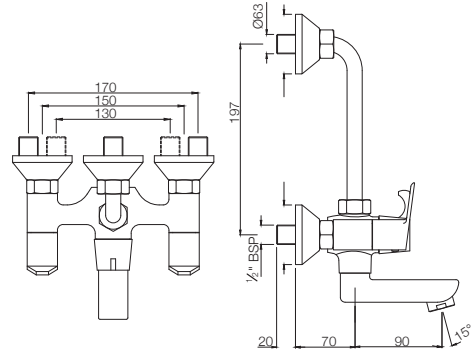

ASPIRE

BATH & SHOWER

APR-101273

Bath and shower mixer with provision for Overhead shower with 115mm Long Bend Pipe on Upper Side

APR-101281

Bath & Shower Mixer 3-in-1 System with Provision for Hand Shower & Overhead Shower Complete with 115mm Long Bend Pipe, Wall Mounted

KITCHEN

APR-101309N

Sink Mixer with Swivel Spout, Wall Mounted