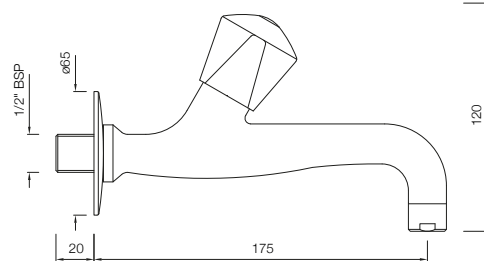

TQT-512A
2-Way Bib Tap Long Body with Wall Flange