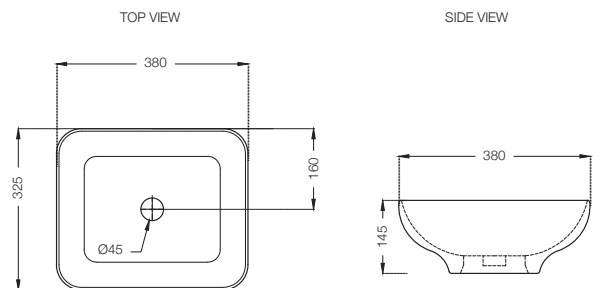

AIS-WHT-101751P180SPPSMZ
 Bowl With Cistern For Coupled WC With PP Soft Close Slim Seat Cover,
 Hinges, Dual Flush Cistern Fitting, Fixing Accessories And Accessories
 Set, Size: 395x680x775 mm, P Trap-180 mm

ASPIRE | Sanitaryware

AIS-WHT-101901
Table Top Basin,
Size: 470x360x130

AIS-WHT-101903
Table Top Basin,
Size: 440x390x145 mm

AIS-WHT-101905
Table Top Basin,
Size: 380x325x145 mm

ASPIRE | Sanitaryware

AIS-WHT-101701
Under Counter Basin With Fixing Accessories,
Size: 490x380x170 mm, Shape-Rectangular
MRP: Rs. 1,790

AIS-WHT-101801
Wall Hung Basin With Fixing Accessories,
Size: 505x410x185 mm

AIS-WHT-101301
Full Pedestal For AIS-WHT-101801

AIS-WHT-101801
Wall Hung Basin With Fixing Accessories,
Size: 505x410x185 mm

AIS-WHT-101305
Half Pedestal With Fixing Accessories
For AIS-WHT- 101801