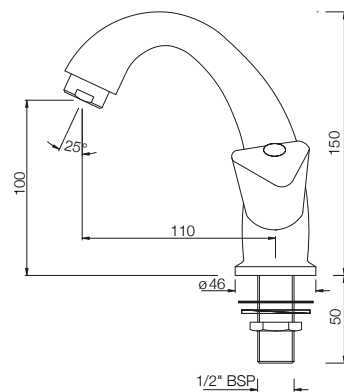

BASIN | Quarter Turn

TQT-516A

Monoblock Basin Mixer with 'U' Shape
Round Casted Spout & 375mm Long
Braided Hoses

TQT-510

Basin Tap with Left Hand Operating Knob

TQT-510A

Basin Tap with Right Hand Operating Knob