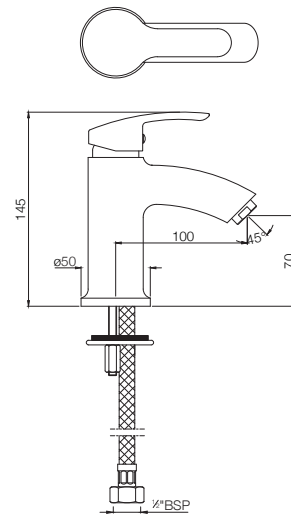

AIS-WHT-101801
Wall Hung Basin With Fixing Accessories,
Size: 505x410x185 mm

AIS-WHT-101301
Full Pedestal For AIS-WHT-101801

AIS-WHT-101801
Wall Hung Basin With Fixing Accessories,
Size: 505x410x185 mm

AIS-WHT-101305
Half Pedestal With Fixing Accessories
For AIS-WHT- 101801

COSMO

SINGLE LEVER

COSMO

BASIN | Single Lever

COS-103011NB

Single Lever Basin Mixer without Popup Waste, with 375mm Long Braided Hoses

COS-103005NB

Single Lever High Neck Basin Mixer without Popup Waste, with 600mm Long Braided Hoses