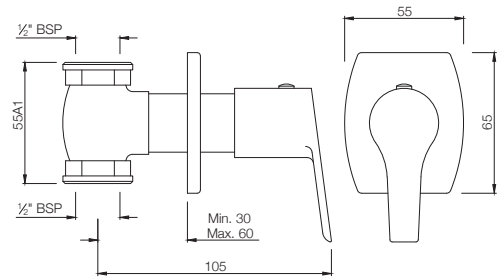

APR-101099
In-wall Stop Valve, Reduced Body
with Adjustable Wall Flange,
Size 20mm