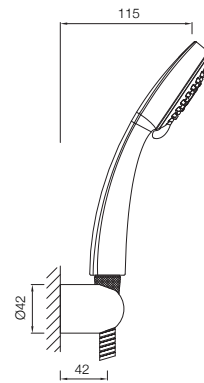

EOS-1995

Multifunction 80mm dia Round Shape Overhead Shower with Normal & Massage Spray

HAND SHOWERS

SAE-1929SH555

Hand Shower Pack (Single Function 80mm dia Round Shape Hand Shower with 1.5M long spirochrome flex hose & wall bracket, 1929, 547D8 & 555)

SAE-551SH555

Hand Shower Pack (Single Function 70mm dia Round Shape Hand Shower with 1.5M long spirochrome flex hose & wall bracket, 551, 547D8 & 555)

SHOWERS

HAND SHOWERS

SAE-1931SH555

Hand Shower Pack (Multifunction 80mm dia Round Shape Hand Shower with 1.5M long spirochrome flex hose & wall bracket, 1931, 547D8 & 555)