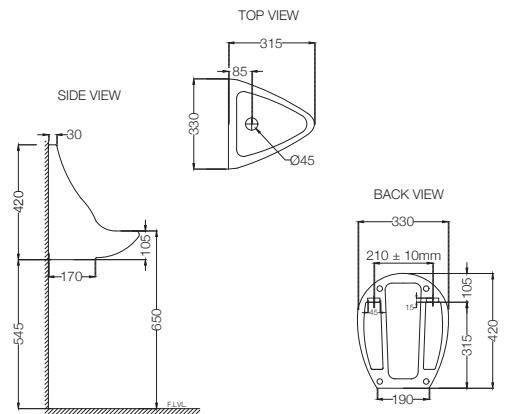

ELEMENTS | Sanitaryware

ECS-WHT-801
 Wall Hung Basin With Fixing Accessories,
 Size: 555x410x205 mm
ECS-WHT-301
 Full Pedestal For ECS-WHT-801, 805

ECS-WHT-805
 Wall Hung Basin with Fixing Accessories,
 Size: 515x420x195 mm
ECS-WHT-301
 Full Pedestal for ECS-WHT-801, 805

ECS-WHT-811
 Wall Hung Basin With Fixing Accessories,
 Size: 400x305x125 mm
ECS-WHT-305
 Half Pedestal With Fixing Accessories
 For ECS-WHT-811

ELEMENTS | Sanitaryware

ECS-WHT-813
 Wall Hung Basin With Fixing Accessories,
 Size: 455x375x160 mm

ECS-WHT-307
 Half Pedestal With Fixing Accessories
 For ECS-WHT-813

ECS-WHT-253
 Urinal With Fixing Accessories,
 Size: 330x315x420 mm

SANITARYWARE BOWLS

In its Sanitaryware range, Essco also provides you with a wide range of designs and features in bowls, cisterns and more. Sanitaryware items mentioned below can be purchased separately as per your requirement.