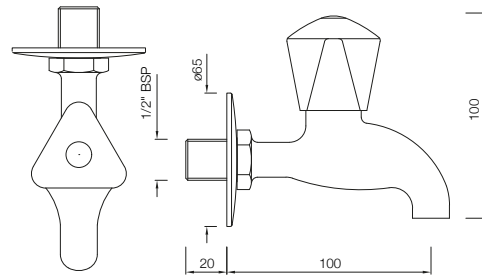

TROPICAL

KITCHEN

TQT-523S
Sink Pillar Tap with Swivel Pipe Spout

TAPS

TQT-511F
Bib Tap Short Body with Wall Flange

TQT-511AF
Bib Tap With Nozzle & Wall Flange

TROPICAL

TAPS