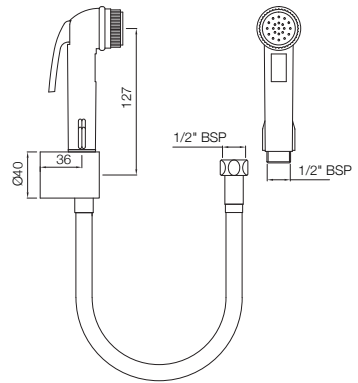

ALE-CHR-585
Health Faucet Kit (Easy flex Chrome Hose, Handset, ABS Body & Bracket)

ALLIED

ALE-IVY-585
Health Faucet Kit (Easy flex Chrome Hose, Handset, ABS Body & Bracket)

ALE-BLK-585
Health Faucet Kit (Easy flex Chrome Hose, Handset, ABS Body & Bracket)