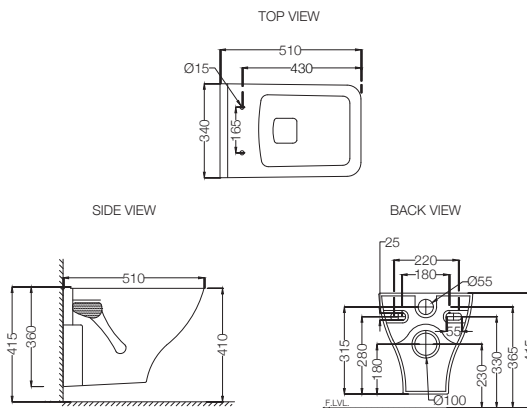

AIS-WHT-101951SPPSM
 Wall Hung WC With
 PP Soft Close Slim Seat Cover,
 Hinges, Accessories Set,
 Size: 340x510x360 mm

AIS-WHT-101751S220SPPSMZ
 Bowl With Cistern For Coupled WC With PP Soft Close Slim Seat Cover,
 Hinges, Dual Flush Cistern Fitting, Fixing Accessories and
 Accessories Set, Size: 395x680x775 mm, S Trap- 220 mm