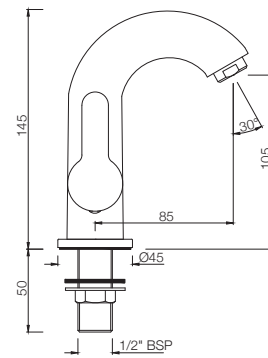

BASIN | Quarter Turn

COS-103001M
Basin Tap 1/2 Inch

COSMO

BASIN

COS-103021M
High Neck Basin Tap

COS-103123
Basin Tap with Left Hand Operating Knob

COS-103127
Basin Tap with Right Hand Operating Knob

COSMO