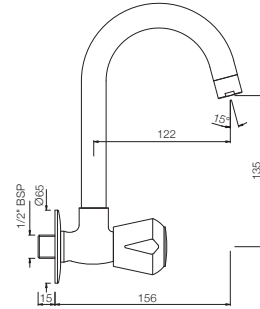

MQT-520KN

Bath Filler, Wall Mounted

MARVEL

KITCHEN

MQT-522SF
Sink Tap with Wall Flange,
Swivel Pipe Spout

MQT-523S
Sink Pillar Tap with Swivel Pipe Spout

MQT-521S
Sink Mixer with Swivel Pipe Spout,
Wall Mounted