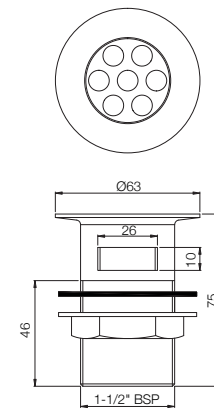

SAE-551SH555

Hand Shower Pack (Single Function 70mm dia Round Shape Hand Shower with 1.5M long spirochrome flex hose & wall bracket, 551, 547D8 & 555)

SHOWERS

HAND SHOWERS

SAE-1931SH555

Hand Shower Pack (Multifunction 80mm dia Round Shape Hand Shower with 1.5M long spirochrome flex hose & wall bracket, 1931, 547D8 & 555)

ALE-544NHT
Basin Waste Half Thread 32mm, Slotted

ALE-544NFT
Basin Waste Full Thread 32mm, Unslotted

ALLIED

ALE-773ML190X125

Bottle Trap with 190mm & 125mm Long Wall Connection Pipes

ALE-773ML300X125

Bottle Trap with 300mm & 125mm Long Wall Connection Pipes