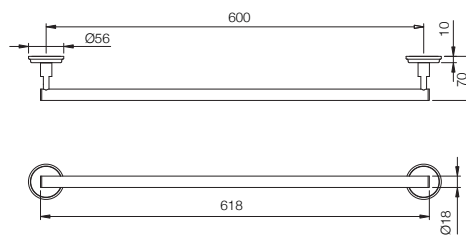

AEC-1111NB

Towel Rail 450mm Long, Stainless Steel