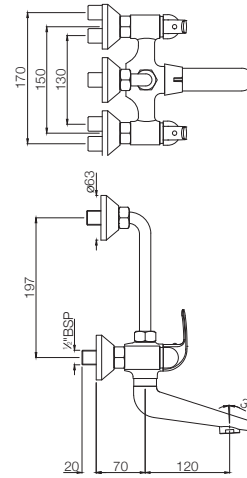

ORB-105127
Basin Tap with Right Hand
Operating Knob

ORBIT

BATH & SHOWER

ORB-105273

Bath and shower mixer with provision for Overhead shower with 115mm Long Bend Pipe on Upper Side

ORB-105281

Bath & Shower Mixer 3-in-1 System with Provision for Hand Shower & Overhead Shower Complete with 115mm Long Bend Pipe, Wall Mounted