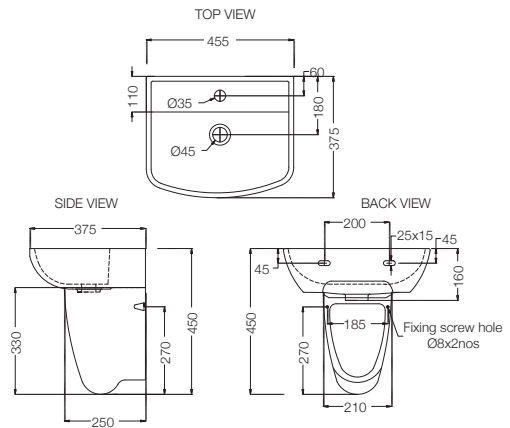

ELEMENTS | Sanitaryware

ECS-WHT-801
 Wall Hung Basin With Fixing Accessories,
 Size: 555x410x205 mm
ECS-WHT-301
 Full Pedestal For ECS-WHT-801, 805

ECS-WHT-805
 Wall Hung Basin with Fixing Accessories,
 Size: 515x420x195 mm
ECS-WHT-301
 Full Pedestal for ECS-WHT-801, 805

ECS-WHT-811
 Wall Hung Basin With Fixing Accessories,
 Size: 400x305x125 mm
ECS-WHT-305
 Half Pedestal With Fixing Accessories
 For ECS-WHT-811

ELEMENTS | Sanitaryware

ECS-WHT-813
 Wall Hung Basin With Fixing Accessories,
 Size: 455x375x160 mm

ECS-WHT-307
 Half Pedestal With Fixing Accessories
 For ECS-WHT-813

ECS-WHT-253
 Urinal With Fixing Accessories,
 Size: 330x315x420 mm

SANITARYWARE BOWLS

In its Sanitaryware range, Essco also provides you with a wide range of designs and features in bowls, cisterns and more. Sanitaryware items mentioned below can be purchased separately as per your requirement.