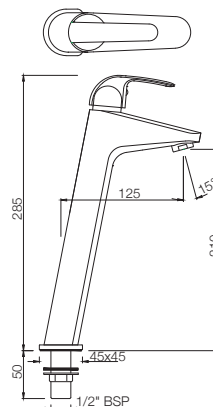

ORB-105119
Single Lever Bath & Shower Mixer, Wall Mounted

ORB-105149
Single Lever Shower Mixer, Wall Mounted

BASIN | Quarter Turn

ORB-105001N
Basin Tap 1/2 Inch

ORBIT

BASIN

ORB-105021N
High Neck Basin Tap

ORB-105123
Basin Tap with Left Hand
Operating Knob