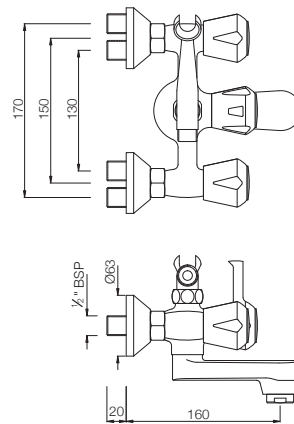

MARVEL

MQT-510AKN
Basin Tap with Right Hand Operating Knob

BATH & SHOWER