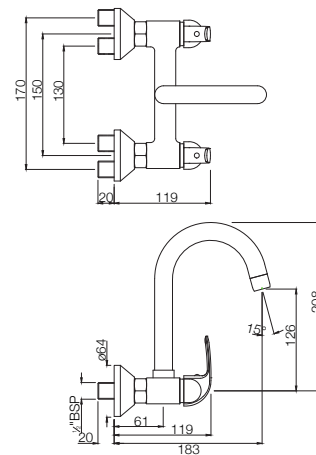

ORBIT

BATH & SHOWER

ORB-105273

Bath and shower mixer with provision for Overhead shower with 115mm Long Bend Pipe on Upper Side

ORB-105281

Bath & Shower Mixer 3-in-1 System with Provision for Hand Shower & Overhead Shower Complete with 115mm Long Bend Pipe, Wall Mounted

KITCHEN

ORB-105309

Sink Mixer with Swivel Spout, Wall Mounted