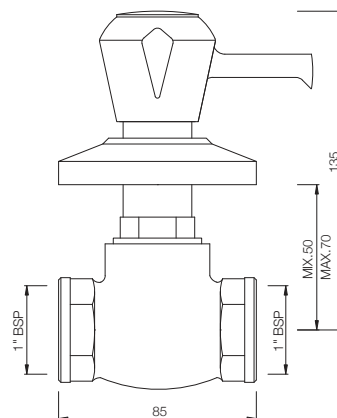

Flush Valve with Wall Flange
Size 25mm with Lever Handle

MARVEL

TAPS

MVF-553

Flush Valve with Wall Flange
Size 25mm with Plain Knob

TROPICAL

QUARTER TURN

Experience TROPICAL waves in your bathroom.