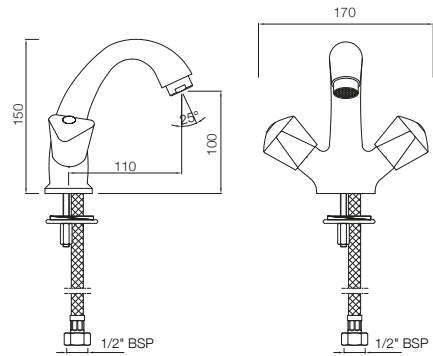

BASIN | Quarter Turn

TQT-516A

Monoblock Basin Mixer with 'U' Shape
Round Casted Spout & 375mm Long
Braided Hoses

TQT-510

Basin Tap with Left Hand Operating Knob

TQT-510A

Basin Tap with Right Hand Operating Knob