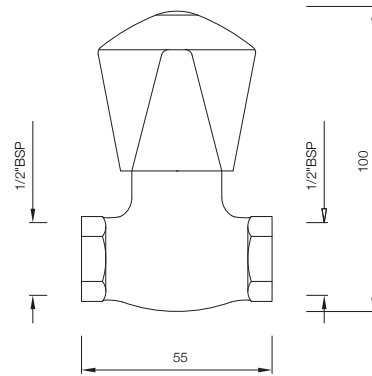

TQT-512
Bib Tap Long Body with Wall Flange

TQT-512A
2-Way Bib Tap Long Body with Wall Flange

TQT-512AN
2-Way Bib Tap with Wall Flange

TROPICAL

TAPS

TQT-513B
Stop Valve Female End

TQT-526NF
Angle Valve with Wall Flange