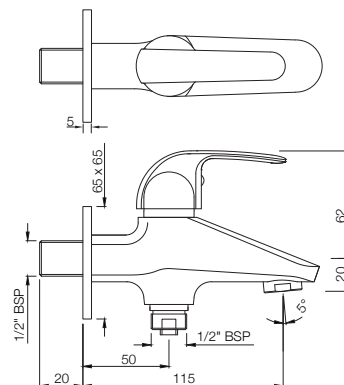

ORB-105041
2-Way Bib Tap with Wall Flange

ORBIT

TAPS

ORB-105107
Bib Tap Long Body with Wall Flange

ORB-105053
Angle Valve with Wall Flange

ORB-105067
2-Way Angle Valve with Wall Flange

ORBIT

TAPS