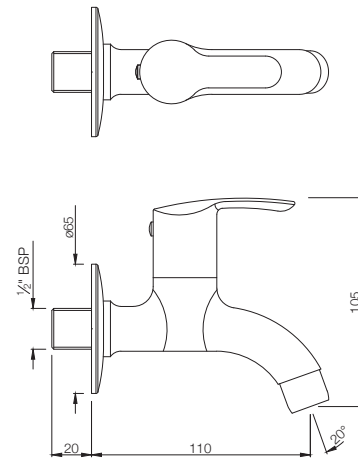

KITCHEN

COS-103309N

Sink Mixer with Swivel Spout, Wall Mounted

COSMO

KITCHEN

COS-103347N
Sink Tap with Swivel Spout

TAPS

COS-103037
Bib Tap with Wall Flange