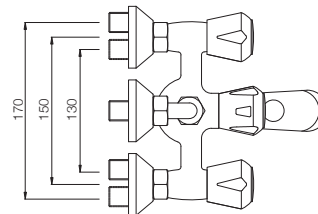

MQT-520KN

Bath Filler, Wall Mounted