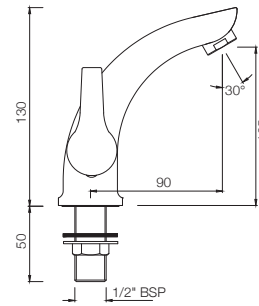

BASIN | Quarter Turn

APR-101001M
Basin Tap 1/2 Inch

ASPIRE

BASIN

APR-101021M
High Neck Basin Tap

APR-101123
Basin Tap with Left Hand Operating Knob

APR-101127
Basin Tap with Right Hand Operating Knob

ASPIRE