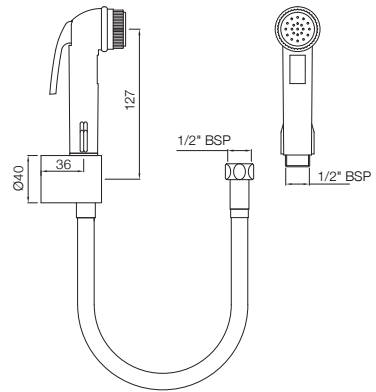

ALE-544NHT
Basin Waste Half Thread 32mm, Slotted

ALE-544NFT
Basin Waste Full Thread 32mm, Unslotted

ALLIED

ALE-773ML190X125

Bottle Trap with 190mm & 125mm Long Wall Connection Pipes

ALE-773ML300X125

Bottle Trap with 300mm & 125mm Long Wall Connection Pipes

ALE-CHR-583

Health Faucet Kit (PVC Hose, Handset, ABS Body & Bracket)

ALLIED

ALE-BLK-583
Health Faucet Kit (PVC Hose, Handset, ABS Body & Bracket)

ALE-IVY-583
Health Faucet Kit (PVC Hose, Handset, ABS Body & Bracket)