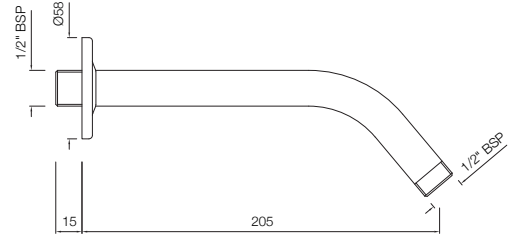

ALE-055
In-wall Body of Single Lever Diverter with 35mm Cartridge