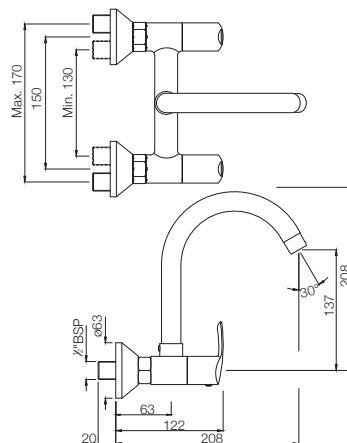

COSMO

BATH & SHOWER

COS-103273

Bath and shower mixer with provision for Overhead shower with 115mm Long Bend Pipe on Upper Side

COS-103281

Bath & Shower Mixer 3-in-1 System with Provision for Hand Shower & Overhead Shower Complete with 115mm Long Bend Pipe, Wall Mounted

KITCHEN

COS-103309N

Sink Mixer with Swivel Spout, Wall Mounted