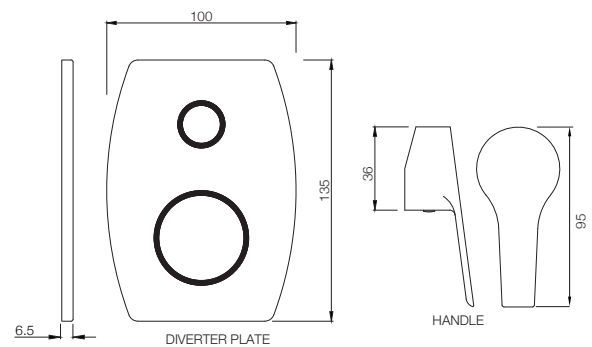

BATH & SHOWER

APR-101055NK

Exposed Part Kit of Single Lever In-wall Diverter (Suitable For Item ALE-055)