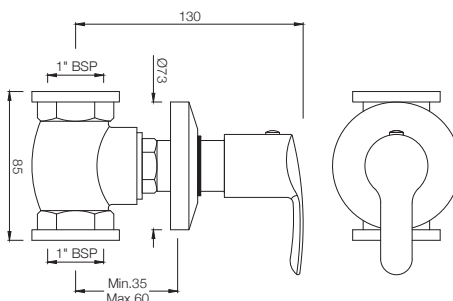

COS-103041
2-Way Bib Tap with Wall Flange

COSMO

TAPS

COS-103107
Bib Tap Long Body with Wall Flange

COS-103053
Angle Valve with Wall Flange

COS-103067
2-Way Angle Valve with Wall Flange

COSMO

TAPS

COS-103069
In-wall Stop Valve, Reduced Body
with Adjustable Wall Flange,
Size 15mm

COS-103099
In-wall Stop Valve, Reduced Body
with Adjustable Wall Flange,
Size 20mm

COS-103081
In-wall Flush Valve with Wall Flange,
Size 25 mm