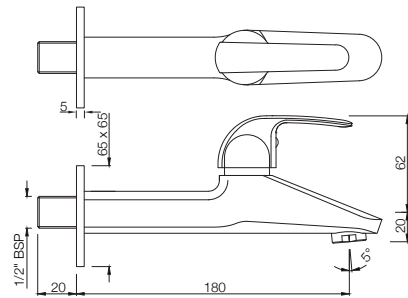

ORB-105041
2-Way Bib Tap with Wall Flange

ORBIT

TAPS

ORB-105107
Bib Tap Long Body with Wall Flange

ORB-105053
Angle Valve with Wall Flange

ORB-105067
2-Way Angle Valve with Wall Flange

ORBIT

TAPS