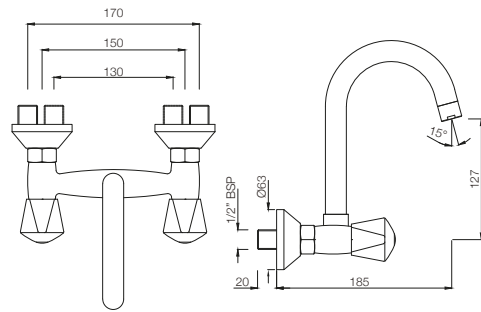

TQT-527S
Mono Sink Mixer with Swivel Pipe Spout