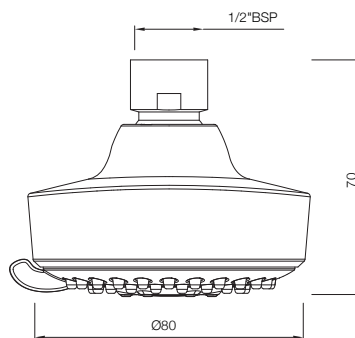

EOS-542A

Single Function 125mm dia
Round Shape Overhead Shower

EOS-1985

Single Function 80mm dia
Round Shape Overhead Shower

EOS-491

Single Function 70mm dia
Round Shape Overhead Shower

SHOWERS

OVERHEAD SHOWERS

EOS-1995

Multifunction 80mm dia Round Shape Overhead Shower with Normal & Massage Spray

HAND SHOWERS

SAE-1929SH555

Hand Shower Pack (Single Function 80mm dia Round Shape Hand Shower with 1.5M long spirochrome flex hose & wall bracket, 1929, 547D8 & 555)