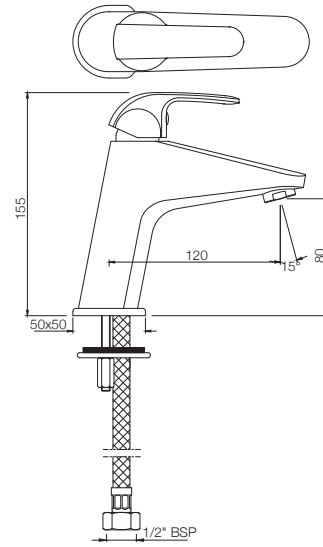

ORBIT

ORBIT

SINGLE LEVER

ORBIT

BASIN | Single Lever

ORB-105011B

Single Lever Basin Mixer without Popup Waste,
with 375mm Long Braided Hoses

ORB-105005B