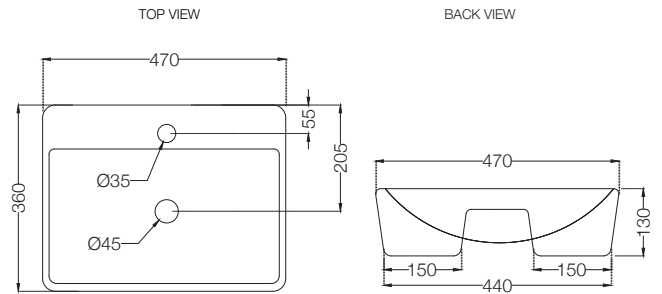

AIS-WHT-101903
Table Top Basin,
Size: 440x390x145 mm