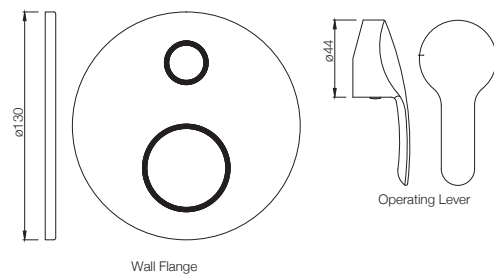

COSMO

BASIN | Single Lever

COS-103011NB

Single Lever Basin Mixer without Popup Waste, with 375mm Long Braided Hoses

COS-103005NB

Single Lever High Neck Basin Mixer without Popup Waste, with 600mm Long Braided Hoses

BATH & SHOWER

COS-103055NK

Exposed Part Kit of Single Lever In-wall Diverter (Suitable For Item ALE-055)