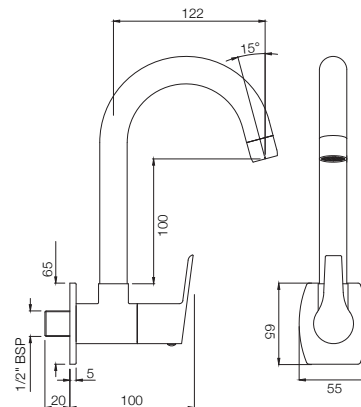

BATH & SHOWER

APR-101273

Bath and shower mixer with provision for Overhead shower with 115mm Long Bend Pipe on Upper Side

APR-101281

Bath & Shower Mixer 3-in-1 System with Provision for Hand Shower & Overhead Shower Complete with 115mm Long Bend Pipe, Wall Mounted

KITCHEN

APR-101309N

Sink Mixer with Swivel Spout, Wall Mounted

ASPIRE

KITCHEN

APR-101347N
Sink Tap with Swivel Spout

TAPS

APR-101037
Bib Tap with Wall Flange

APR-101041
2-Way Bib Tap with Wall Flange

ASPIRE

TAPS

APR-101107
Bib Tap Long Body with Wall Flange

APR-101053
Angle Valve with Wall Flange

APR-101067
2-Way Angle Valve with Wall Flange

ASPIRE

TAPS