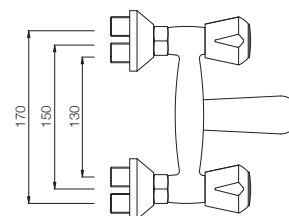

MARVEL

BATH & SHOWER

MQT-517BKN

Bath and Shower Mixer with provision for Overhead shower with 115mm Long Bend Pipe on Upper Side

MQT-519KN

Bath & Shower Mixer 3-in-1 System with Provision for Hand Shower & Overhead Shower Complete with 115mm Long Bend Pipe, Wall Mounted

MQT-520KN

Bath Filler, Wall Mounted