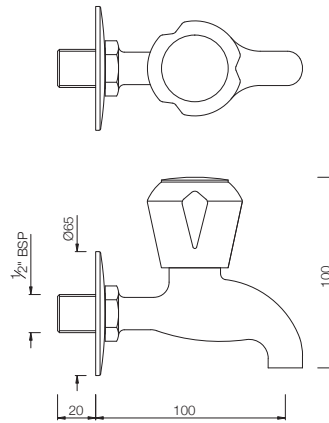

MQT-511AKNF
Bib Tap With Nozzle & Wall Flange