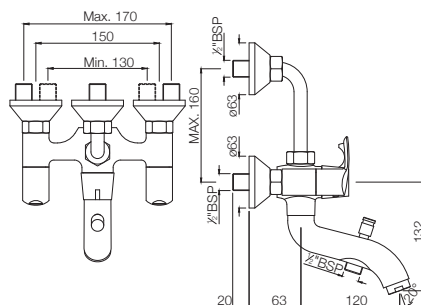

BATH & SHOWER

COS-103273

Bath and shower mixer with provision for Overhead shower with 115mm Long Bend Pipe on Upper Side

COS-103281

Bath & Shower Mixer 3-in-1 System with Provision for Hand Shower & Overhead Shower Complete with 115mm Long Bend Pipe, Wall Mounted