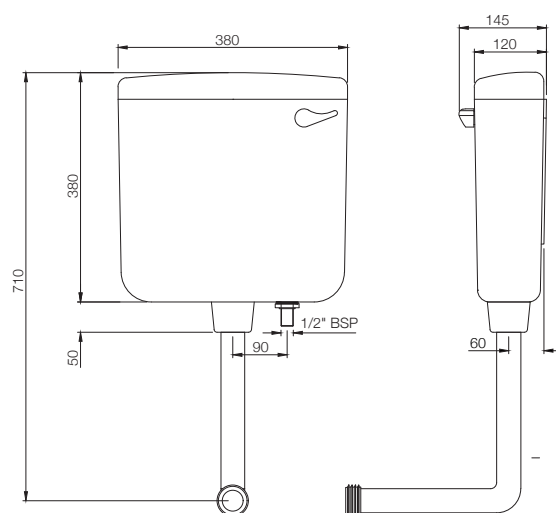

CISTERNS

ESH-WHT-183NT

Smart Single Flush Wall Hung Cistern
(Compatible with 39mm Drainage Pipes)
Installation Kit, but without Drainage Pipes (Suitable for Orissa Pan)

ESH-WHT-183NL

Smart Single Flush Wall Hung Cistern with 39mm
Drainage L-bend Pipe with Gasket & Installation Kit
(Suitable for EWC)