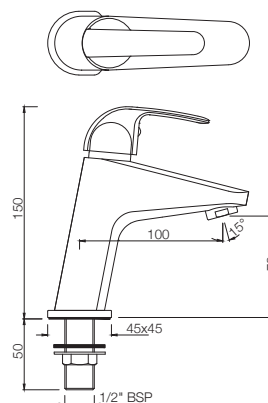

ORB-105119
Single Lever Bath & Shower Mixer, Wall Mounted

ORB-105149
Single Lever Shower Mixer, Wall Mounted

BASIN | Quarter Turn

ORB-105001N
Basin Tap 1/2 Inch

ORBIT

BASIN

ORB-105021N
High Neck Basin Tap

ORB-105123
Basin Tap with Left Hand
Operating Knob