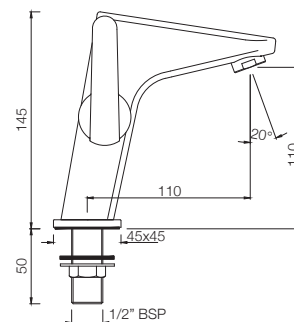

ORB-105119
Single Lever Bath & Shower Mixer, Wall Mounted

ORB-105149
Single Lever Shower Mixer, Wall Mounted

BASIN | Quarter Turn

ORB-105001N
Basin Tap 1/2 Inch

ORBIT

BASIN

ORB-105021N
High Neck Basin Tap

ORB-105123
Basin Tap with Left Hand
Operating Knob