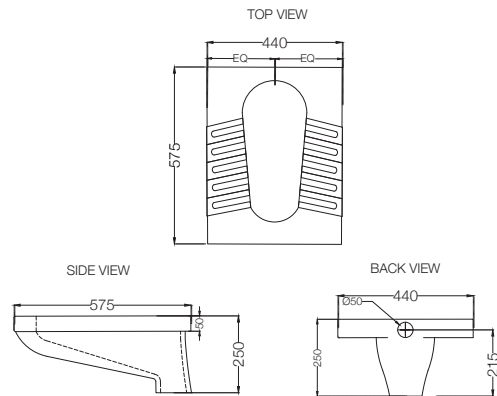

ECS-WHT-751S220SPPZ

Bowl With Cistern For Coupled WC With PP Soft Close Seat Cover, Hinges, Dual Flush Cistern Fitting, Fixing Accessories And Accessories Set, Size: 390x670x780 mm, S Trap- 220 mm

ECS-WHT-751P180SPPZ

Bowl With Cistern For Coupled WC With PP Soft Close Seat Cover, Hinges, Dual Flush Cistern Fitting, Fixing Accessories And Accessories Set, Size: 390x670x780mm, P Trap- 180 mm

ECS-WHT-451

Orissa Pan,
Size: 440x575x250 mm

ECS-WHT-451LE

Orissa Pan With L Bend
And Extension, Size: 440x575x250 mm

ECS-WHT-455

Asian Pan,
Size: 450x535x180 mm

ECS-WHT-455LE

Asian Pan With L Bend
And Extension, Size: 450x535x180 mm

ECS-WHT-931

Table Top Basin,
Size: 385x380x135 mm