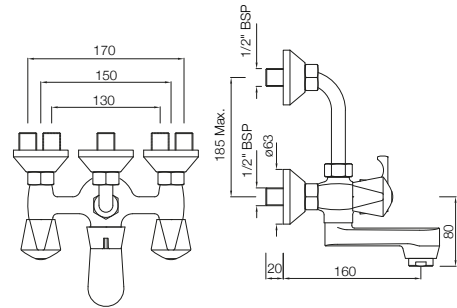

TQT-519

Bath & Shower Mixer 3-in-1 System with Provision for Hand Shower & Overhead Shower Complete with 115mm Long Bend Pipe, Wall Mounted