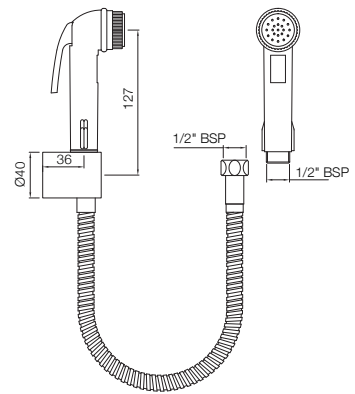

ALE-CHR-593
Health Faucet Kit (Flexible Chrome Hose, Handset, ABS Body & Bracket)

ALLIED

ALE-BLC-593
Health Faucet Kit (Flexible Chrome Hose, Handset, ABS Body & Bracket)

ALE-IVC-593
Health Faucet Kit (Flexible Chrome Hose, Handset, ABS Body & Bracket)