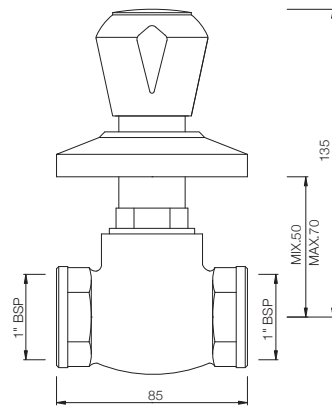

Flush Valve with Wall Flange
Size 25mm with Lever Handle

MARVEL

TAPS

MVF-553

Flush Valve with Wall Flange
Size 25mm with Plain Knob

TROPICAL

QUARTER TURN

Experience TROPICAL waves in your bathroom.