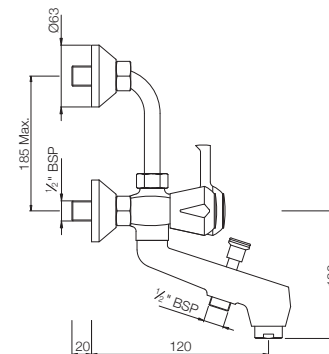

MQT-520KN

Bath Filler, Wall Mounted