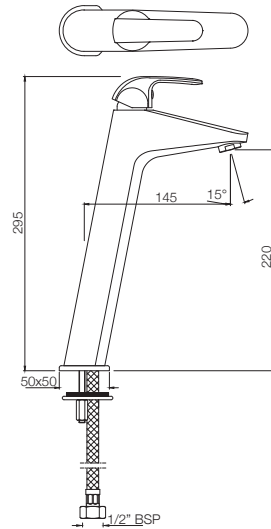

ORBIT

BASIN | Single Lever

ORB-105011B

Single Lever Basin Mixer without Popup Waste,
with 375mm Long Braided Hoses

ORB-105005B

Single Lever High Neck Basin Mixer without Popup Waste,
with 600mm Long Braided Hoses

BATH & SHOWER

ORB-105055K

Exposed Part Kit of Single Lever In-wall Diverter
(Suitable For Item ALE-055)