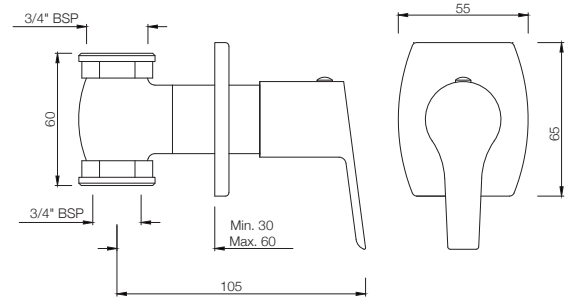

APR-101081
In-wall Flush Valve with Wall Flange,
Size 25 mm