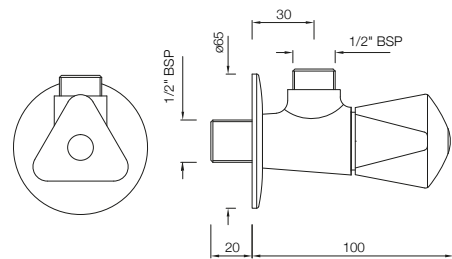

TQT-512
Bib Tap Long Body with Wall Flange

TQT-512A
2-Way Bib Tap Long Body with Wall Flange

TQT-512AN
2-Way Bib Tap with Wall Flange

TROPICAL

TAPS

TQT-513B
Stop Valve Female End

TQT-526NF
Angle Valve with Wall Flange