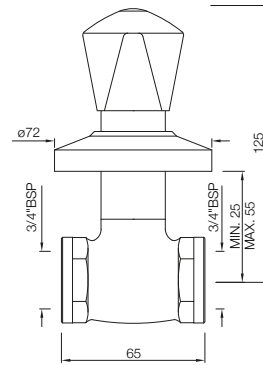

TQT-526AF
2-Way Angle Valve with Wall Flange

TROPICAL

TAPS

TQT-514E
In-wall Stop Valve with Sliding Flange 15mm

TQT-514F
In-wall Stop Valve with Sliding Flange 20mm

TRF-551
Flush Valve with Wall Flange
Size 25mm with Lever Handle