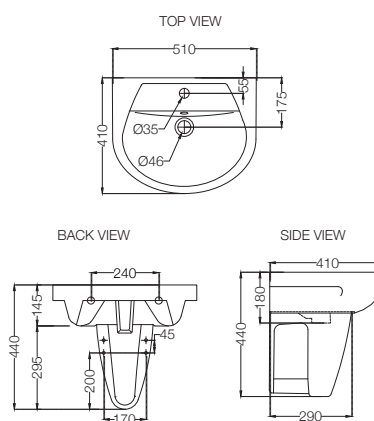

CMS-WHT-103801

Wall Hung Basin With Fixing Accessories, Size: 540x395x185 mm

CMS-WHT-103301

Full Pedestal For 103801, 103803

CMS-WHT-103803

Wall Hung Basin With Fixing Accessories, Size: 510x410x180 mm

CMS-WHT-103301

Full Pedestal For 103801, 103803

CMS-WHT-103801
 Wall Hung Basin With Fixing Accessories,
 Size: 540x395x185 mm
CMS-WHT-103305
 Half Pedestal With Fixing Accessories
 For 103801, 103803

CMS-WHT-103803
 Wall Hung Basin With Fixing Accessories,
 Size: 510x410x180 mm
CMS-WHT-103305
 Half Pedestal With Fixing Accessories
 For 103801, 103803