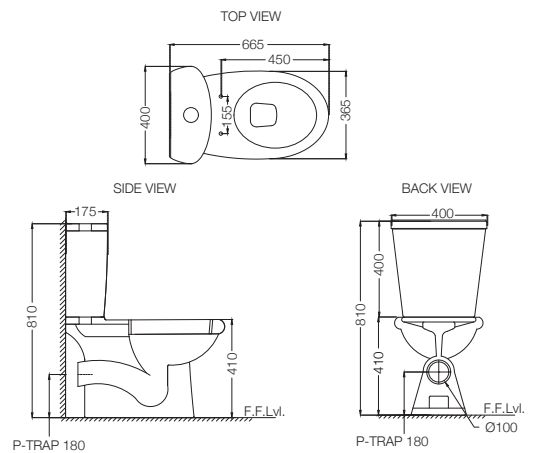

COSMO | Sanitaryware

CMS-WHT-103751P180SPP

Bowl For Coupled WC With PP Soft Close Seat Cover, Hinges, Fixing Accessories And Accessories Set, Size: 400x665x810 mm, P Trap - 180 mm

CMS-WHT-103201

Cistern With Dual Flush Cistern Fitting For 103751S220SPP / NPP, 103751P180NPP/ SPP

CMS-WHT-103801

Wall Hung Basin With Fixing Accessories, Size: 540x395x185 mm

CMS-WHT-103301

Full Pedestal For 103801, 103803

CMS-WHT-103803

Wall Hung Basin With Fixing Accessories, Size: 510x410x180 mm

CMS-WHT-103301