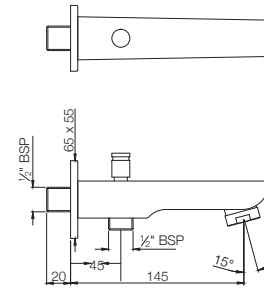

ASPIRE

BATH TUB SPOUT

SPE-101429
Aspire Bath Spout
with Wall Flange