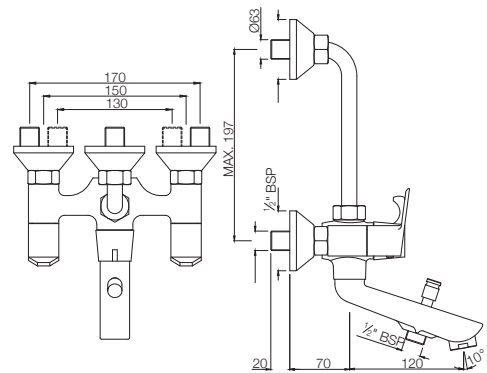

BATH & SHOWER

APR-101273

Bath and shower mixer with provision for Overhead shower with 115mm Long Bend Pipe on Upper Side

APR-101281

Bath & Shower Mixer 3-in-1 System with Provision for Hand Shower & Overhead Shower Complete with 115mm Long Bend Pipe, Wall Mounted