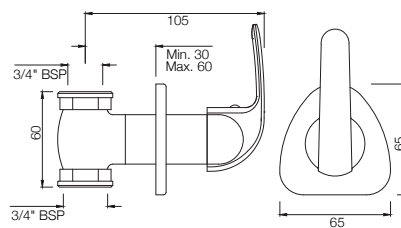

ORB-105041
2-Way Bib Tap with Wall Flange

ORBIT

TAPS

ORB-105107
Bib Tap Long Body with Wall Flange

ORB-105053
Angle Valve with Wall Flange

ORB-105067
2-Way Angle Valve with Wall Flange

ORBIT

TAPS

ORB-105069
In-wall Stop Valve, Reduced Body
with Adjustable Wall Flange, Size 15mm

ORB-105099
In-wall Stop Valve, Reduced Body
with Adjustable Wall Flange, Size 20mm

ORB-105081
In-wall Flush Valve with Wall Flange,
Size 25 mm