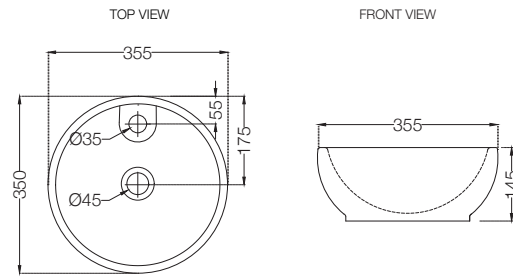

Bowl With Cistern For Coupled WC With PP Soft Close Seat Cover, Hinges, Dual Flush Cistern Fitting, Fixing Accessories And Accessories Set, Size: 390x670x780mm, P Trap- 180 mm

ECS-WHT-451

Orissa Pan,
Size: 440x575x250 mm

ECS-WHT-451LE

Orissa Pan With L Bend
And Extension, Size: 440x575x250 mm

ECS-WHT-455

Asian Pan,
Size: 450x535x180 mm

ECS-WHT-455LE

Asian Pan With L Bend
And Extension, Size: 450x535x180 mm

ECS-WHT-931

Table Top Basin,
Size: 385x380x135 mm

ELEMENTS | Sanitaryware

ECS-WHT-901
Table Top Basin,
Size: 355x350x145 mm

ECS-WHT-703
Under Counter Basin With Fixing Accessories,
Size: 510x405x185 mm, Shape: Oval

ECS-WHT-803
Wall Hung Basin With Fixing Accessories,
Size: 455x350x165 mm