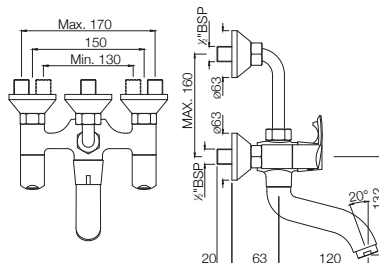

COS-103281

Bath & Shower Mixer 3-in-1 System with Provision for Hand Shower & Overhead Shower Complete with 115mm Long Bend Pipe, Wall Mounted