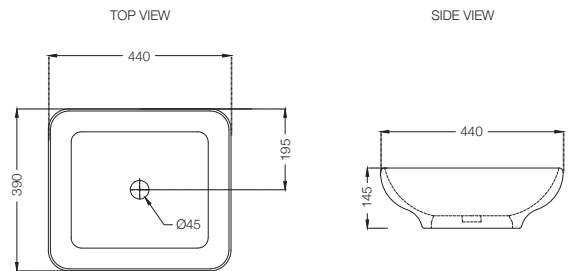

AIS-WHT-101751P180SPPSMZ
 Bowl With Cistern For Coupled WC With PP Soft Close Slim Seat Cover,
 Hinges, Dual Flush Cistern Fitting, Fixing Accessories And Accessories
 Set, Size: 395x680x775 mm, P Trap-180 mm

ASPIRE | Sanitaryware

AIS-WHT-101901
Table Top Basin,
Size: 470x360x130

AIS-WHT-101903
Table Top Basin,
Size: 440x390x145 mm

AIS-WHT-101905
Table Top Basin,
Size: 380x325x145 mm

ASPIRE | Sanitaryware

AIS-WHT-101701
Under Counter Basin With Fixing Accessories,
Size: 490x380x170 mm, Shape-Rectangular
MRP: Rs. 1,790