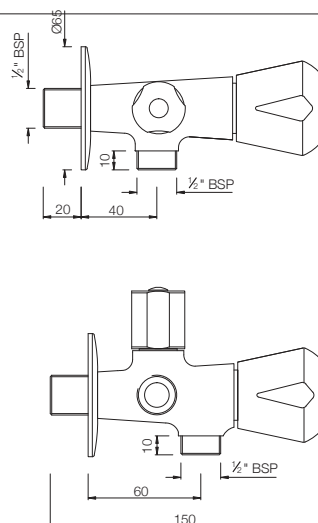

MARVEL

TAPS

MQT-526NKNF
Angle Valve with Wall Flange

MQT-526AFKN
2-Way Angle Valve with Wall Flange