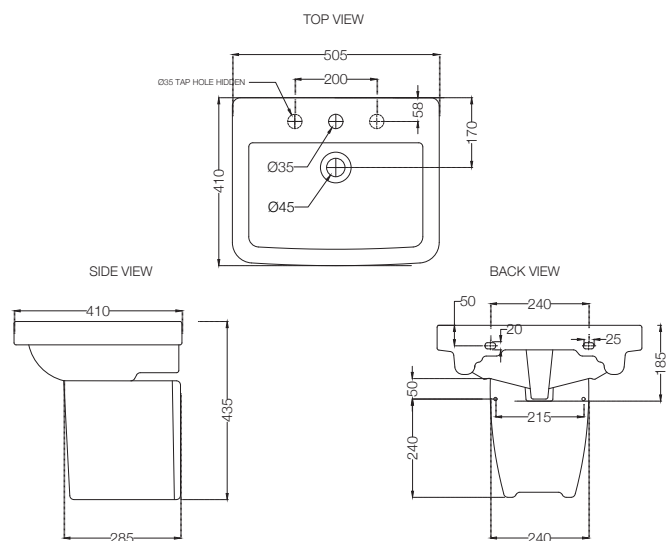

ASPIRE | Sanitaryware

AIS-WHT-101901
Table Top Basin,
Size: 470x360x130

AIS-WHT-101903
Table Top Basin,
Size: 440x390x145 mm

AIS-WHT-101905
Table Top Basin,
Size: 380x325x145 mm

ASPIRE | Sanitaryware

AIS-WHT-101701
Under Counter Basin With Fixing Accessories,
Size: 490x380x170 mm, Shape-Rectangular
MRP: Rs. 1,790

AIS-WHT-101801
Wall Hung Basin With Fixing Accessories,
Size: 505x410x185 mm

AIS-WHT-101301
Full Pedestal For AIS-WHT-101801

AIS-WHT-101801
Wall Hung Basin With Fixing Accessories,
Size: 505x410x185 mm

AIS-WHT-101305
Half Pedestal With Fixing Accessories
For AIS-WHT- 101801