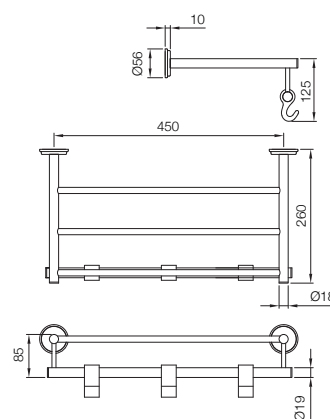

AEC-1181NA
Towel Shelf 450 mm long with Lower Hangers, Stainless Steel

AEC-1181N
Towel Shelf 600 mm long with Lower Hangers, Stainless Steel

BATH ACCESSORIES

AEC-1191N
Single Robe Hook

ELEMENTS

SANITARYWARE