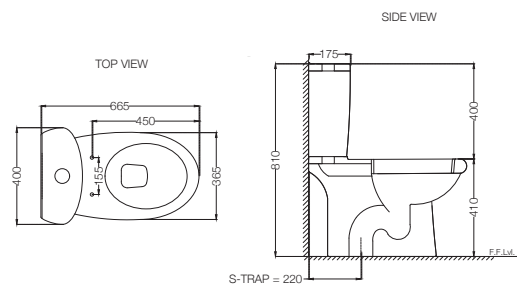

COSMO | Sanitaryware

CMS-WHT-103851S220SPP

Single Piece WC With PP Soft Close Seat Cover, Hinges, Dual Flush Cistern Fitting, Fixing Accessories And Accessories Set, Size: 395x710x665 mm, S Trap- 220 mm

CMS-WHT-103851P180SPP

Single Piece WC With PP Soft Close Seat Cover, Hinges, Dual Flush Cistern Fitting, Fixing Accessories, Size: 395x710x665 mm, P Trap- 180 mm

CMS-WHT-103751S220SPP

Bowl For Coupled WC With PP Soft Close Seat Cover, Hinges, Fixing Accessories And Accessories Set, Size: 400x665x810 mm, S Trap- 220 mm

CMS-WHT-103201

Cistern With Dual Flush Cistern Fitting For 103751S220SPP/ NPP, 103751P180NPP/ SPP