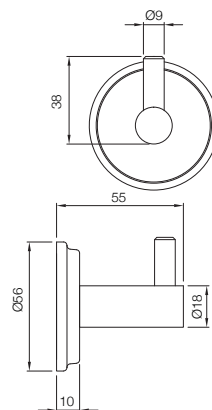

AEC-1181NA
Towel Shelf 450 mm long with Lower Hangers, Stainless Steel

AEC-1181N
Towel Shelf 600 mm long with Lower Hangers, Stainless Steel

BATH ACCESSORIES

AEC-1191N
Single Robe Hook

ELEMENTS

SANITARYWARE

ELEMENTS | Sanitaryware

ECS-WHT-955SPP

Wall Hung WC With PP Soft Close Seat Cover, Hinges, Accessories Set, Size: 350x500x335 mm

ECS-WHT-551SSPP

EWC With PP Soft Close Seat Cover, Hinges, Fixing Accessories and Accessories Set, Size: 360x545x395 mm, S Trap