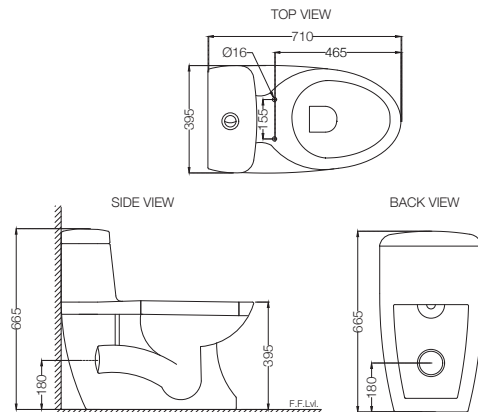

Single Piece WC With PP Soft Close Seat Cover, Hinges, Dual Flush Cistern Fitting, Fixing Accessories And Accessories Set, Size: 395x710x665 mm, S Trap- 220 mm

CMS-WHT-103851P180SPP

Single Piece WC With PP Soft Close Seat Cover, Hinges, Dual Flush Cistern Fitting, Fixing Accessories, Size: 395x710x665 mm, P Trap- 180 mm