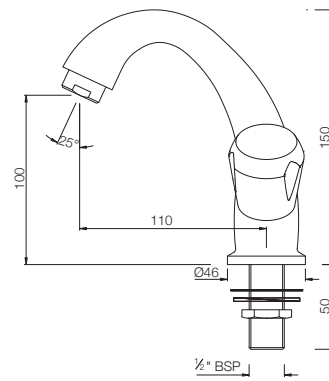

MARVEL

MQT-510AKN
Basin Tap with Right Hand Operating Knob

BATH & SHOWER