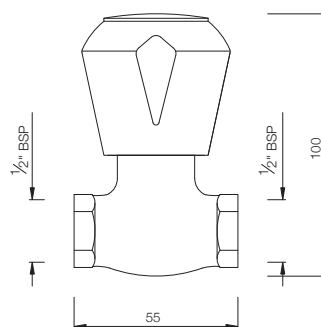

MQT-512ANKN
2-Way Bib Tap with Wall Flange

MQT-511KNF
Bib Tap Short Body with Wall Flange

MQT-511AKNF
Bib Tap With Nozzle & Wall Flange

MARVEL

TAPS

MQT-513BKN
Stop Valve Female End

MQT-526NKNF
Angle Valve with Wall Flange