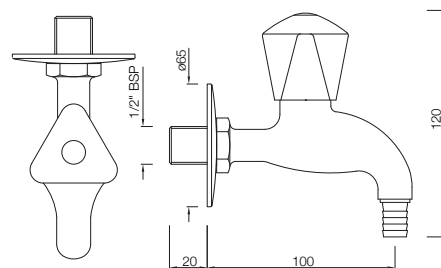

TROPICAL

KITCHEN

TQT-523S
Sink Pillar Tap with Swivel Pipe Spout

TAPS

TQT-511F
Bib Tap Short Body with Wall Flange

TQT-511AF
Bib Tap With Nozzle & Wall Flange

TROPICAL

TAPS