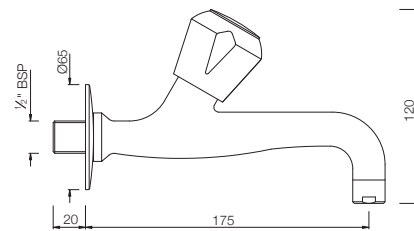

MARVEL

KITCHEN

MQT-527S
Mono Sink Mixer with Swivel Pipe Spout

TAPS

MQT-512KN
Bib Tap Long Body with Wall Flange

MQT-512AKN
2-Way Bib Tap Long Body
with Wall Flange

MARVEL

TAPS