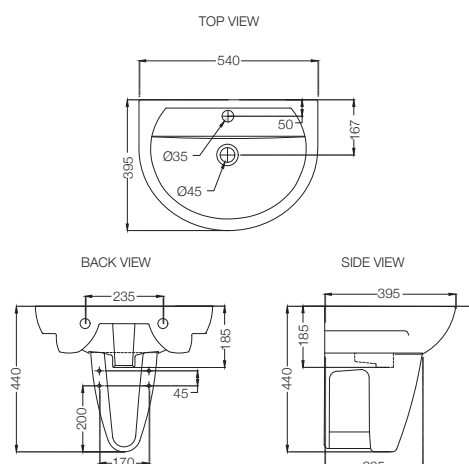

COSMO | Sanitaryware

CMS-WHT-103751P180SPP

Bowl For Coupled WC With PP Soft Close Seat Cover, Hinges, Fixing Accessories And Accessories Set, Size: 400x665x810 mm, P Trap - 180 mm

CMS-WHT-103201

Cistern With Dual Flush Cistern Fitting For 103751S220SPP / NPP, 103751P180NPP/ SPP

CMS-WHT-103801

Wall Hung Basin With Fixing Accessories, Size: 540x395x185 mm

CMS-WHT-103301

Full Pedestal For 103801, 103803

CMS-WHT-103803

Wall Hung Basin With Fixing Accessories, Size: 510x410x180 mm

CMS-WHT-103301

Full Pedestal For 103801, 103803

CMS-WHT-103801
 Wall Hung Basin With Fixing Accessories,
 Size: 540x395x185 mm
CMS-WHT-103305
 Half Pedestal With Fixing Accessories
 For 103801, 103803

CMS-WHT-103803
 Wall Hung Basin With Fixing Accessories,
 Size: 510x410x180 mm
CMS-WHT-103305
 Half Pedestal With Fixing Accessories
 For 103801, 103803