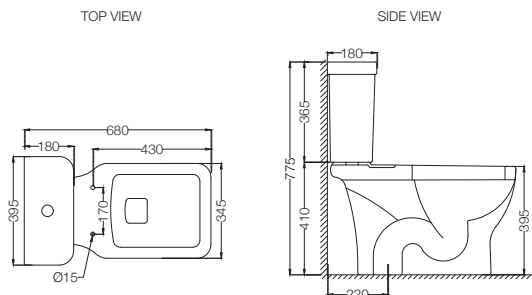

AIS-WHT-101951SPPSM
 Wall Hung WC With
 PP Soft Close Slim Seat Cover,
 Hinges, Accessories Set,
 Size: 340x510x360 mm

AIS-WHT-101751S220SPPSMZ
 Bowl With Cistern For Coupled WC With PP Soft Close Slim Seat Cover,
 Hinges, Dual Flush Cistern Fitting, Fixing Accessories and
 Accessories Set, Size: 395x680x775 mm, S Trap- 220 mm