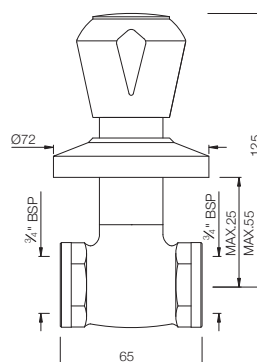

MVF-551

Flush Valve with Wall Flange
Size 25mm with Lever Handle