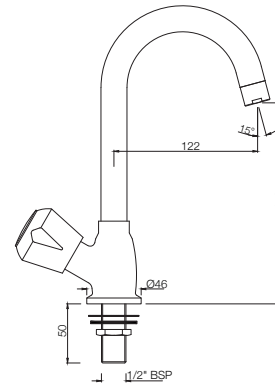

MQT-520KN

Bath Filler, Wall Mounted

MARVEL

KITCHEN

MQT-522SF
Sink Tap with Wall Flange,
Swivel Pipe Spout

MQT-523S
Sink Pillar Tap with Swivel Pipe Spout

MQT-521S
Sink Mixer with Swivel Pipe Spout,
Wall Mounted