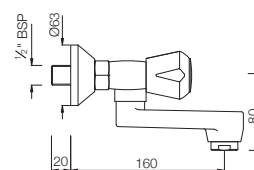

MARVEL

BATH & SHOWER

MQT-517BKN

Bath and Shower Mixer with provision for Overhead shower with 115mm Long Bend Pipe on Upper Side

MQT-519KN

Bath & Shower Mixer 3-in-1 System with Provision for Hand Shower & Overhead Shower Complete with 115mm Long Bend Pipe, Wall Mounted

MQT-520KN

Bath Filler, Wall Mounted