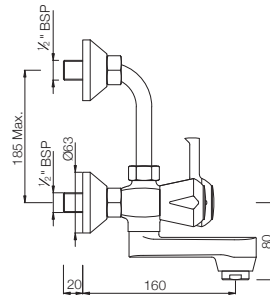

MQT-519KN

Bath & Shower Mixer 3-in-1 System with Provision for Hand Shower & Overhead Shower Complete with 115mm Long Bend Pipe, Wall Mounted