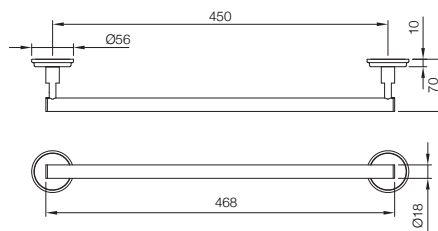

AEC-1121N

Towel Ring Round