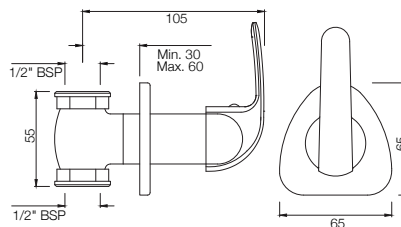

ORB-105041
2-Way Bib Tap with Wall Flange

ORBIT

TAPS

ORB-105107
Bib Tap Long Body with Wall Flange

ORB-105053
Angle Valve with Wall Flange

ORB-105067
2-Way Angle Valve with Wall Flange

ORBIT

TAPS

ORB-105069
In-wall Stop Valve, Reduced Body
with Adjustable Wall Flange, Size 15mm

ORB-105099
In-wall Stop Valve, Reduced Body
with Adjustable Wall Flange, Size 20mm

ORB-105081
In-wall Flush Valve with Wall Flange,
Size 25 mm