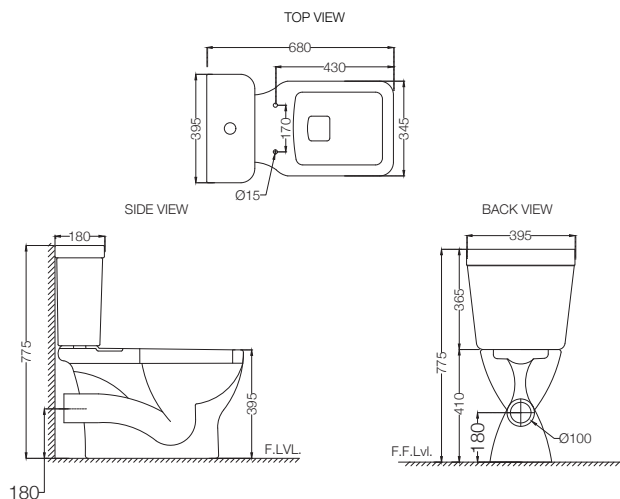

ASPIRE | Sanitaryware

AIS-WHT-101751S220SPPSMZ
Bowl With Cistern For Coupled WC With PP Soft Close Slim Seat Cover,
Hinges, Dual Flush Cistern Fitting, Fixing Accessories and
Accessories Set, Size: 395x680x775 mm, S Trap- 220 mm

AIS-WHT-101751P180SPPSMZ
Bowl With Cistern For Coupled WC With PP Soft Close Slim Seat Cover,
Hinges, Dual Flush Cistern Fitting, Fixing Accessories And Accessories
Set, Size: 395x680x775 mm, P Trap-180 mm