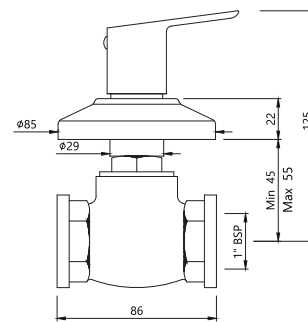

APR-101041
2-Way Bib Tap with Wall Flange

ASPIRE

TAPS

APR-101107
Bib Tap Long Body with Wall Flange

APR-101053
Angle Valve with Wall Flange

APR-101067
2-Way Angle Valve with Wall Flange

ASPIRE

TAPS

APR-101069
In-wall Stop Valve, Reduced Body
with Adjustable Wall Flange,
Size 15mm

APR-101099
In-wall Stop Valve, Reduced Body
with Adjustable Wall Flange,
Size 20mm

APR-101081
In-wall Flush Valve with Wall Flange,
Size 25 mm