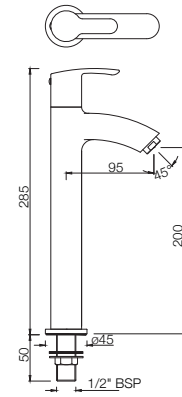

BASIN | Quarter Turn

COS-103001M
Basin Tap 1/2 Inch

COSMO

BASIN

COS-103021M
High Neck Basin Tap

COS-103123
Basin Tap with Left Hand Operating Knob

COS-103127
Basin Tap with Right Hand Operating Knob

COSMO