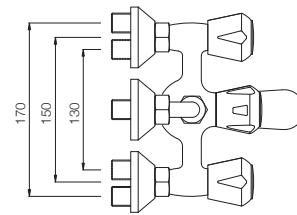

MQT-519KN

Bath & Shower Mixer 3-in-1 System with Provision for Hand Shower & Overhead Shower Complete with 115mm Long Bend Pipe, Wall Mounted