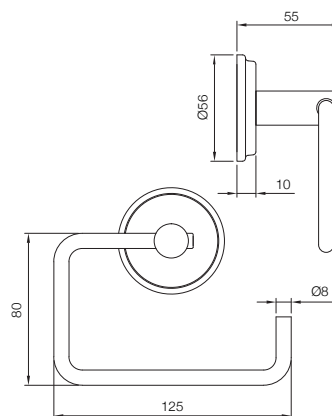

AEC-1121N

Towel Ring Round

BATH ACCESSORIES

AEC-1131N
Soap Dish

AEC-1141N
Tumbler Holder

AEC-1151N
Toilet Paper Holder

BATH ACCESSORIES

AEC-1161N
Double Robe Hook

AEC-1181NA
Towel Shelf 450 mm long with Lower Hangers, Stainless Steel

AEC-1181N
Towel Shelf 600 mm long with Lower Hangers, Stainless Steel

BATH ACCESSORIES

AEC-1191N
Single Robe Hook

ELEMENTS

SANITARYWARE

ELEMENTS | Sanitaryware

ECS-WHT-955SPP

Wall Hung WC With PP Soft Close Seat Cover, Hinges, Accessories Set, Size: 350x500x335 mm

ECS-WHT-551SSPP

EWC With PP Soft Close Seat Cover, Hinges, Fixing Accessories and Accessories Set, Size: 360x545x395 mm, S Trap