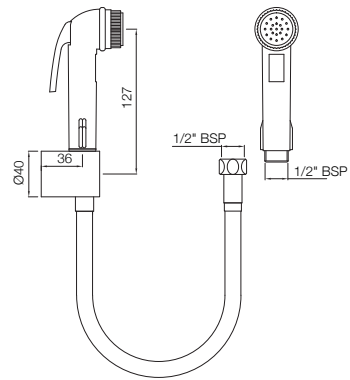

ALE-544NHT
Basin Waste Half Thread 32mm, Slotted

ALE-544NFT
Basin Waste Full Thread 32mm, Unslotted

ALLIED

ALE-773ML190X125

Bottle Trap with 190mm & 125mm Long Wall Connection Pipes

ALE-773ML300X125

Bottle Trap with 300mm & 125mm Long Wall Connection Pipes

ALE-CHR-583

Health Faucet Kit (PVC Hose, Handset, ABS Body & Bracket)

ALLIED

ALE-BLK-583
Health Faucet Kit (PVC Hose, Handset, ABS Body & Bracket)

ALE-IVY-583
Health Faucet Kit (PVC Hose, Handset, ABS Body & Bracket)