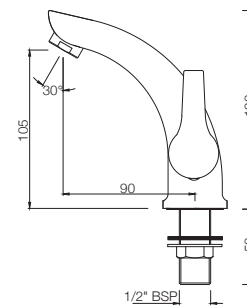

BASIN | Quarter Turn

APR-101001M
Basin Tap 1/2 Inch

ASPIRE

BASIN

APR-101021M
High Neck Basin Tap

APR-101123
Basin Tap with Left Hand Operating Knob

APR-101127
Basin Tap with Right Hand Operating Knob

ASPIRE