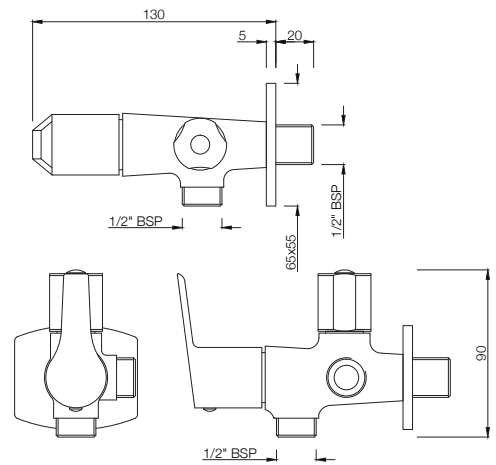

APR-101041
2-Way Bib Tap with Wall Flange

ASPIRE

TAPS

APR-101107
Bib Tap Long Body with Wall Flange

APR-101053
Angle Valve with Wall Flange

APR-101067
2-Way Angle Valve with Wall Flange

ASPIRE

TAPS

APR-101069
In-wall Stop Valve, Reduced Body
with Adjustable Wall Flange,
Size 15mm

APR-101099
In-wall Stop Valve, Reduced Body
with Adjustable Wall Flange,
Size 20mm

APR-101081
In-wall Flush Valve with Wall Flange,
Size 25 mm