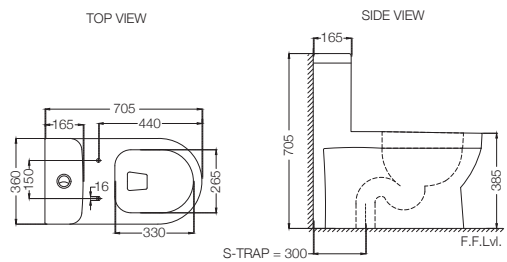

ECS-WHT-551PSPP

EWC With PP Soft Close Seat Cover, Hinges, Fixing Accessories, Size: 360x475x395 mm, P Trap

ELEMENTS | Sanitaryware

ECS-WHT-851S300SPPSM

Single Piece WC With PP Soft Close Slim Seat Cover, Hinges, Dual Flush Cistern Fitting, Fixing Accessories And Accessories Set, Size: 360x705x705 mm, S Trap- 300 mm

ECS-WHT-751S220SPPZ

Bowl With Cistern For Coupled WC With PP Soft Close Seat Cover, Hinges, Dual Flush Cistern Fitting, Fixing Accessories And Accessories Set, Size: 390x670x780 mm, S Trap- 220 mm

ECS-WHT-751P180SPPZ