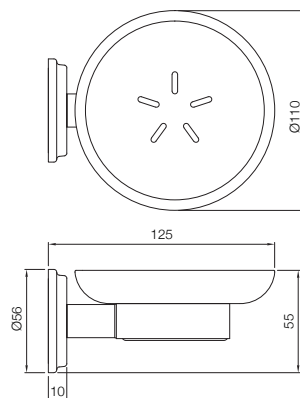

AEC-1121N

Towel Ring Round

BATH ACCESSORIES

AEC-1131N
Soap Dish

AEC-1141N
Tumbler Holder

AEC-1151N
Toilet Paper Holder

BATH ACCESSORIES

AEC-1161N
Double Robe Hook

AEC-1181NA
Towel Shelf 450 mm long with Lower Hangers, Stainless Steel

AEC-1181N
Towel Shelf 600 mm long with Lower Hangers, Stainless Steel

BATH ACCESSORIES

AEC-1191N
Single Robe Hook

ELEMENTS

SANITARYWARE