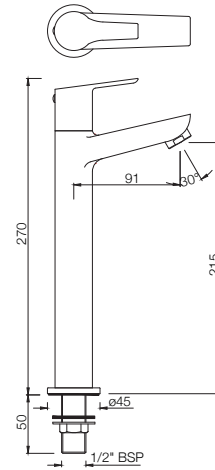

BASIN | Quarter Turn

APR-101001M
Basin Tap 1/2 Inch

ASPIRE

BASIN

APR-101021M
High Neck Basin Tap

APR-101123
Basin Tap with Left Hand Operating Knob

APR-101127
Basin Tap with Right Hand Operating Knob

ASPIRE