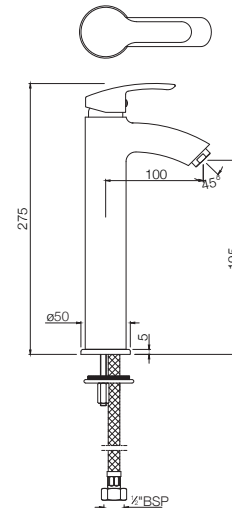

AIS-WHT-101801
Wall Hung Basin With Fixing Accessories,
Size: 505x410x185 mm

AIS-WHT-101301
Full Pedestal For AIS-WHT-101801

AIS-WHT-101801
Wall Hung Basin With Fixing Accessories,
Size: 505x410x185 mm

AIS-WHT-101305
Half Pedestal With Fixing Accessories
For AIS-WHT- 101801

COSMO

SINGLE LEVER

COSMO

BASIN | Single Lever

COS-103011NB

Single Lever Basin Mixer without Popup Waste, with 375mm Long Braided Hoses

COS-103005NB

Single Lever High Neck Basin Mixer without Popup Waste, with 600mm Long Braided Hoses