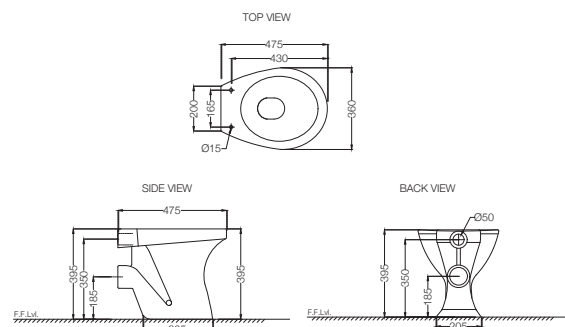

ELEMENTS | Sanitaryware

ECS-WHT-955SPP

Wall Hung WC With PP Soft Close Seat Cover, Hinges, Accessories Set, Size: 350x500x335 mm

ECS-WHT-551SSPP

EWC With PP Soft Close Seat Cover, Hinges, Fixing Accessories and Accessories Set, Size: 360x545x395 mm, S Trap

ECS-WHT-551PSPP

EWC With PP Soft Close Seat Cover, Hinges, Fixing Accessories, Size: 360x475x395 mm, P Trap

ELEMENTS | Sanitaryware

ECS-WHT-851S300SPPSM

Single Piece WC With PP Soft Close Slim Seat Cover, Hinges, Dual Flush Cistern Fitting, Fixing Accessories And Accessories Set, Size: 360x705x705 mm, S Trap- 300 mm