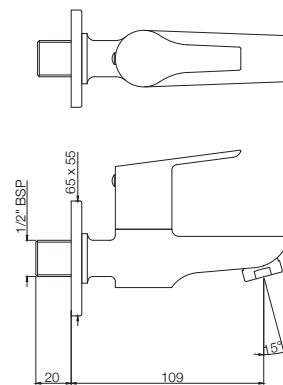

APR-101041
2-Way Bib Tap with Wall Flange

ASPIRE

TAPS

APR-101107
Bib Tap Long Body with Wall Flange

APR-101053
Angle Valve with Wall Flange

APR-101067
2-Way Angle Valve with Wall Flange

ASPIRE

TAPS