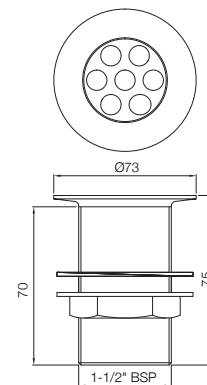

SAE-551SH555

Hand Shower Pack (Single Function 70mm dia Round Shape Hand Shower with 1.5M long spirochrome flex hose & wall bracket, 551, 547D8 & 555)

SHOWERS

HAND SHOWERS

SAE-1931SH555

Hand Shower Pack (Multifunction 80mm dia Round Shape Hand Shower with 1.5M long spirochrome flex hose & wall bracket, 1931, 547D8 & 555)

ALE-544NHT
Basin Waste Half Thread 32mm, Slotted

ALE-544NFT
Basin Waste Full Thread 32mm, Unslotted

ALLIED

ALE-773ML190X125

Bottle Trap with 190mm & 125mm Long Wall Connection Pipes

ALE-773ML300X125

Bottle Trap with 300mm & 125mm Long Wall Connection Pipes