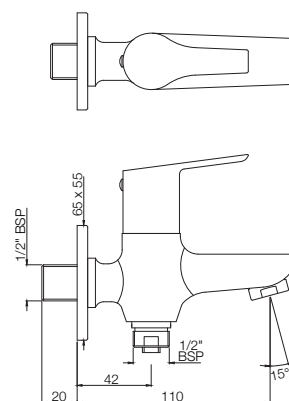

APR-101041
2-Way Bib Tap with Wall Flange

ASPIRE

TAPS

APR-101107
Bib Tap Long Body with Wall Flange

APR-101053
Angle Valve with Wall Flange

APR-101067
2-Way Angle Valve with Wall Flange

ASPIRE

TAPS