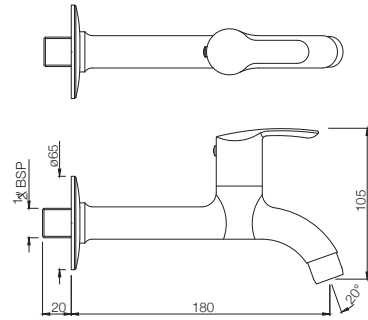

COS-103041
2-Way Bib Tap with Wall Flange

COSMO

TAPS

COS-103107
Bib Tap Long Body with Wall Flange

COS-103053
Angle Valve with Wall Flange

COS-103067
2-Way Angle Valve with Wall Flange

COSMO

TAPS

COS-103069
In-wall Stop Valve, Reduced Body
with Adjustable Wall Flange,
Size 15mm

COS-103099
In-wall Stop Valve, Reduced Body
with Adjustable Wall Flange,
Size 20mm

COS-103081
In-wall Flush Valve with Wall Flange,
Size 25 mm