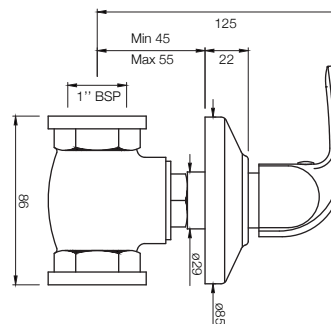

ORB-105041
2-Way Bib Tap with Wall Flange

ORBIT

TAPS

ORB-105107
Bib Tap Long Body with Wall Flange

ORB-105053
Angle Valve with Wall Flange

ORB-105067
2-Way Angle Valve with Wall Flange

ORBIT

TAPS

ORB-105069
In-wall Stop Valve, Reduced Body
with Adjustable Wall Flange, Size 15mm

ORB-105099
In-wall Stop Valve, Reduced Body
with Adjustable Wall Flange, Size 20mm

ORB-105081
In-wall Flush Valve with Wall Flange,
Size 25 mm