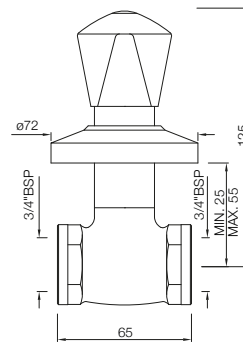

TQT-526AF
2-Way Angle Valve with Wall Flange

TROPICAL

TAPS

TQT-514E
In-wall Stop Valve with Sliding Flange 15mm

TQT-514F
In-wall Stop Valve with Sliding Flange 20mm

TRF-551
Flush Valve with Wall Flange
Size 25mm with Lever Handle