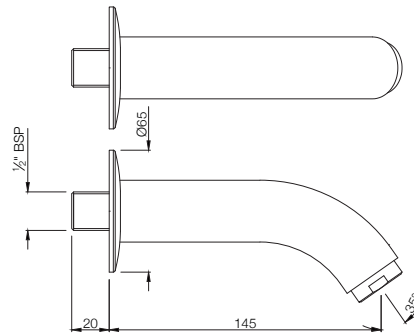

SPE-103463
Cosmo Bath Spout with Diverter & Wall Flange