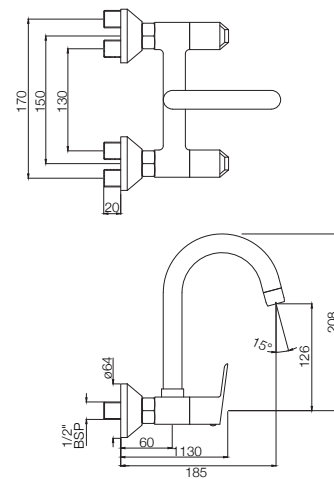

ASPIRE

BATH & SHOWER

APR-101273

Bath and shower mixer with provision for Overhead shower with 115mm Long Bend Pipe on Upper Side

APR-101281

Bath & Shower Mixer 3-in-1 System with Provision for Hand Shower & Overhead Shower Complete with 115mm Long Bend Pipe, Wall Mounted

KITCHEN

APR-101309N

Sink Mixer with Swivel Spout, Wall Mounted