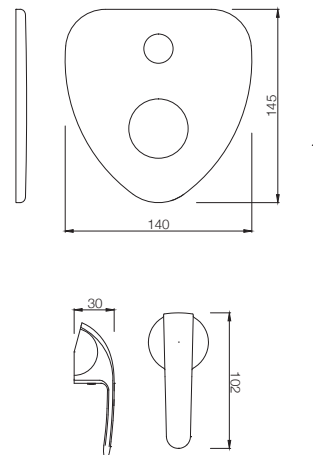

Single Lever High Neck Basin Mixer without Popup Waste,
with 600mm Long Braided Hoses

BATH & SHOWER

ORB-105055K

Exposed Part Kit of Single Lever In-wall Diverter
(Suitable For Item ALE-055)

ORBIT

BATH & SHOWER