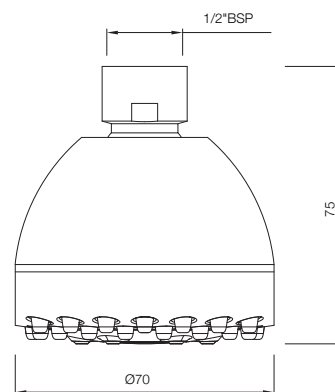

EOS-542A

Single Function 125mm dia
Round Shape Overhead Shower

EOS-1985

Single Function 80mm dia
Round Shape Overhead Shower

EOS-491

Single Function 70mm dia
Round Shape Overhead Shower

SHOWERS

OVERHEAD SHOWERS

EOS-1995

Multifunction 80mm dia Round Shape Overhead Shower with Normal & Massage Spray

HAND SHOWERS

SAE-1929SH555

Hand Shower Pack (Single Function 80mm dia Round Shape Hand Shower with 1.5M long spirochrome flex hose & wall bracket, 1929, 547D8 & 555)