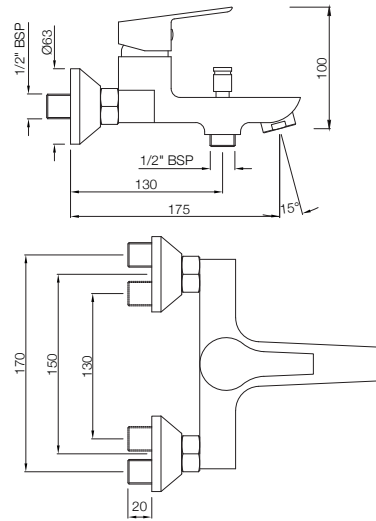

APR-101149
Single Lever Shower Mixer,
Wall Mounted