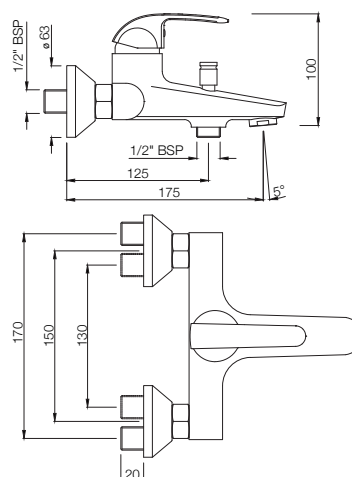

ORB-105149
Single Lever Shower Mixer, Wall Mounted