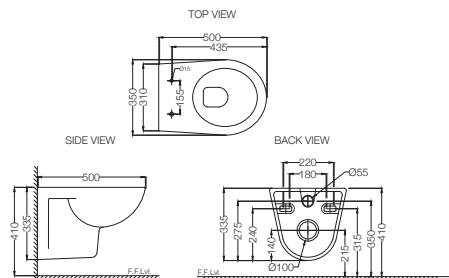

AEC-1181NA
Towel Shelf 450 mm long with Lower Hangers, Stainless Steel

AEC-1181N
Towel Shelf 600 mm long with Lower Hangers, Stainless Steel

BATH ACCESSORIES

AEC-1191N
Single Robe Hook

ELEMENTS

SANITARYWARE

ELEMENTS | Sanitaryware

ECS-WHT-955SPP

Wall Hung WC With PP Soft Close Seat Cover, Hinges, Accessories Set, Size: 350x500x335 mm

ECS-WHT-551SSPP

EWC With PP Soft Close Seat Cover, Hinges, Fixing Accessories and Accessories Set, Size: 360x545x395 mm, S Trap