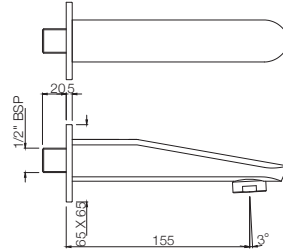

SPE-105463
Orbit Bath Spout with Diverter & Wall Flange