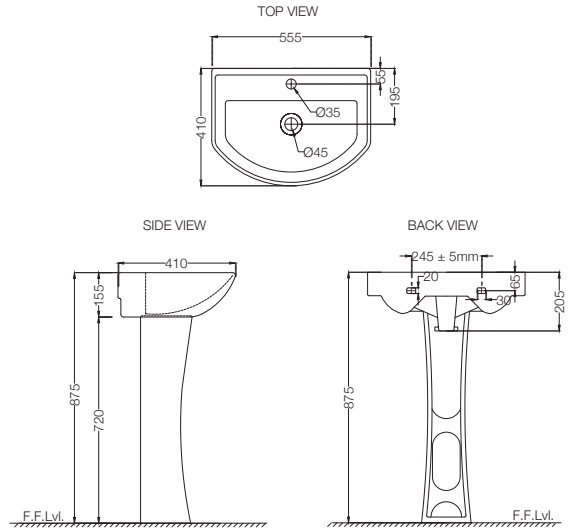

Bowl With Cistern For Coupled WC With PP Soft Close Seat Cover, Hinges, Dual Flush Cistern Fitting, Fixing Accessories And Accessories Set, Size: 390x670x780mm, P Trap- 180 mm

ECS-WHT-451

Orissa Pan,
Size: 440x575x250 mm

ECS-WHT-451LE

Orissa Pan With L Bend
And Extension, Size: 440x575x250 mm

ECS-WHT-455

Asian Pan,
Size: 450x535x180 mm

ECS-WHT-455LE

Asian Pan With L Bend
And Extension, Size: 450x535x180 mm

ECS-WHT-931

Table Top Basin,
Size: 385x380x135 mm

ELEMENTS | Sanitaryware

ECS-WHT-901
Table Top Basin,
Size: 355x350x145 mm

ECS-WHT-703
Under Counter Basin With Fixing Accessories,
Size: 510x405x185 mm, Shape: Oval

ECS-WHT-803
Wall Hung Basin With Fixing Accessories,
Size: 455x350x165 mm

ELEMENTS | Sanitaryware

ECS-WHT-801
 Wall Hung Basin With Fixing Accessories,
 Size: 555x410x205 mm
ECS-WHT-301
 Full Pedestal For ECS-WHT-801, 805

ECS-WHT-805
 Wall Hung Basin with Fixing Accessories,
 Size: 515x420x195 mm
ECS-WHT-301
 Full Pedestal for ECS-WHT-801, 805