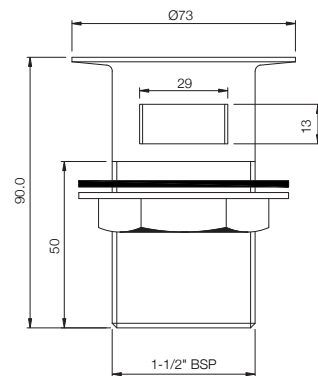

ALLIED

ALE-536A
Shower Arm with Wall Flange