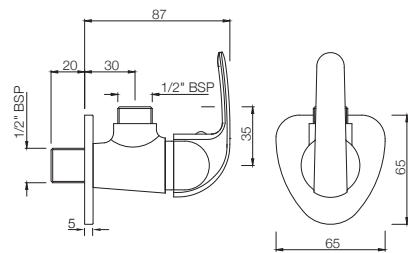

ORB-105041
2-Way Bib Tap with Wall Flange

ORBIT

TAPS

ORB-105107
Bib Tap Long Body with Wall Flange

ORB-105053
Angle Valve with Wall Flange

ORB-105067
2-Way Angle Valve with Wall Flange

ORBIT

TAPS

ORB-105069
In-wall Stop Valve, Reduced Body
with Adjustable Wall Flange, Size 15mm

ORB-105099
In-wall Stop Valve, Reduced Body
with Adjustable Wall Flange, Size 20mm

ORB-105081
In-wall Flush Valve with Wall Flange,
Size 25 mm