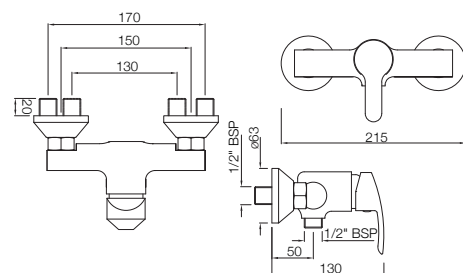

COSMO

BATH & SHOWER

BASIN | Quarter Turn