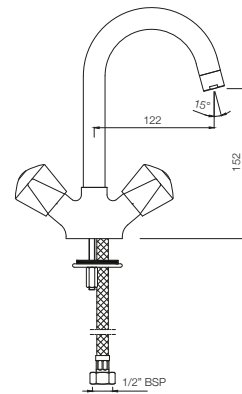

TQT-522SF
Sink Tap with Wall Flange, Swivel Pipe Spout