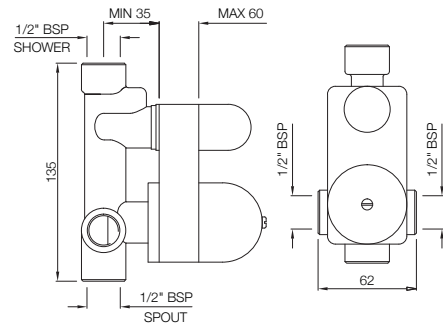

ALE-543HT
Basin Waste Half Thread 40mm, Slotted