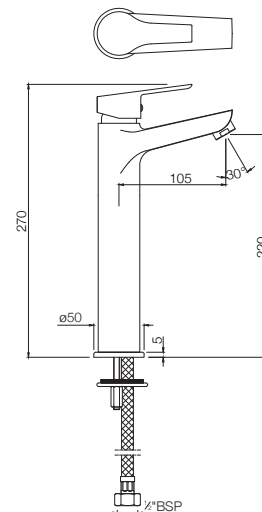

ASPIRE

SINGLE LEVER

ASPIRE

BASIN | Single Lever

APR-101011NB

Single Lever Basin Mixer without Popup Waste, with 375mm Long Braided Hoses

APR-101005NB

Single Lever High Neck Basin Mixer without Popup Waste, with 600mm Long Braided Hoses