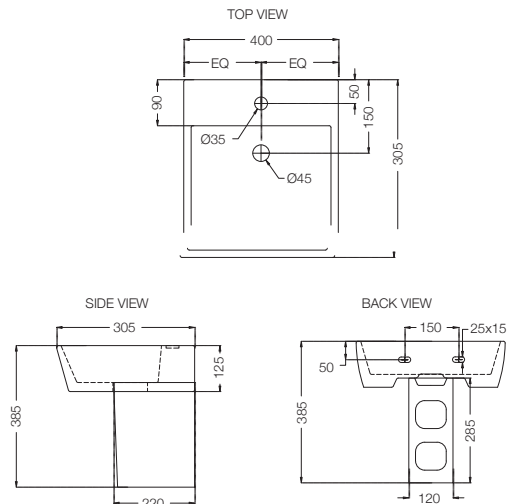

ELEMENTS | Sanitaryware

ECS-WHT-901
Table Top Basin,
Size: 355x350x145 mm

ECS-WHT-703
Under Counter Basin With Fixing Accessories,
Size: 510x405x185 mm, Shape: Oval

ECS-WHT-803
Wall Hung Basin With Fixing Accessories,
Size: 455x350x165 mm

ELEMENTS | Sanitaryware

ECS-WHT-801
 Wall Hung Basin With Fixing Accessories,
 Size: 555x410x205 mm
ECS-WHT-301
 Full Pedestal For ECS-WHT-801, 805

ECS-WHT-805
 Wall Hung Basin with Fixing Accessories,
 Size: 515x420x195 mm
ECS-WHT-301
 Full Pedestal for ECS-WHT-801, 805

ECS-WHT-811
 Wall Hung Basin With Fixing Accessories,
 Size: 400x305x125 mm
ECS-WHT-305
 Half Pedestal With Fixing Accessories
 For ECS-WHT-811

ELEMENTS | Sanitaryware

ECS-WHT-813
 Wall Hung Basin With Fixing Accessories,
 Size: 455x375x160 mm