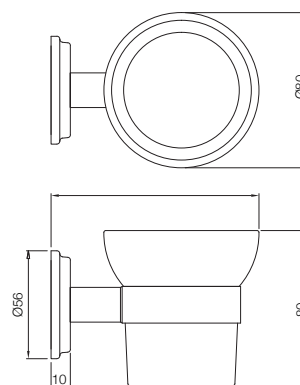

ACCESSORIES

Equip your bathrooms with elegant bathroom accessories that add those beautiful details to the whole décor.

BATH ACCESSORIES

AEC-1111N

Towel Rail 600mm Long, Stainless Steel

AEC-1111NB

Towel Rail 450mm Long, Stainless Steel

AEC-1121N

Towel Ring Round

BATH ACCESSORIES

AEC-1131N
Soap Dish

AEC-1141N
Tumbler Holder

AEC-1151N
Toilet Paper Holder

BATH ACCESSORIES

AEC-1161N
Double Robe Hook

AEC-1181NA
Towel Shelf 450 mm long with Lower Hangers, Stainless Steel

AEC-1181N
Towel Shelf 600 mm long with Lower Hangers, Stainless Steel

BATH ACCESSORIES

AEC-1191N
Single Robe Hook

ELEMENTS

SANITARYWARE

ELEMENTS | Sanitaryware

ECS-WHT-955SPP

Wall Hung WC With PP Soft Close Seat Cover, Hinges, Accessories Set, Size: 350x500x335 mm

ECS-WHT-551SSPP

EWC With PP Soft Close Seat Cover, Hinges, Fixing Accessories and Accessories Set, Size: 360x545x395 mm, S Trap