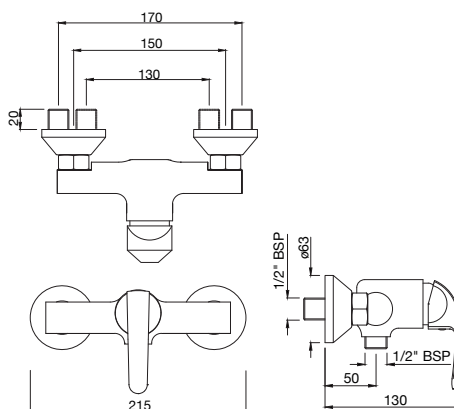

ORBIT

BATH & SHOWER

BASIN | Quarter Turn