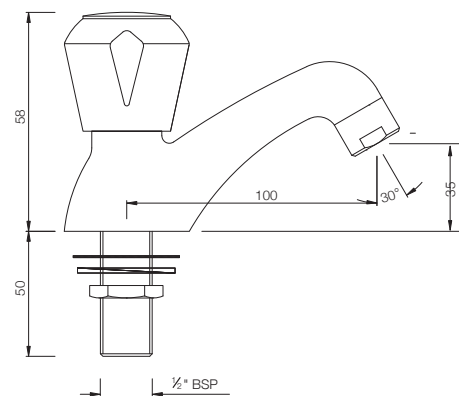

MARVEL

BASIN | Quarter Turn

MQT-516AKN

Monoblock Basin Mixer with 'U' Shape Round Casted Spout & 375mm Long Braided Hoses

MQT-507KN

Basin Tap 1/2 Inch

MQT-508KN

Basin Tap 1/2 Inch Super Deluxe