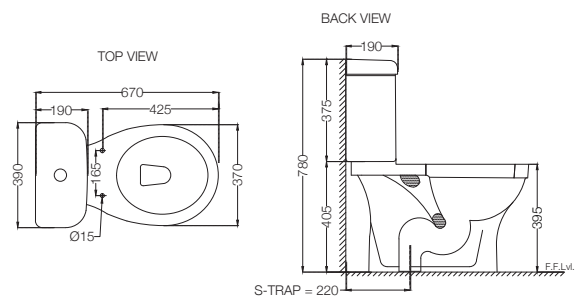

ELEMENTS | Sanitaryware

ECS-WHT-955SPP

Wall Hung WC With PP Soft Close Seat Cover, Hinges, Accessories Set, Size: 350x500x335 mm

ECS-WHT-551SSPP

EWC With PP Soft Close Seat Cover, Hinges, Fixing Accessories and Accessories Set, Size: 360x545x395 mm, S Trap

ECS-WHT-551PSPP

EWC With PP Soft Close Seat Cover, Hinges, Fixing Accessories, Size: 360x475x395 mm, P Trap

ELEMENTS | Sanitaryware

ECS-WHT-851S300SPPSM

Single Piece WC With PP Soft Close Slim Seat Cover, Hinges, Dual Flush Cistern Fitting, Fixing Accessories And Accessories Set, Size: 360x705x705 mm, S Trap- 300 mm

ECS-WHT-751S220SPPZ

Bowl With Cistern For Coupled WC With PP Soft Close Seat Cover, Hinges, Dual Flush Cistern Fitting, Fixing Accessories And Accessories Set, Size: 390x670x780 mm, S Trap- 220 mm

ECS-WHT-751P180SPPZ

Bowl With Cistern For Coupled WC With PP Soft Close Seat Cover, Hinges, Dual Flush Cistern Fitting, Fixing Accessories And Accessories Set, Size: 390x670x780mm, P Trap- 180 mm

ECS-WHT-451

Orissa Pan,
Size: 440x575x250 mm