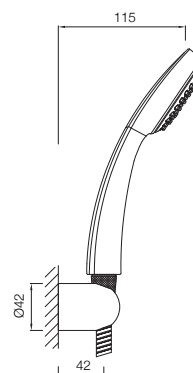

EOS-542A

Single Function 125mm dia
Round Shape Overhead Shower

EOS-1985

Single Function 80mm dia
Round Shape Overhead Shower

EOS-491

Single Function 70mm dia
Round Shape Overhead Shower

SHOWERS

OVERHEAD SHOWERS

EOS-1995

Multifunction 80mm dia Round Shape Overhead Shower with Normal & Massage Spray

HAND SHOWERS

SAE-1929SH555

Hand Shower Pack (Single Function 80mm dia Round Shape Hand Shower with 1.5M long spirochrome flex hose & wall bracket, 1929, 547D8 & 555)