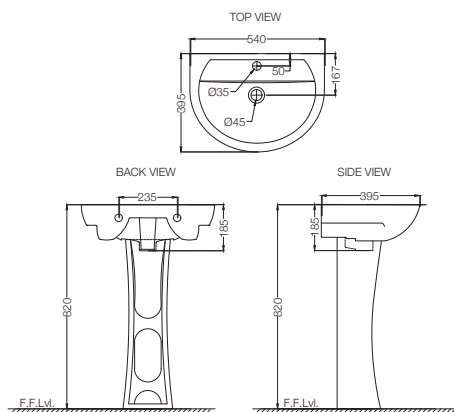

CMS-WHT-103751S220SPP

Bowl For Coupled WC With PP Soft Close Seat Cover, Hinges, Fixing Accessories And Accessories Set, Size: 400x665x810 mm, S Trap- 220 mm

CMS-WHT-103201

Cistern With Dual Flush Cistern Fitting For 103751S220SPP/ NPP, 103751P180NPP/ SPP

COSMO | Sanitaryware

CMS-WHT-103751P180SPP

Bowl For Coupled WC With PP Soft Close Seat Cover, Hinges, Fixing Accessories And Accessories Set, Size: 400x665x810 mm, P Trap - 180 mm

CMS-WHT-103201

Cistern With Dual Flush Cistern Fitting For 103751S220SPP / NPP, 103751P180NPP/ SPP

CMS-WHT-103801

Wall Hung Basin With Fixing Accessories, Size: 540x395x185 mm

CMS-WHT-103301

Full Pedestal For 103801, 103803

CMS-WHT-103803

Wall Hung Basin With Fixing Accessories, Size: 510x410x180 mm

CMS-WHT-103301