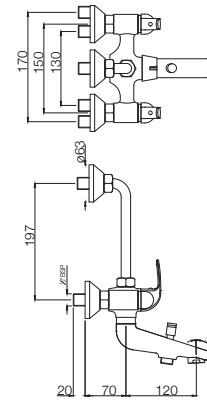

ORB-105127
Basin Tap with Right Hand
Operating Knob

ORBIT

BATH & SHOWER

ORB-105273

Bath and shower mixer with provision for Overhead shower with 115mm Long Bend Pipe on Upper Side

ORB-105281

Bath & Shower Mixer 3-in-1 System with Provision for Hand Shower & Overhead Shower Complete with 115mm Long Bend Pipe, Wall Mounted