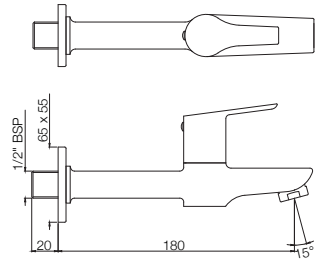

APR-101041
2-Way Bib Tap with Wall Flange

ASPIRE

TAPS

APR-101107
Bib Tap Long Body with Wall Flange

APR-101053
Angle Valve with Wall Flange

APR-101067
2-Way Angle Valve with Wall Flange

ASPIRE

TAPS