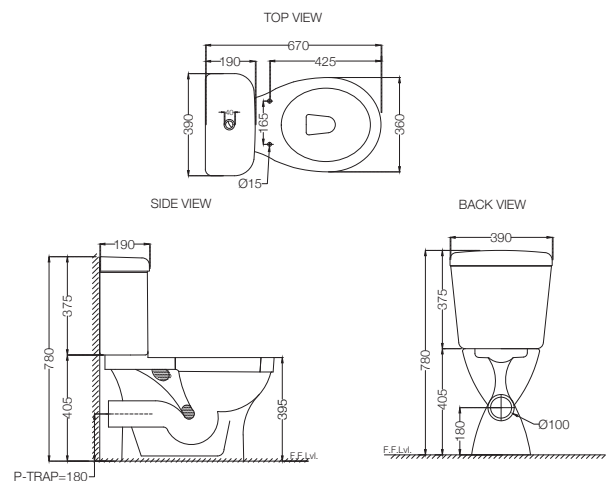

ELEMENTS | Sanitaryware

ECS-WHT-955SPP

Wall Hung WC With PP Soft Close Seat Cover, Hinges, Accessories Set, Size: 350x500x335 mm

ECS-WHT-551SSPP

EWC With PP Soft Close Seat Cover, Hinges, Fixing Accessories and Accessories Set, Size: 360x545x395 mm, S Trap

ECS-WHT-551PSPP

EWC With PP Soft Close Seat Cover, Hinges, Fixing Accessories, Size: 360x475x395 mm, P Trap

ELEMENTS | Sanitaryware

ECS-WHT-851S300SPPSM

Single Piece WC With PP Soft Close Slim Seat Cover, Hinges, Dual Flush Cistern Fitting, Fixing Accessories And Accessories Set, Size: 360x705x705 mm, S Trap- 300 mm

ECS-WHT-751S220SPPZ

Bowl With Cistern For Coupled WC With PP Soft Close Seat Cover, Hinges, Dual Flush Cistern Fitting, Fixing Accessories And Accessories Set, Size: 390x670x780 mm, S Trap- 220 mm

ECS-WHT-751P180SPPZ

Bowl With Cistern For Coupled WC With PP Soft Close Seat Cover, Hinges, Dual Flush Cistern Fitting, Fixing Accessories And Accessories Set, Size: 390x670x780mm, P Trap- 180 mm

ECS-WHT-451

Orissa Pan,
Size: 440x575x250 mm