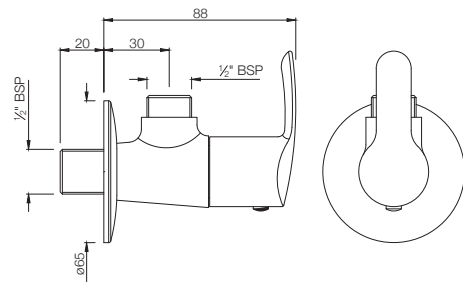

COS-103041
2-Way Bib Tap with Wall Flange

COSMO

TAPS

COS-103107
Bib Tap Long Body with Wall Flange

COS-103053
Angle Valve with Wall Flange

COS-103067
2-Way Angle Valve with Wall Flange

COSMO

TAPS