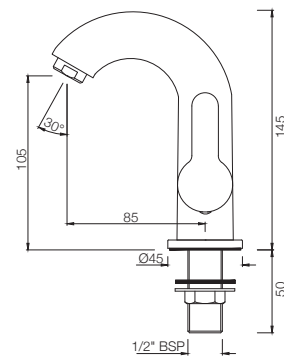

AIS-WHT-101801
Wall Hung Basin With Fixing Accessories,
Size: 505x410x185 mm

AIS-WHT-101301
Full Pedestal For AIS-WHT-101801

AIS-WHT-101801
Wall Hung Basin With Fixing Accessories,
Size: 505x410x185 mm

AIS-WHT-101305
Half Pedestal With Fixing Accessories
For AIS-WHT- 101801

BASIN | Quarter Turn

COS-103001M
Basin Tap 1/2 Inch

COSMO

BASIN

COS-103021M
High Neck Basin Tap

COS-103123
Basin Tap with Left Hand Operating Knob

COS-103127
Basin Tap with Right Hand Operating Knob

COSMO