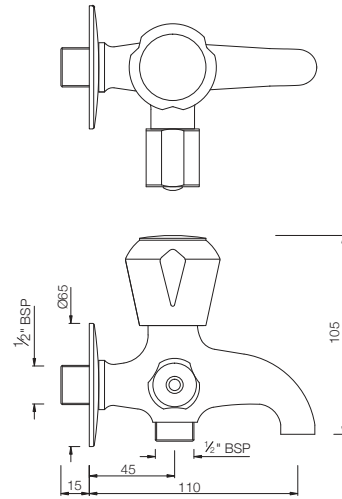

MQT-511KNF
Bib Tap Short Body with Wall Flange