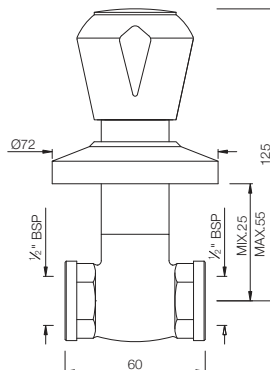

MQT-514FKN

In-wall Stop Valve with Sliding Flange 20mm