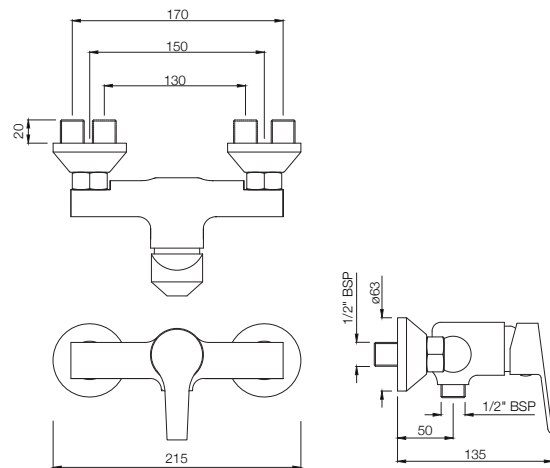

BASIN | Quarter Turn

APR-101001M
Basin Tap 1/2 Inch

ASPIRE

BASIN

APR-101021M
High Neck Basin Tap

APR-101123
Basin Tap with Left Hand Operating Knob

APR-101127
Basin Tap with Right Hand Operating Knob

ASPIRE