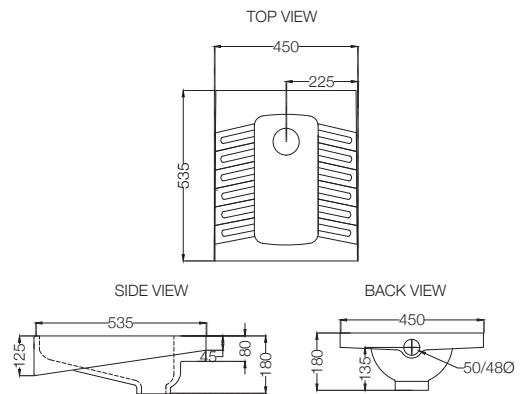

Bowl With Cistern For Coupled WC With PP Soft Close Seat Cover, Hinges, Dual Flush Cistern Fitting, Fixing Accessories And Accessories Set, Size: 390x670x780mm, P Trap- 180 mm

ECS-WHT-451

Orissa Pan,
Size: 440x575x250 mm

ECS-WHT-451LE

Orissa Pan With L Bend
And Extension, Size: 440x575x250 mm

ECS-WHT-455

Asian Pan,
Size: 450x535x180 mm

ECS-WHT-455LE

Asian Pan With L Bend
And Extension, Size: 450x535x180 mm

ECS-WHT-931

Table Top Basin,
Size: 385x380x135 mm

ELEMENTS | Sanitaryware

ECS-WHT-901
Table Top Basin,
Size: 355x350x145 mm

ECS-WHT-703
Under Counter Basin With Fixing Accessories,
Size: 510x405x185 mm, Shape: Oval

ECS-WHT-803
Wall Hung Basin With Fixing Accessories,
Size: 455x350x165 mm