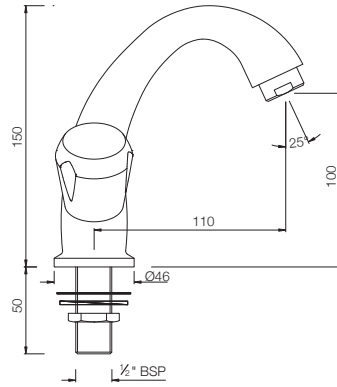

MQT-510AKN
Basin Tap with Right Hand Operating Knob