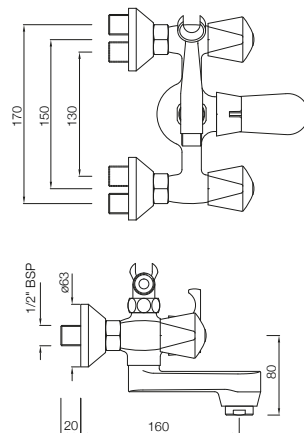

BASIN | Quarter Turn

TQT-516A

Monoblock Basin Mixer with 'U' Shape
Round Casted Spout & 375mm Long
Braided Hoses

TQT-510

Basin Tap with Left Hand Operating Knob

TQT-510A

Basin Tap with Right Hand Operating Knob

TROPICAL

BASIN

TQT-507
Basin Tap 1/2 Inch

TQT-508
Basin Tap 1/2 Inch Super Deluxe

BATH & SHOWER

TQT-517
Bath & Shower Mixer with
Telephone Shower Crutch, Wall Mounted

TROPICAL

BATH & SHOWER