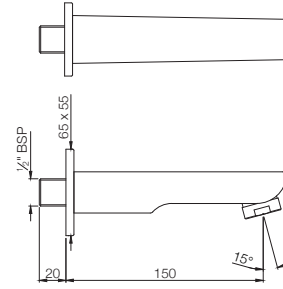

SPE-101463
Aspire Bath Spout with
Diverter & Wall Flange