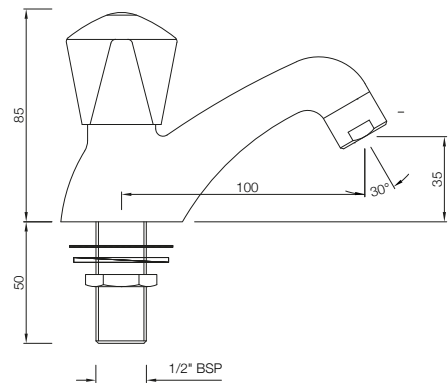

TROPICAL

BASIN

TQT-507
Basin Tap 1/2 Inch

TQT-508
Basin Tap 1/2 Inch Super Deluxe

BATH & SHOWER

TQT-517
Bath & Shower Mixer with
Telephone Shower Crutch, Wall Mounted

TROPICAL

BATH & SHOWER