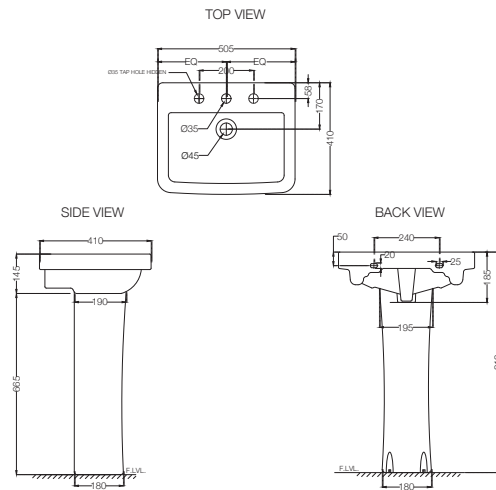

AIS-WHT-101751P180SPPSMZ
 Bowl With Cistern For Coupled WC With PP Soft Close Slim Seat Cover,
 Hinges, Dual Flush Cistern Fitting, Fixing Accessories And Accessories
 Set, Size: 395x680x775 mm, P Trap-180 mm

ASPIRE | Sanitaryware

AIS-WHT-101901
Table Top Basin,
Size: 470x360x130

AIS-WHT-101903
Table Top Basin,
Size: 440x390x145 mm

AIS-WHT-101905
Table Top Basin,
Size: 380x325x145 mm

ASPIRE | Sanitaryware

AIS-WHT-101701
Under Counter Basin With Fixing Accessories,
Size: 490x380x170 mm, Shape-Rectangular
MRP: Rs. 1,790

AIS-WHT-101801
Wall Hung Basin With Fixing Accessories,
Size: 505x410x185 mm

AIS-WHT-101301
Full Pedestal For AIS-WHT-101801

AIS-WHT-101801
Wall Hung Basin With Fixing Accessories,
Size: 505x410x185 mm

AIS-WHT-101305
Half Pedestal With Fixing Accessories
For AIS-WHT- 101801