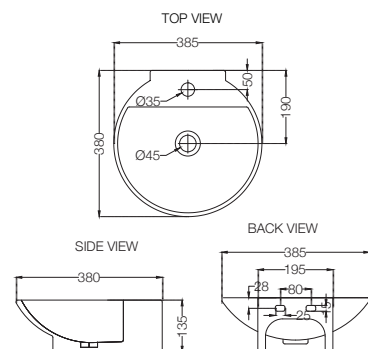

Bowl With Cistern For Coupled WC With PP Soft Close Seat Cover, Hinges, Dual Flush Cistern Fitting, Fixing Accessories And Accessories Set, Size: 390x670x780mm, P Trap- 180 mm

ECS-WHT-451

Orissa Pan,
Size: 440x575x250 mm

ECS-WHT-451LE

Orissa Pan With L Bend
And Extension, Size: 440x575x250 mm

ECS-WHT-455

Asian Pan,
Size: 450x535x180 mm

ECS-WHT-455LE

Asian Pan With L Bend
And Extension, Size: 450x535x180 mm

ECS-WHT-931

Table Top Basin,
Size: 385x380x135 mm

ELEMENTS | Sanitaryware

ECS-WHT-901
Table Top Basin,
Size: 355x350x145 mm

ECS-WHT-703
Under Counter Basin With Fixing Accessories,
Size: 510x405x185 mm, Shape: Oval

ECS-WHT-803
Wall Hung Basin With Fixing Accessories,
Size: 455x350x165 mm

ELEMENTS | Sanitaryware

ECS-WHT-801
 Wall Hung Basin With Fixing Accessories,
 Size: 555x410x205 mm
ECS-WHT-301
 Full Pedestal For ECS-WHT-801, 805

ECS-WHT-805
 Wall Hung Basin with Fixing Accessories,
 Size: 515x420x195 mm
ECS-WHT-301
 Full Pedestal for ECS-WHT-801, 805