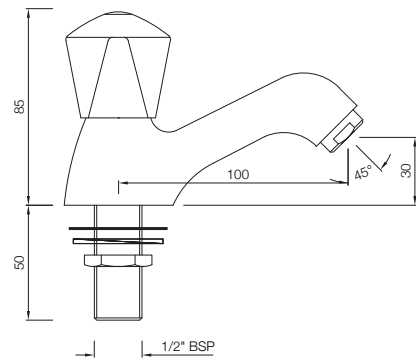

TQT-508
Basin Tap 1/2 Inch Super Deluxe