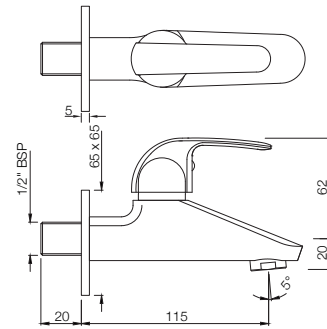

ORB-105041
2-Way Bib Tap with Wall Flange

ORBIT

TAPS

ORB-105107
Bib Tap Long Body with Wall Flange

ORB-105053
Angle Valve with Wall Flange

ORB-105067
2-Way Angle Valve with Wall Flange

ORBIT

TAPS