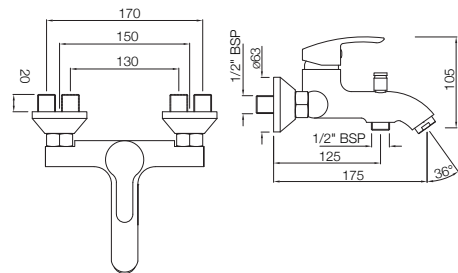

COS-103149
Single Lever Shower Mixer, Wall Mounted