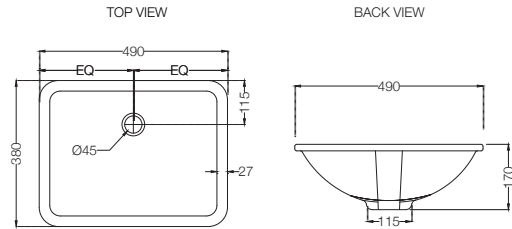

ASPIRE | Sanitaryware

AIS-WHT-101901
Table Top Basin,
Size: 470x360x130

AIS-WHT-101903
Table Top Basin,
Size: 440x390x145 mm

AIS-WHT-101905
Table Top Basin,
Size: 380x325x145 mm

ASPIRE | Sanitaryware

AIS-WHT-101701
Under Counter Basin With Fixing Accessories,
Size: 490x380x170 mm, Shape-Rectangular
MRP: Rs. 1,790

AIS-WHT-101801
Wall Hung Basin With Fixing Accessories,
Size: 505x410x185 mm

AIS-WHT-101301
Full Pedestal For AIS-WHT-101801

AIS-WHT-101801
Wall Hung Basin With Fixing Accessories,
Size: 505x410x185 mm

AIS-WHT-101305
Half Pedestal With Fixing Accessories
For AIS-WHT- 101801