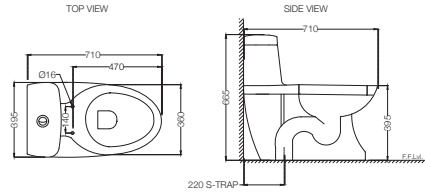

Single Piece WC With PP Soft Close Seat Cover, Hinges, Dual Flush Cistern Fitting, Fixing Accessories And Accessories Set, Size: 395x710x665 mm, S Trap- 220 mm

CMS-WHT-103851P180SPP

Single Piece WC With PP Soft Close Seat Cover, Hinges, Dual Flush Cistern Fitting, Fixing Accessories, Size: 395x710x665 mm, P Trap- 180 mm