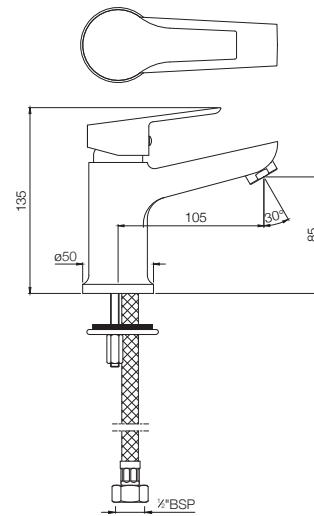

ASPIRE

SINGLE LEVER

ASPIRE

BASIN | Single Lever

APR-101011NB

Single Lever Basin Mixer without Popup Waste, with 375mm Long Braided Hoses

APR-101005NB

Single Lever High Neck Basin Mixer without Popup Waste, with 600mm Long Braided Hoses