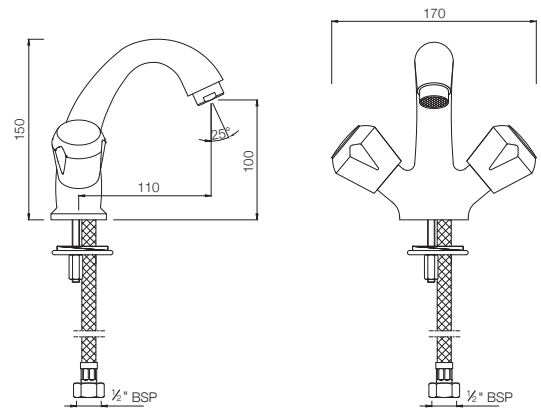

MQT-507KN

Basin Tap 1/2 Inch