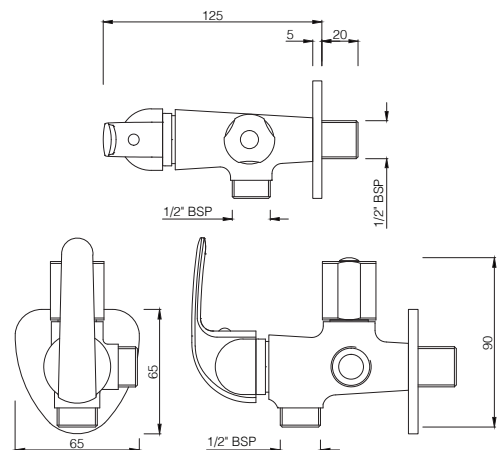

ORB-105041
2-Way Bib Tap with Wall Flange

ORBIT

TAPS

ORB-105107
Bib Tap Long Body with Wall Flange

ORB-105053
Angle Valve with Wall Flange

ORB-105067
2-Way Angle Valve with Wall Flange

ORBIT

TAPS

ORB-105069
In-wall Stop Valve, Reduced Body
with Adjustable Wall Flange, Size 15mm

ORB-105099
In-wall Stop Valve, Reduced Body
with Adjustable Wall Flange, Size 20mm

ORB-105081
In-wall Flush Valve with Wall Flange,
Size 25 mm