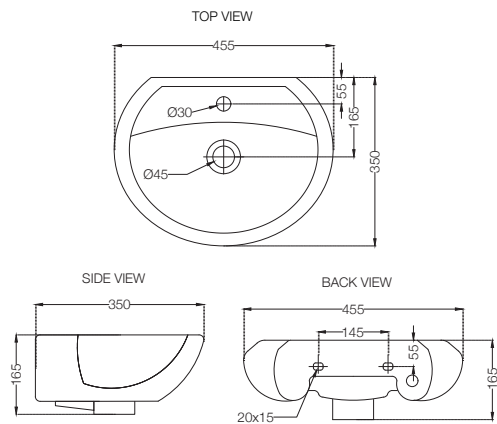

Bowl With Cistern For Coupled WC With PP Soft Close Seat Cover, Hinges, Dual Flush Cistern Fitting, Fixing Accessories And Accessories Set, Size: 390x670x780mm, P Trap- 180 mm

ECS-WHT-451

Orissa Pan,
Size: 440x575x250 mm

ECS-WHT-451LE

Orissa Pan With L Bend
And Extension, Size: 440x575x250 mm

ECS-WHT-455

Asian Pan,
Size: 450x535x180 mm

ECS-WHT-455LE

Asian Pan With L Bend
And Extension, Size: 450x535x180 mm

ECS-WHT-931

Table Top Basin,
Size: 385x380x135 mm

ELEMENTS | Sanitaryware

ECS-WHT-901
Table Top Basin,
Size: 355x350x145 mm

ECS-WHT-703
Under Counter Basin With Fixing Accessories,
Size: 510x405x185 mm, Shape: Oval

ECS-WHT-803
Wall Hung Basin With Fixing Accessories,
Size: 455x350x165 mm

ELEMENTS | Sanitaryware

ECS-WHT-801
 Wall Hung Basin With Fixing Accessories,
 Size: 555x410x205 mm
ECS-WHT-301
 Full Pedestal For ECS-WHT-801, 805

ECS-WHT-805
 Wall Hung Basin with Fixing Accessories,
 Size: 515x420x195 mm
ECS-WHT-301
 Full Pedestal for ECS-WHT-801, 805