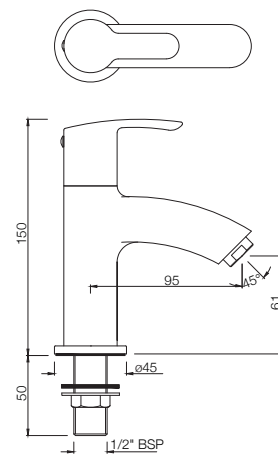

COSMO

BATH & SHOWER

BASIN | Quarter Turn