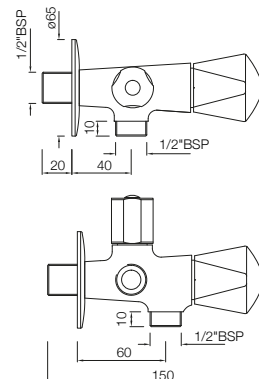

TROPICAL

TAPS

TQT-526NF
Angle Valve with Wall Flange

TQT-526AF
2-Way Angle Valve with Wall Flange