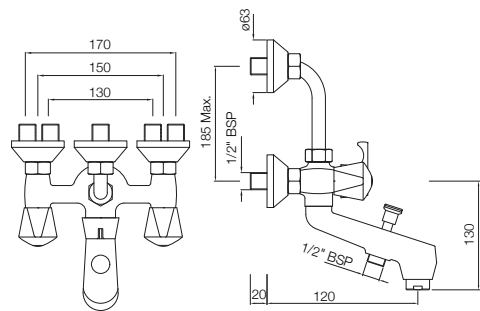

TQT-520

Bath Filler, Wall Mounted