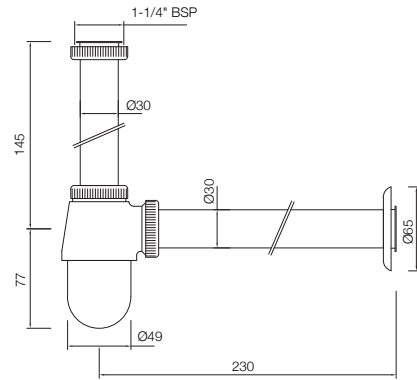

ALE-544NHT
Basin Waste Half Thread 32mm, Slotted

ALE-544NFT
Basin Waste Full Thread 32mm, Unslotted

ALLIED

ALE-773ML190X125

Bottle Trap with 190mm & 125mm Long Wall Connection Pipes

ALE-773ML300X125

Bottle Trap with 300mm & 125mm Long Wall Connection Pipes