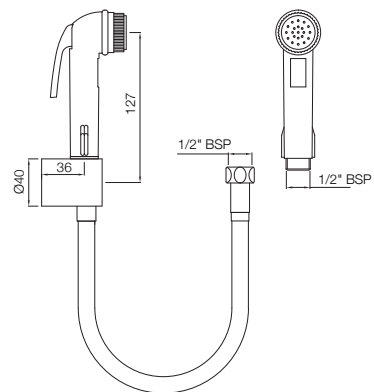

ALE-544NHT
Basin Waste Half Thread 32mm, Slotted

ALE-544NFT
Basin Waste Full Thread 32mm, Unslotted

ALLIED

ALE-773ML190X125

Bottle Trap with 190mm & 125mm Long Wall Connection Pipes

ALE-773ML300X125

Bottle Trap with 300mm & 125mm Long Wall Connection Pipes

ALE-CHR-583

Health Faucet Kit (PVC Hose, Handset, ABS Body & Bracket)

ALLIED

ALE-BLK-583
Health Faucet Kit (PVC Hose, Handset, ABS Body & Bracket)

ALE-IVY-583
Health Faucet Kit (PVC Hose, Handset, ABS Body & Bracket)