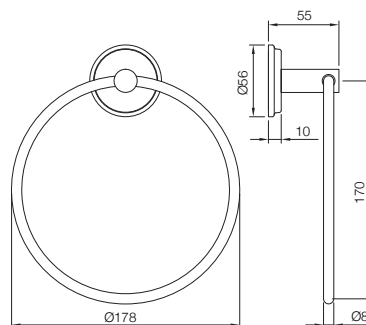

BATH ACCESSORIES

AEC-1111N

Towel Rail 600mm Long, Stainless Steel

AEC-1111NB

Towel Rail 450mm Long, Stainless Steel

AEC-1121N

Towel Ring Round