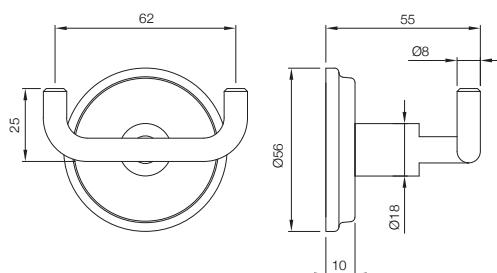

AEC-1181NA
Towel Shelf 450 mm long with Lower Hangers, Stainless Steel

AEC-1181N
Towel Shelf 600 mm long with Lower Hangers, Stainless Steel

BATH ACCESSORIES

AEC-1191N
Single Robe Hook

ELEMENTS

SANITARYWARE