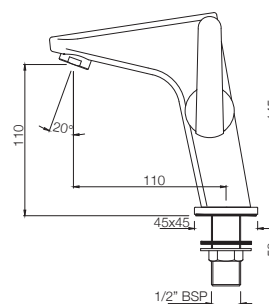

ORBIT

BASIN

ORB-105123
Basin Tap with Left Hand
Operating Knob