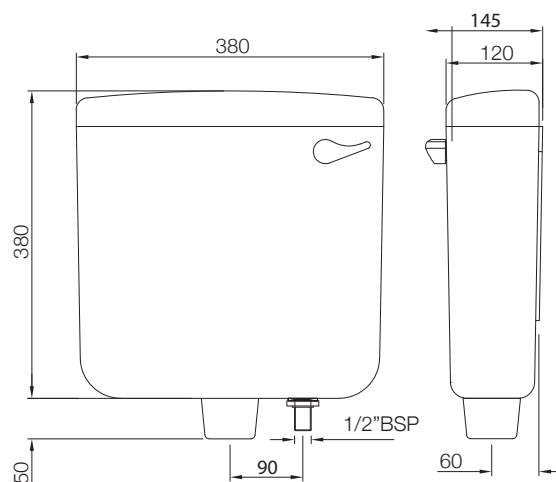

Bowls		
S. No.	Code	Description
1	AIS-WHT-101751P180B	Bowl Only For Coupled WC, Size: 395x680x775 mm, P Trap-180 mm
2	AIS-WHT-101751S220B	Bowl Only For Coupled WC, Size: 395x670x750 mm, S Trap- 220 mm
3	AIS-WHT-101951B	Wall Hung Wc (Bowl Only), Size: 340x510x360 mm
4	CMS-WHT-103751P180B	Bowl Only For Coupled WC, Size: 400x665x810 mm, P Trap- 180 mm
5	CMS-WHT-103751S220B	Bowl Only For Coupled WC, Size: 400x665x810 mm, S Trap- 220 mm
6	CMS-WHT-103851P180B	Single Piece WC (Bowl Only), Size: 395x710x665 mm, P Trap- 180 mm
7	CMS-WHT-103851S220B	Single Piece WC (Bowl Only), Size: 395x710x665 mm
8	ECS-WHT-551PB	EWC (Bowl Only), Size: 360x475x395 mm, P Trap
9	ECS-WHT-551SB	EWC (Bowl Only), Size: 365x545x395 mm, S Trap
10	ECS-WHT-751P180B	Bowl Only For Coupled WC, Size: 390x670x780 mm, P Trap-180 mm
12	ECS-WHT-751S220B	Bowl Only For Coupled WC, Size: 390x670x780 mm, S Trap- 220 mm
12	ZBE-WHT-851S300B	Single Piece WC (Bowl only), Size: 360x705x705mm, S-Trap: 300mm
13	ECS-WHT-955B	Wall Hung WC (Bowl Only), Size: 350x500x335 mm
14	AIS-WHT-101201C	Cistern Only For 101351B, 101751S220B, 101751P180B
15	CMS-WHT-103201C	Cistern Only For 103751S220B, 103751P180B
16	ECS-WHT-201C	Cistern Only For- 351B,751S220B,751P180B

Smooth Operations

Unmatched Durability

Easy Maintenance

Modern Designs

2 years Warranty

CISTERNS

ESH-WHT-183NT

Smart Single Flush Wall Hung Cistern
(Compatible with 39mm Drainage Pipes)
Installation Kit, but without Drainage Pipes (Suitable for Orissa Pan)