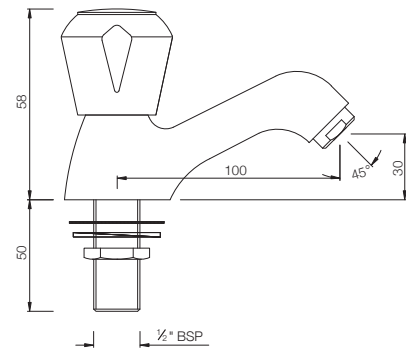

MARVEL

BASIN | Quarter Turn

MQT-516AKN

Monoblock Basin Mixer with 'U' Shape Round Casted Spout & 375mm Long Braided Hoses

MQT-507KN

Basin Tap 1/2 Inch

MQT-508KN

Basin Tap 1/2 Inch Super Deluxe