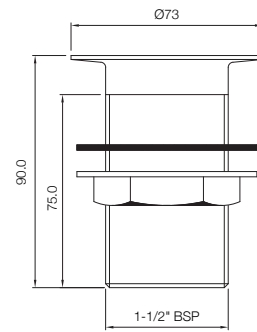

ALE-544NHT
Basin Waste Half Thread 32mm, Slotted

ALE-544NFT
Basin Waste Full Thread 32mm, Unslotted

ALLIED

ALE-773ML190X125

Bottle Trap with 190mm & 125mm Long Wall Connection Pipes

ALE-773ML300X125

Bottle Trap with 300mm & 125mm Long Wall Connection Pipes