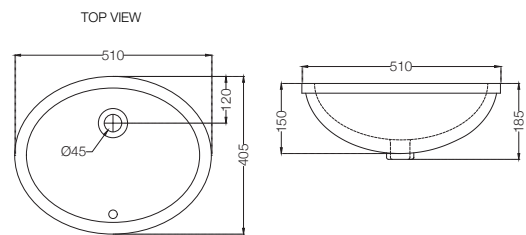

ECS-WHT-803
Wall Hung Basin With Fixing Accessories,
Size: 455x350x165 mm