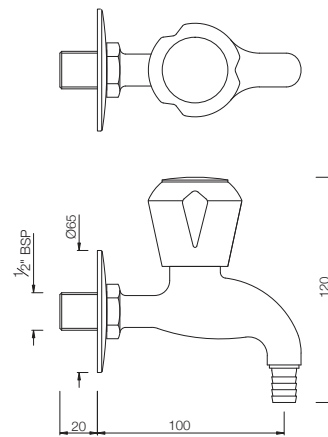

MARVEL

TAPS

MQT-512ANKN
2-Way Bib Tap with Wall Flange