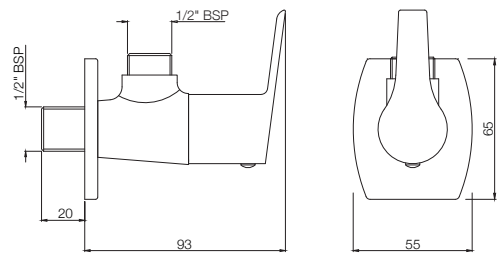

APR-101041
2-Way Bib Tap with Wall Flange

ASPIRE

TAPS

APR-101107
Bib Tap Long Body with Wall Flange

APR-101053
Angle Valve with Wall Flange

APR-101067
2-Way Angle Valve with Wall Flange

ASPIRE

TAPS