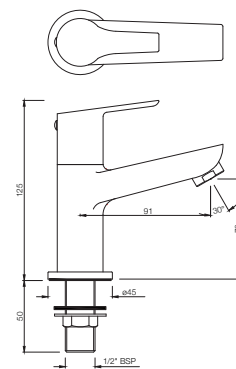

ASPIRE

BATH & SHOWER

BASIN | Quarter Turn