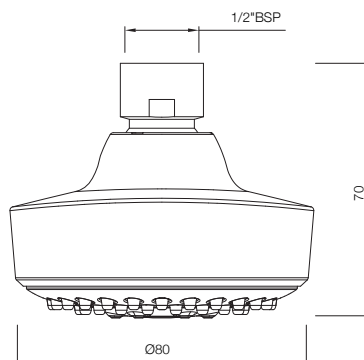

EOS-542A

Single Function 125mm dia
Round Shape Overhead Shower

EOS-1985

Single Function 80mm dia
Round Shape Overhead Shower

EOS-491

Single Function 70mm dia
Round Shape Overhead Shower

SHOWERS

OVERHEAD SHOWERS