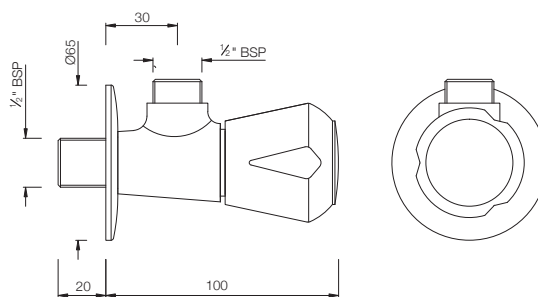

MQT-512ANKN
2-Way Bib Tap with Wall Flange

MQT-511KNF
Bib Tap Short Body with Wall Flange

MQT-511AKNF
Bib Tap With Nozzle & Wall Flange

MARVEL

TAPS

MQT-513BKN
Stop Valve Female End

MQT-526NKNF
Angle Valve with Wall Flange