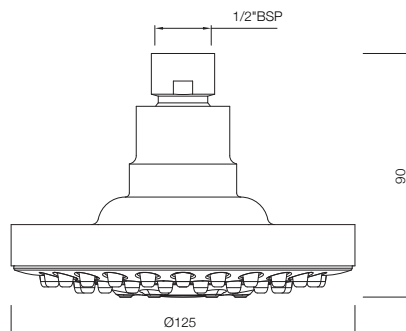

EOS-542A

Single Function 125mm dia
Round Shape Overhead Shower

EOS-1985

Single Function 80mm dia
Round Shape Overhead Shower

EOS-491

Single Function 70mm dia
Round Shape Overhead Shower

SHOWERS

OVERHEAD SHOWERS