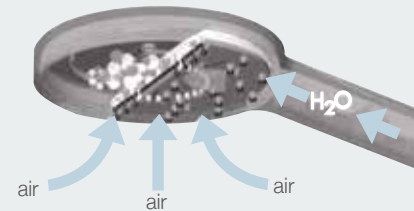

Pressmatic Faucets

Taps with technology that allows only a fixed quantity 1.5 ltrs. of water to flow with every press of its knob. This mechanism not only prevents water wastage during each use, but also provides ease of operation. Jaquar Pressmatic taps are recommended for bathrooms of high traffic locations like restaurants, clubs, hotels, colleges, hospitals, airports etc.