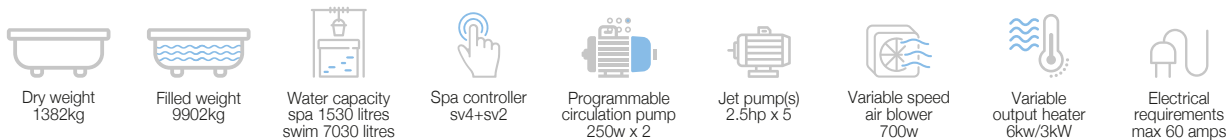

Specifications

Disclaimer: Pictures shown are for illustration purpose only