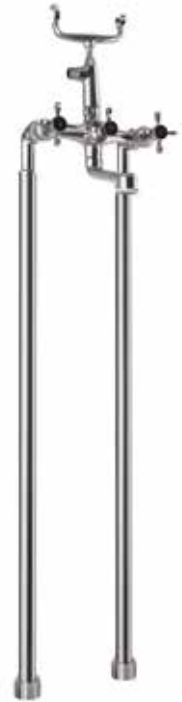

QQP-7271PMHL

Bath and Shower Mixer with Telephonic Shower Crutch and 950mm High Rise Legs (without Shower & Shower Hose)

Rs. 19,900