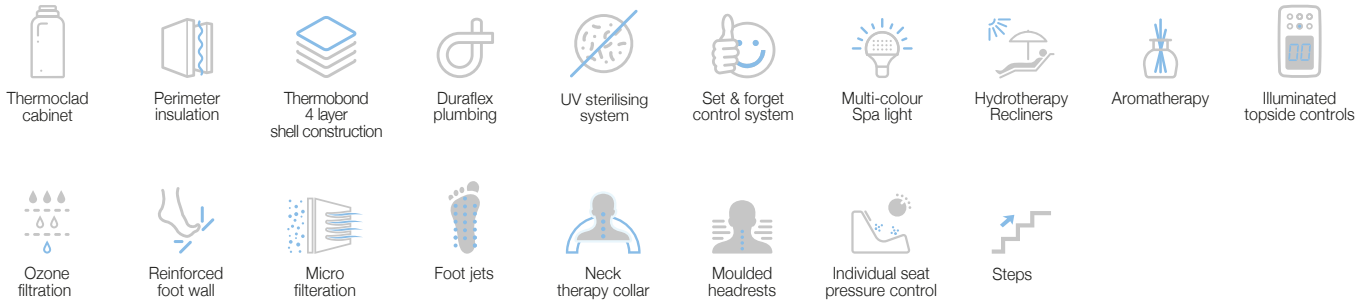

Key features