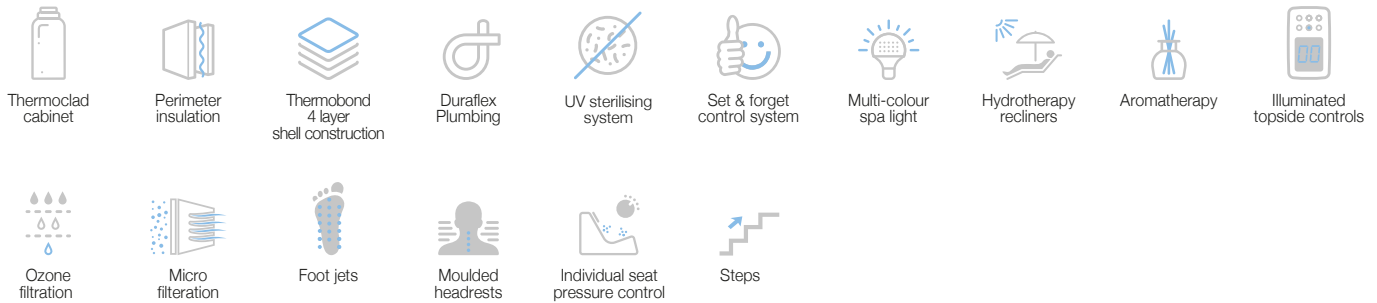

Key features