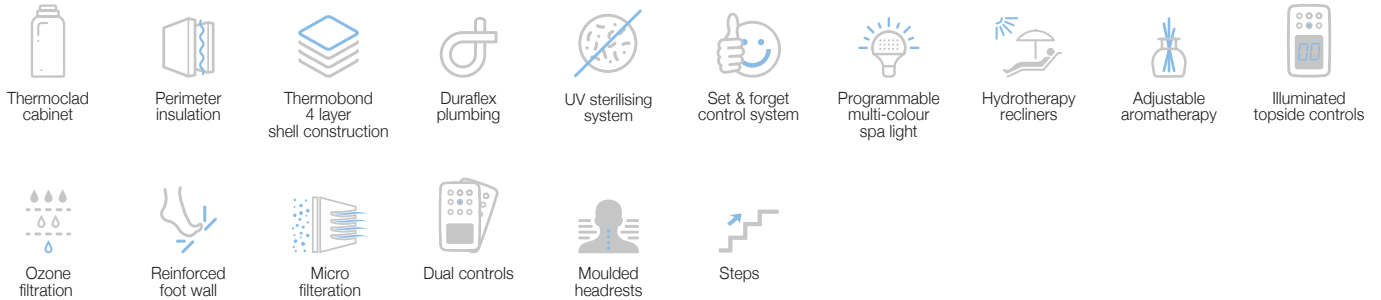

Key features