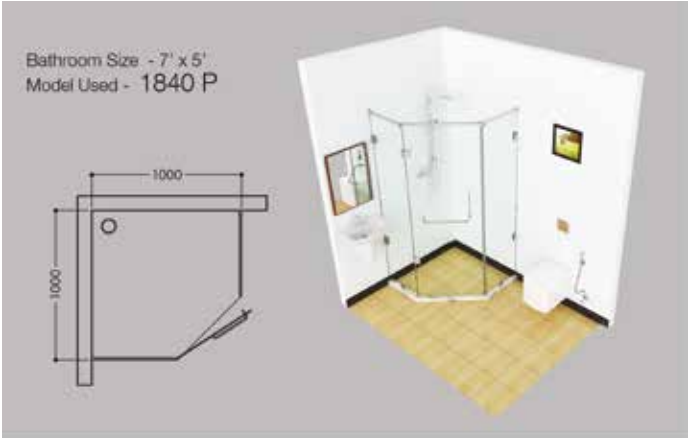

Knob

Plastic Parts

Roller

Jaquar Shower Enclosure For Every Bathroom

Bathroom Concepts with Jaquar Shower Enclosures

Jaquar
Bathroom
Concepts

Ritz Collection

Ritz - A luxurious new series of shower enclosures from Jaquar for premium bathrooms. Created with an aesthetic that takes inspiration from the angularity of high-quality glass panels and complements with uniquely designed hardware built for years of unmatched performance. Choose from 9 exclusive options to add a new dimension to your bathroom.