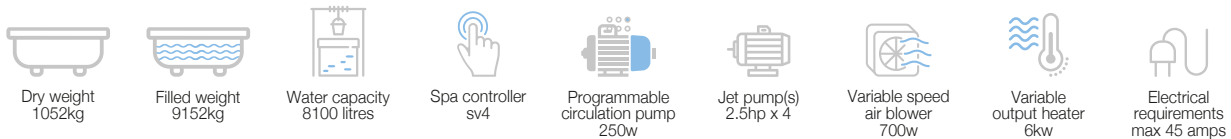

Rs. 23,20,000

Key features

Specifications

Disclaimer: Pictures shown are for illustration purpose only

Aqua Swim 4490 x 2300 x 1300

WSP-SLV-AQUASWIM13TP

Jaquar aqua swim top with swim jets, chromotherapy & uv filtration system