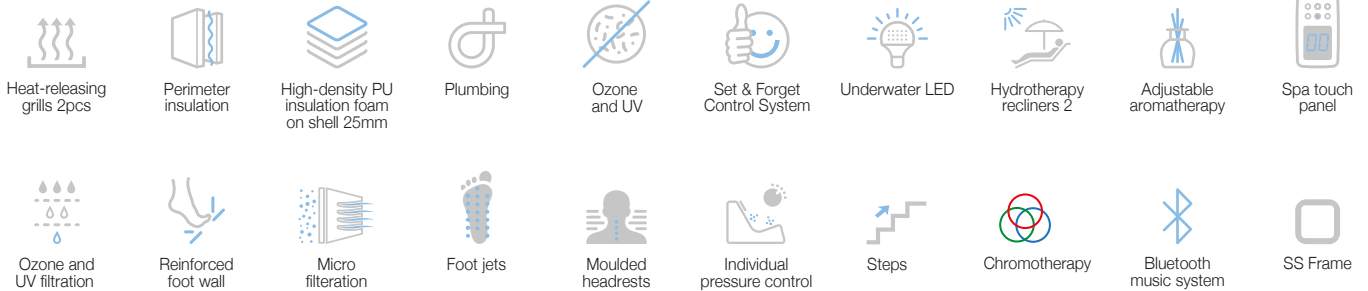

Key features