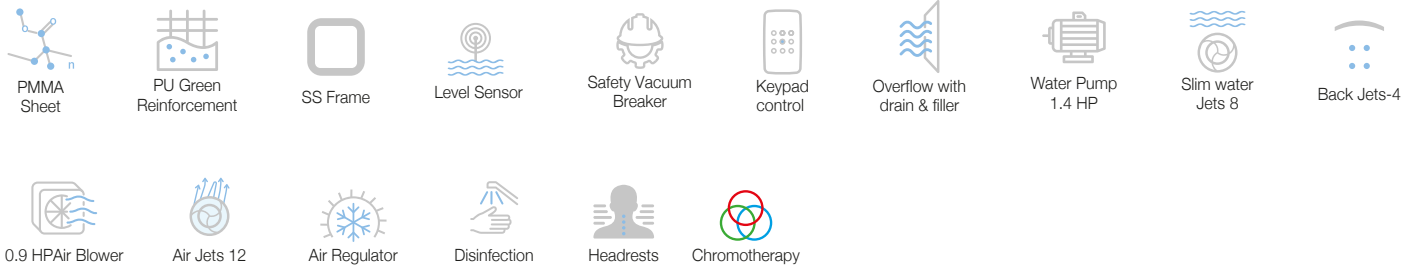

Alive 1800 x 800 x 470 mm

JWP-WHT-ALIVE180CX

(Combi System)

Rs. 1,72,000

Specifications

JWP-WHT-ALIVE180WX

(Water System)

Rs. 1,50,000