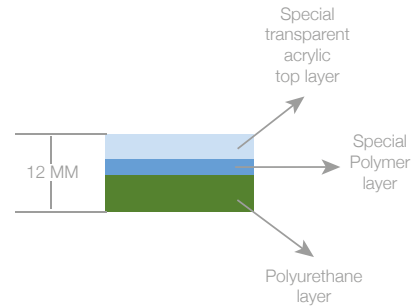

Features

The unbeatable product features are:

- Brilliant surface of sanitary acrylic
- Warm surface
- Antibac® hygienic surface
- Increased chemical resistance
- High break strength
- Long life in use
- Excellent design possibilities
- Easyglide® layer
- Low specific weight
- Recyclable
- Repairable

BATHTUB LAYERS

Special transparent acrylic top layer has a high chemical resistance to : cleaning agents, perfumed foams, household detergents, body care products. It prevents surface defects, crazing/cracking, decoloration and color fading

Special polymer for better mechanical resistance to impact and temperature

Polyurethane layer is recyclable and uses ecological material with high insulation that retains the temperature for a longer period than FRP

For any installation and maintenance related enquiry
please call Customer Care at 18001216808 (Toll Free)
To avail service - register on : www.jaquar.com