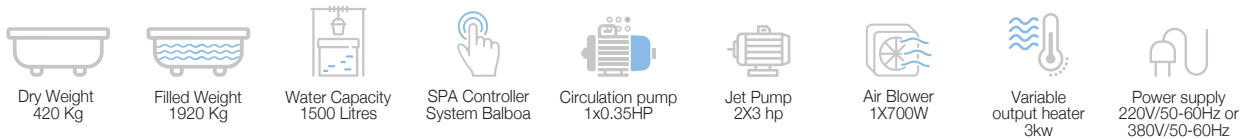

Specifications

Disclaimer: Pictures shown are for illustration purpose only