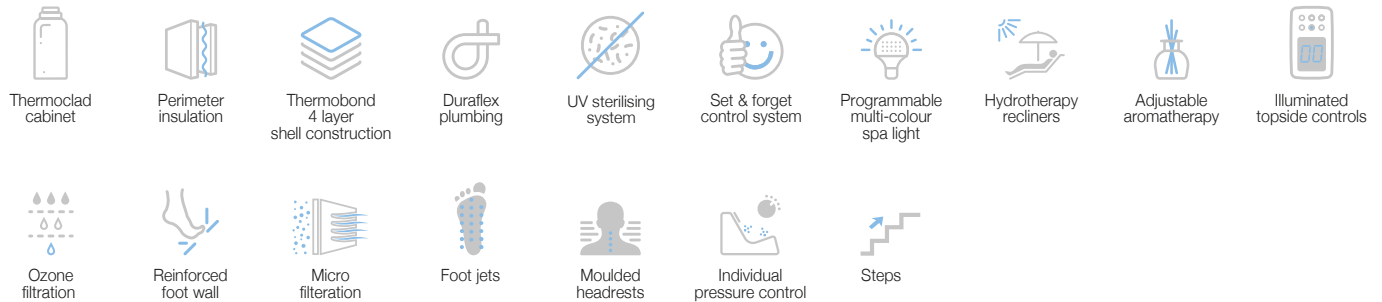

Key features