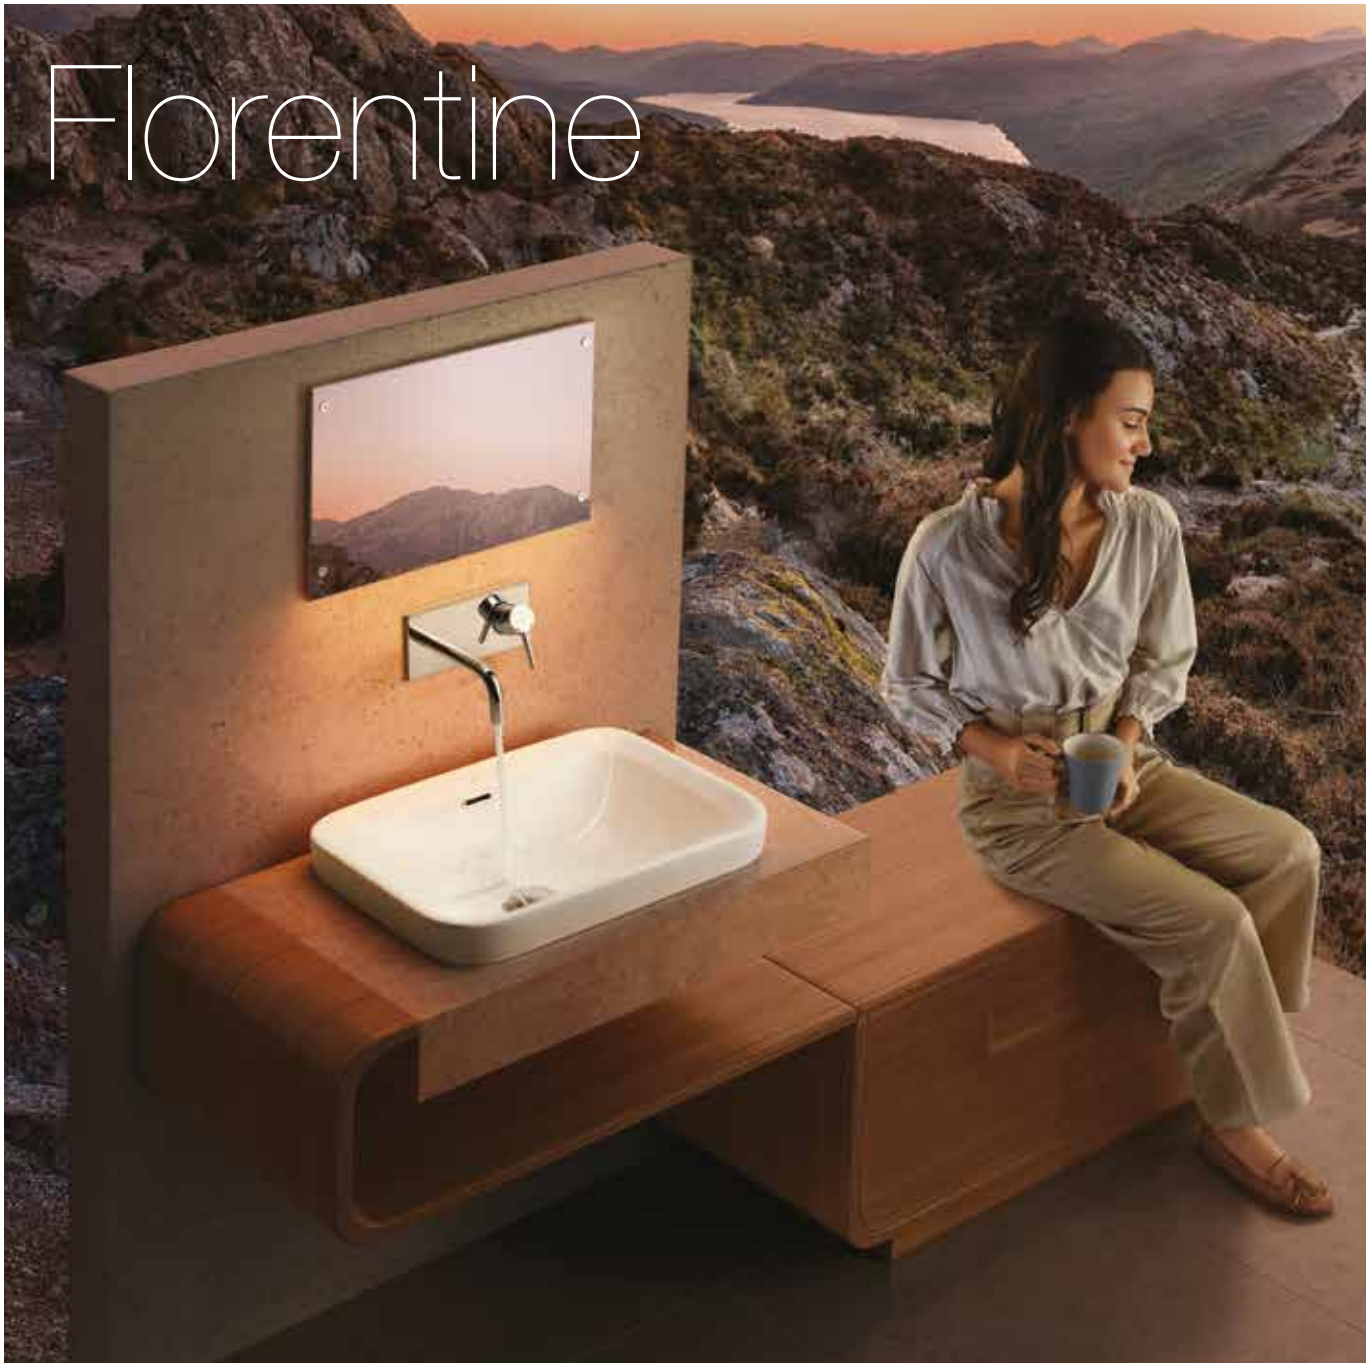

Florentine