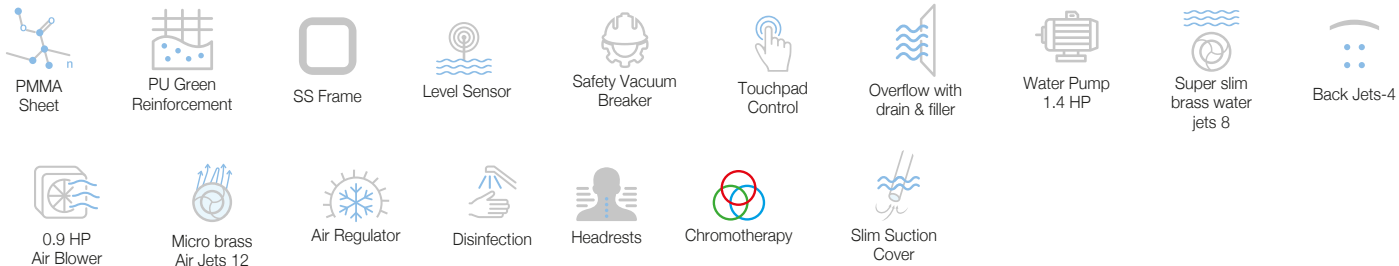

Specifications

JWP-WHT-OPALPM180WX

(Water System)

Rs. 1,41,000