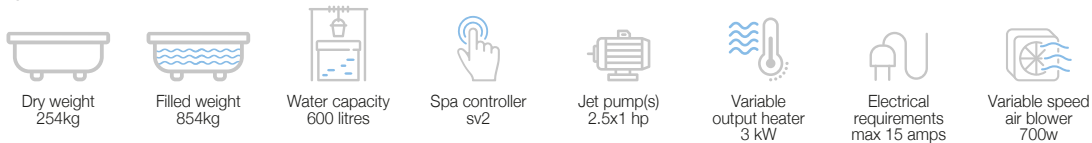

Specifications

Disclaimer: Pictures shown are for illustration purpose only