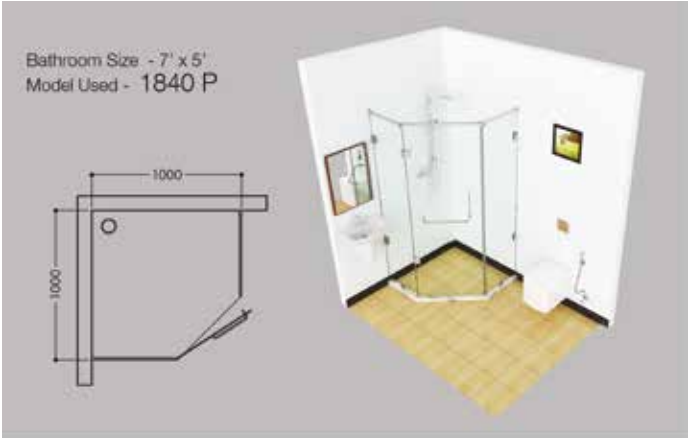

Knob

Plastic Parts

Roller

Jaquar Shower Enclosure For Every Bathroom

Bathroom Concepts with Jaquar Shower Enclosures

Ritz Collection

Ritz - A luxurious new series of shower enclosures from Jaquar for premium bathrooms. Created with an aesthetic that takes inspiration from the angularity of high-quality glass panels and complements with uniquely designed hardware built for years of unmatched performance. Choose from 9 exclusive options to add a new dimension to your bathroom.