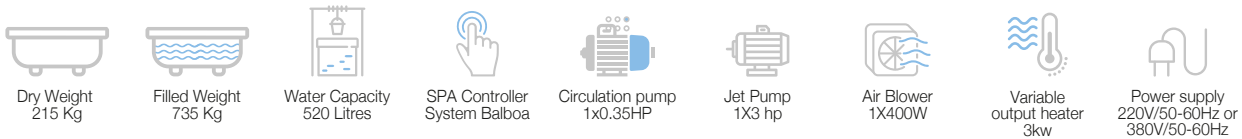

Specifications

Disclaimer: Pictures shown are for illustration purpose only